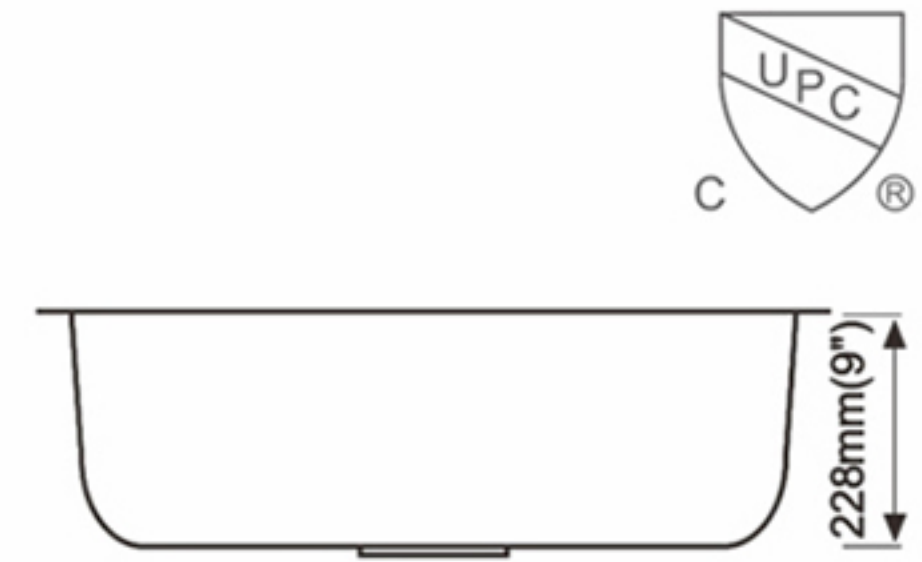

### Dimension (inch):

29-1/2" × 17-3/4" × 7-7/8"  
**Material:** SUS304  
**Finish:** Brushed