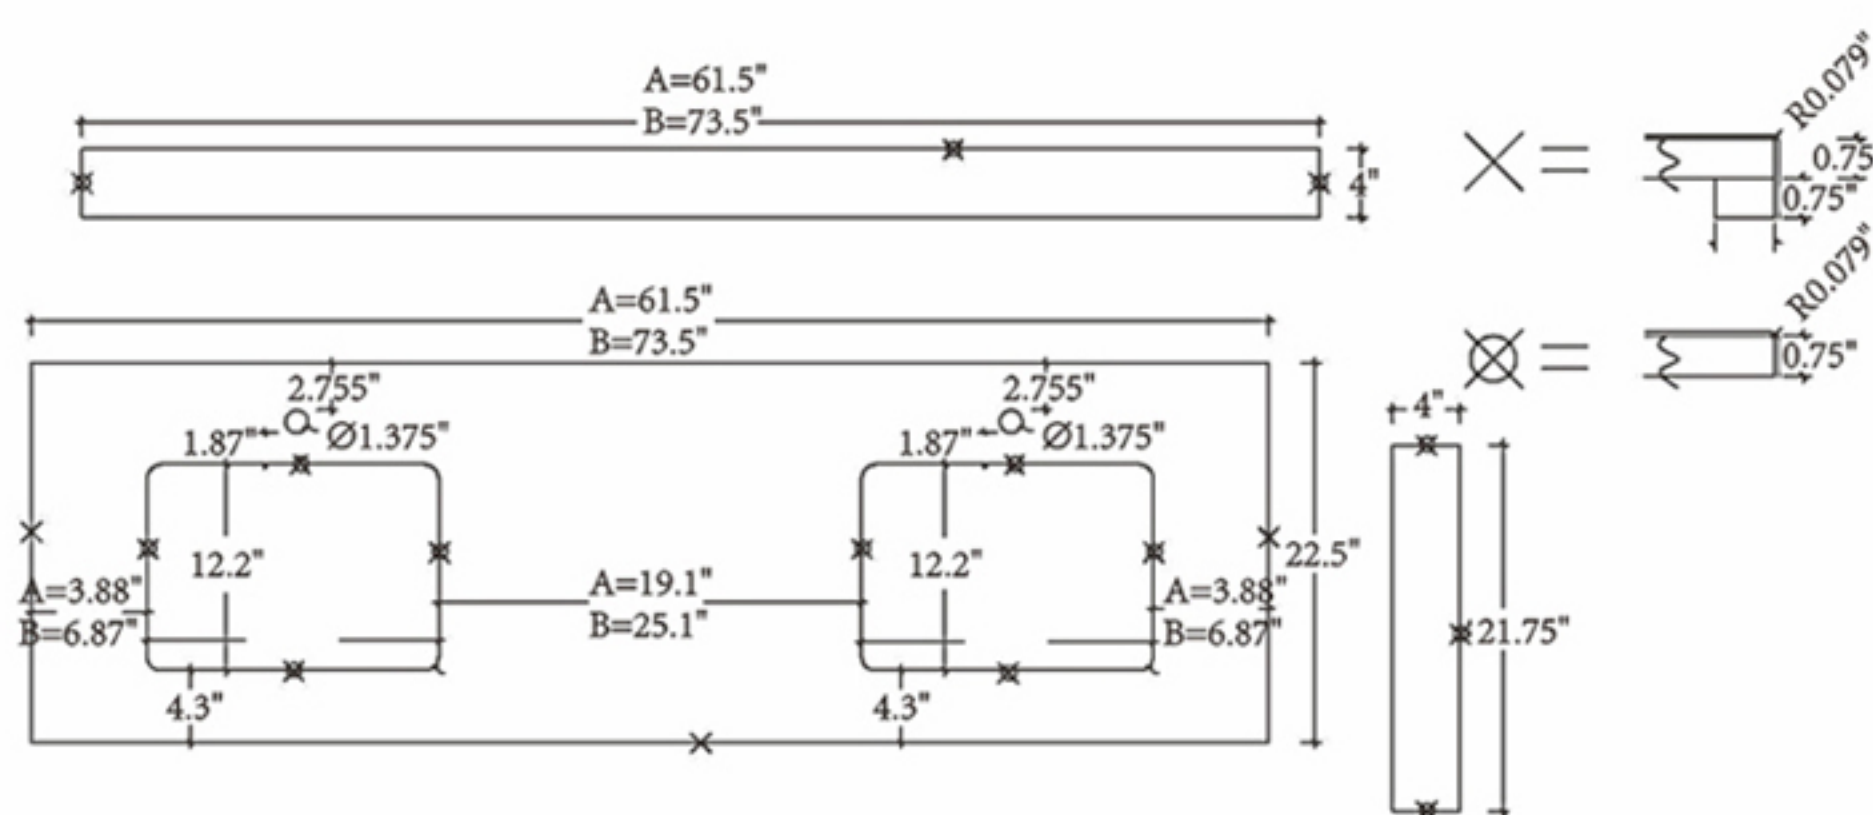

RA-VTTG60D

Features:

- Tiger skin granite vanity top
- Superior durability
- Should be sealed annually
- 2CM body with a 4CM edge
- Ready to install with attached under mount sink
- Order sink(RA-VSSQ20) separately
- One back and one side backsplash included

Sizes:

- RA-VTTG60D A. 61.5"W x 22.5"D x 1.5"H
- RA-VTTG72D B. 73.5"W x 22.5"D x 1.5"H