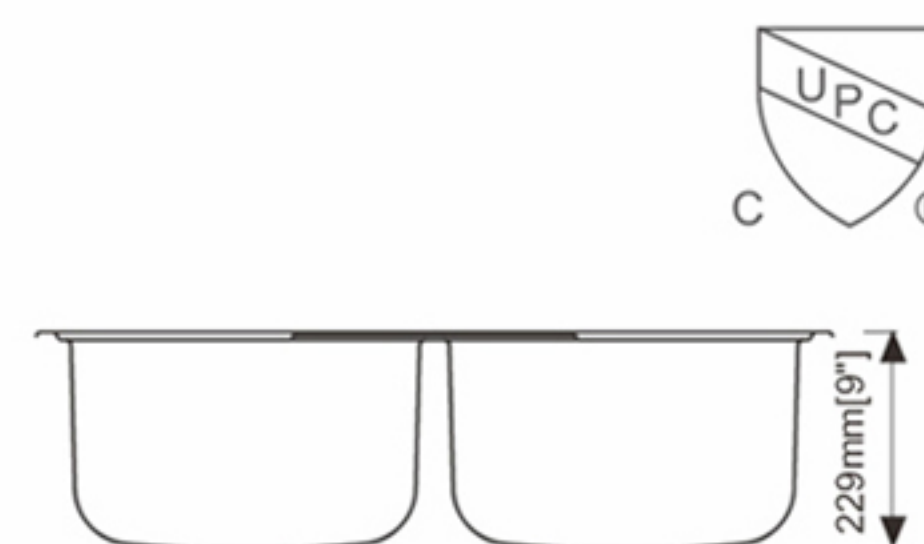

### Dimension (inch):

18" x 15" x 7"

**Material:** SUS304

**Finish:** Brushed