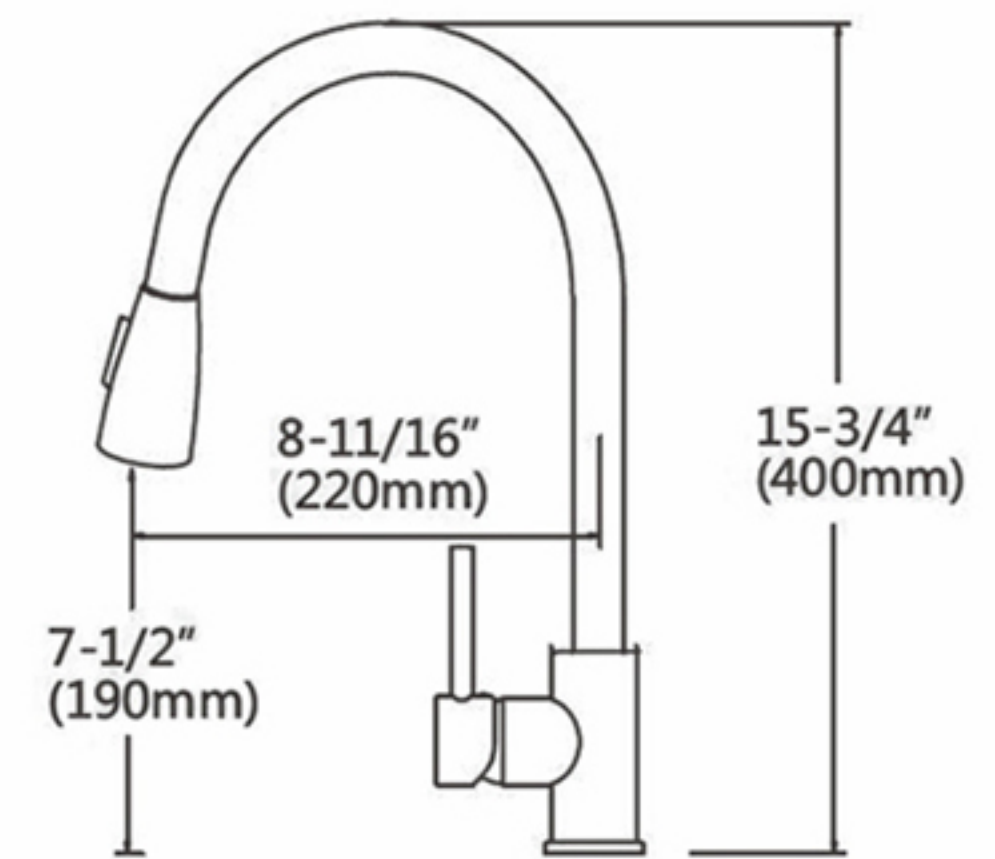

RA-6744BN

Features:

- Pull down shower head
- Brass body
- Ceramic Cartridge
- mounting parts included
- Installation hole 1-3/8"
- water lines included
- Flow rate 2.2 GPM

Finish:

Brushed nickel