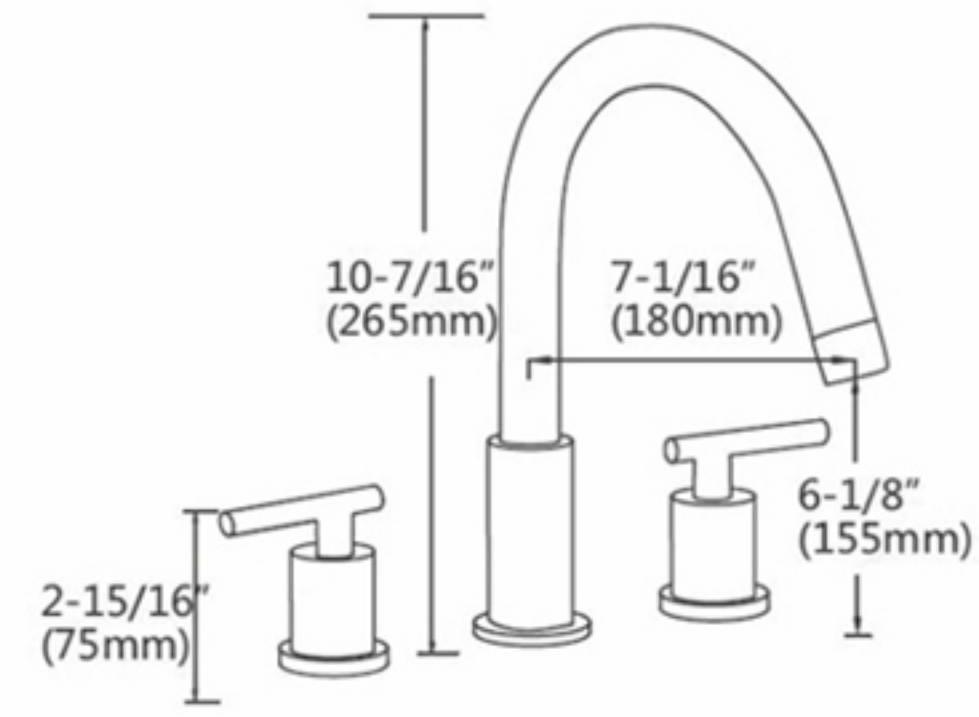

RA-1797BN

Features:

- Brass body
- Ceramic Cartridge
- Mounting parts included
- Installation hole 1-3/8"
- Water lines included
- Flow rate 1.5 GPM
- Two Handles

Finish:

- RA-1797CR Chrome
- RA-1797BN Brushed Nickel

RA-1810BN

Features:

- Brass body
- Ceramic Cartridge
- Mounting parts included
- Installation hole 1-3/8"
- Water lines included
- Flow rate 1.5 GPM
- Two Handles

Finish:

- Brushed Nickel