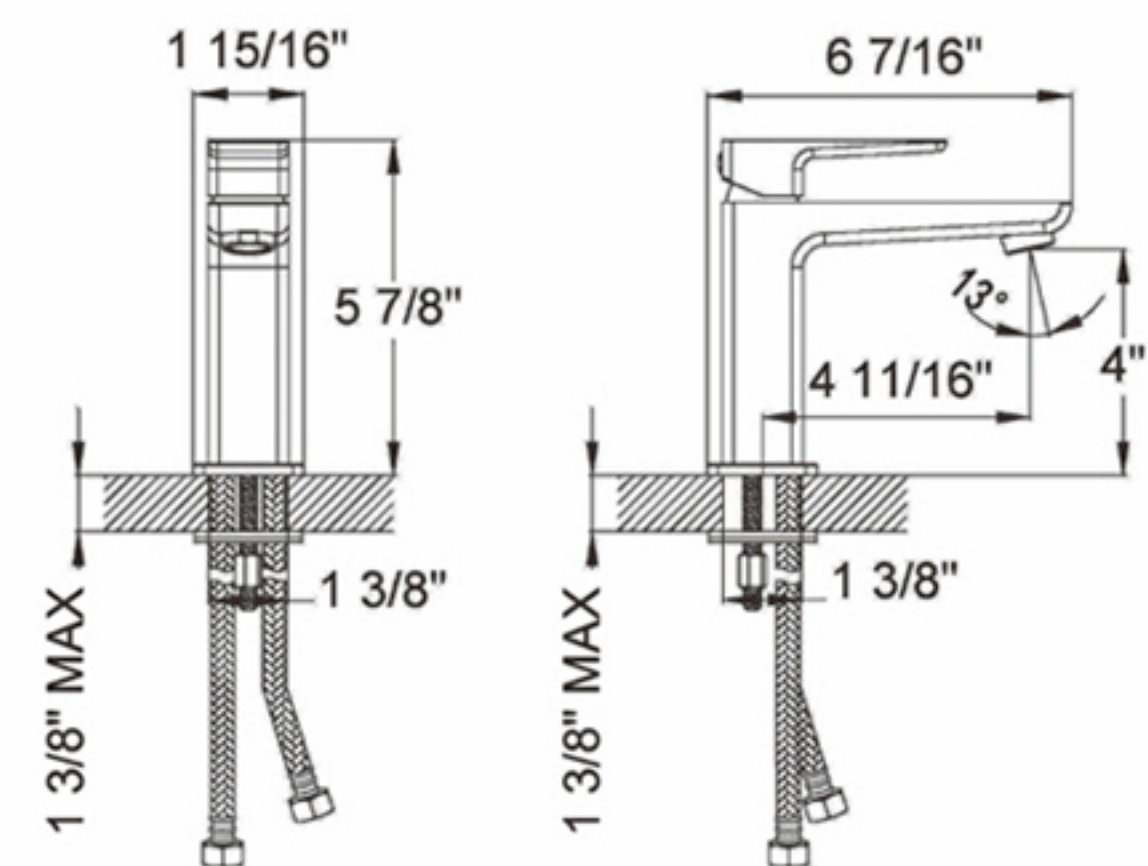

RA-FA165C

Features:

- Brass body
- Ceramic Cartridge
- Mounting parts included
- Installation hole 1-3/8"
- Water lines included
- Flow rate 1.5 GPM

Finish:

- RA-FA165C Chrome
- RA-FA165BN Brushed Nickel