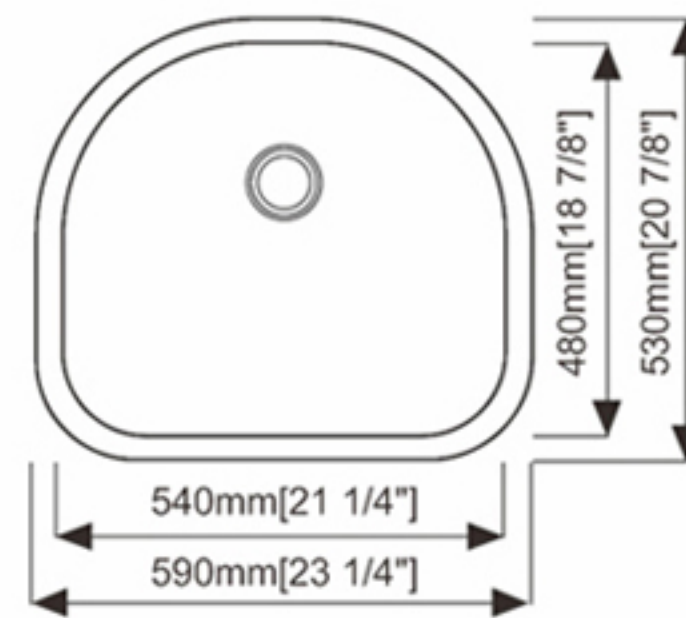

### Dimension (inch):

30" x 18" x 9"

**Material:** SUS304

**Finish:** Brushed