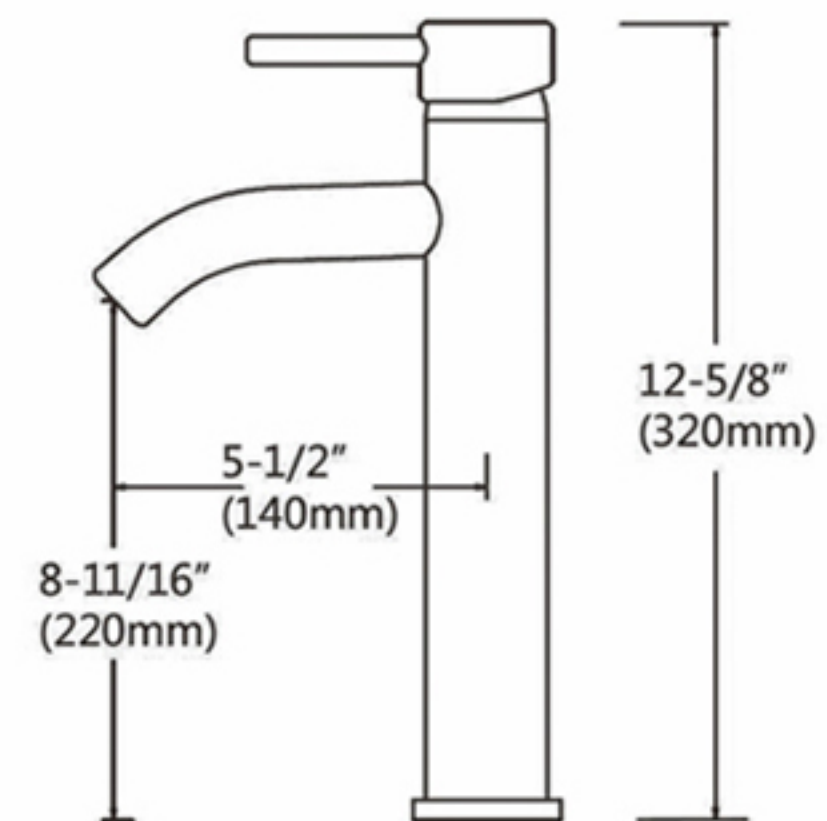

RA-1759BN

Features:

- Brass body
- Ceramic Cartridge
- Mounting parts included
- Installation hole 1-3/8"
- Water lines included
- Flow rate 1.5 GPM
- Vessel Installation

Finish:

- RA-1759CR Chrome
- RA-1759BN Brushed Nickel