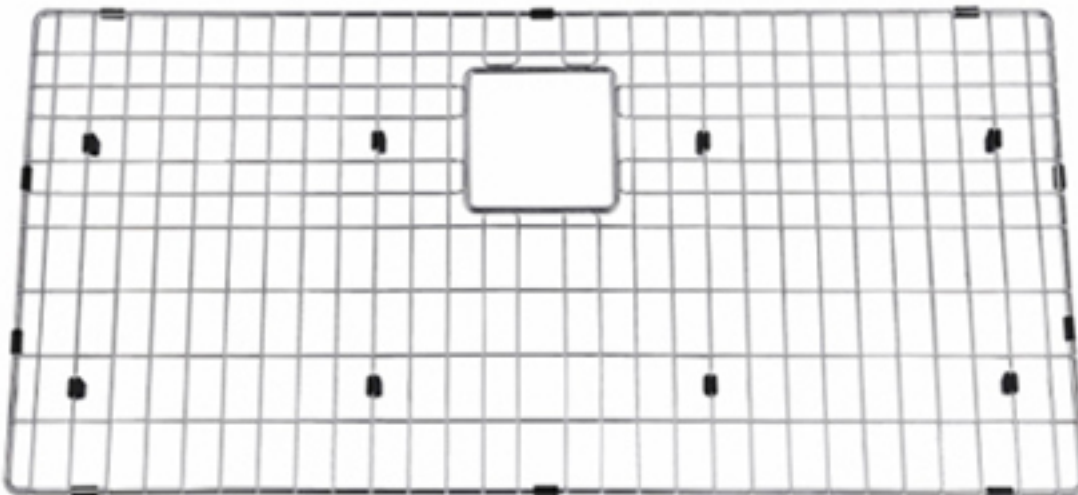

RA-GHDSQ3018S