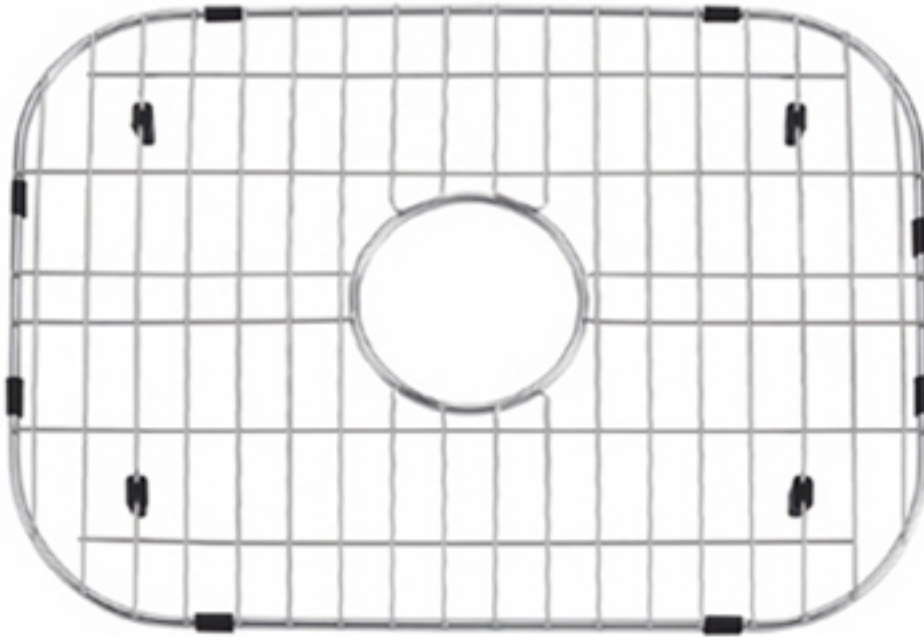

RA-G3221L

RA-G3219

RA-G2118

RA-G2321

RA-G2418

RA-G3018S

RA-GHD3018R10S

RA-GHD3219R10S

RA-GHD3219R10

RA-GHD3018R10

RA-GHDSQ3018S

RA-GHDSQ3219S