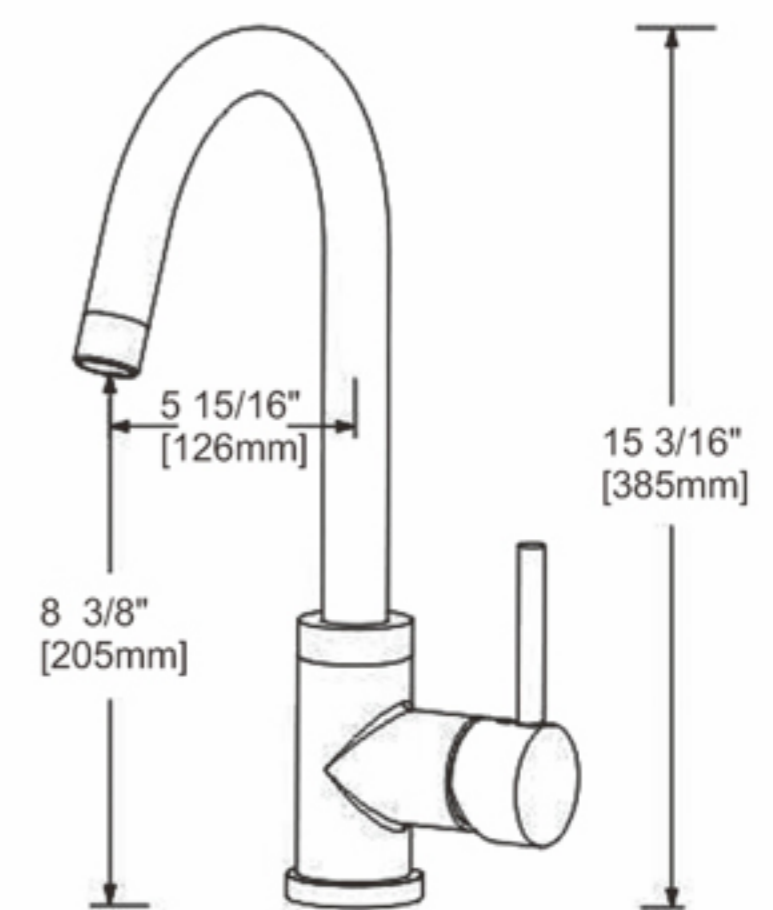

RA-6722BN

Features:

- Fixed shower head
- Brass body
- Ceramic Cartridge
- mounting parts included
- Installation hole 1-3/8"
- water lines included
- Flow rate 2.2 GPM

Finish:

- RA-6722CR Chrome
- RA-6722BN Brushed Nickel