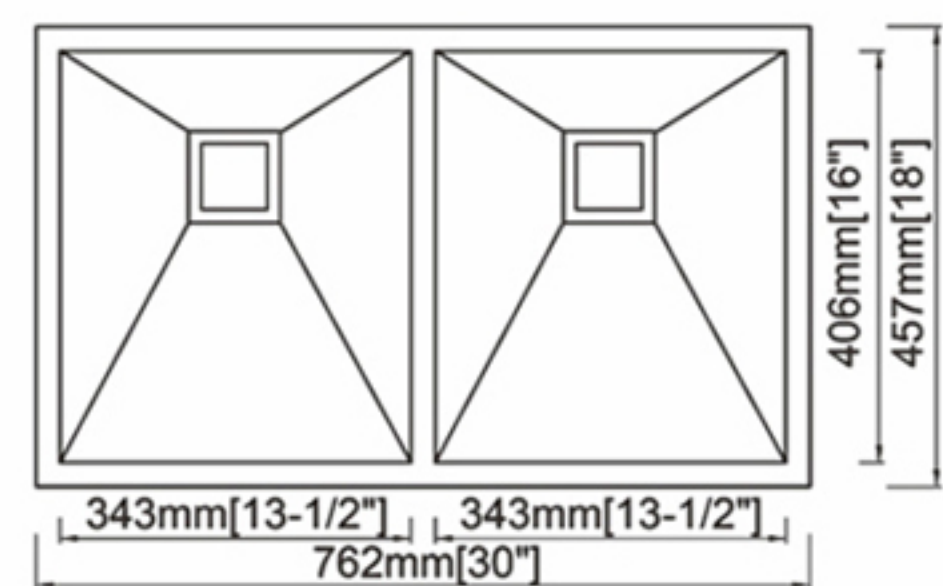

### Dimension(inch):

32" × 19" × 10"

**Material:** SUS304

**Finish:** Brushed