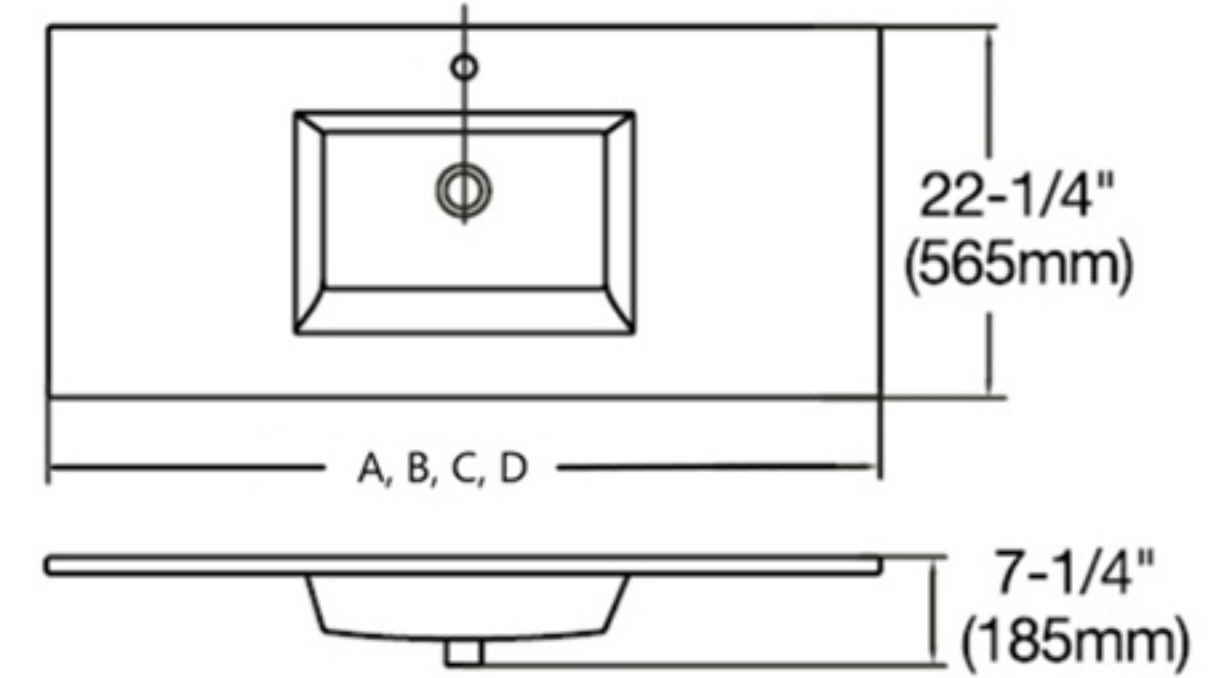

RA-CVT36

Features:

- Single faucet hole
- Sleek, designer look
- Stain resistance
- Overflow drain
- Ceramic integrated sink and vanity top
- Square basin with 3/4" thick edge
- Easy to install one piece countertop

Sizes:

- RA-CVT24 A. 25 1/4"W x 7 1/4"H x 22 1/4"D
  Basin interior dimensions 18.11"L x 12.60"W x 5.12"D
- RA-CVT30 B. 31 1/4"W x 7 1/4"H x 22 1/4"D
  Basin interior dimensions 18.30"L x 12.60"W x 5.12"D
- RA-CVT36 C. 37 1/4"W x 7 1/4"H x 22 1/4"D
  Basin interior dimensions 18.50"L x 12.60"W x 5.12"D
- RA-CVT48 D. 49 1/4"W x 7 1/4"H x 22 1/4"D
  Basin interior dimensions 20.08"L x 12.60"W x 5.12"D