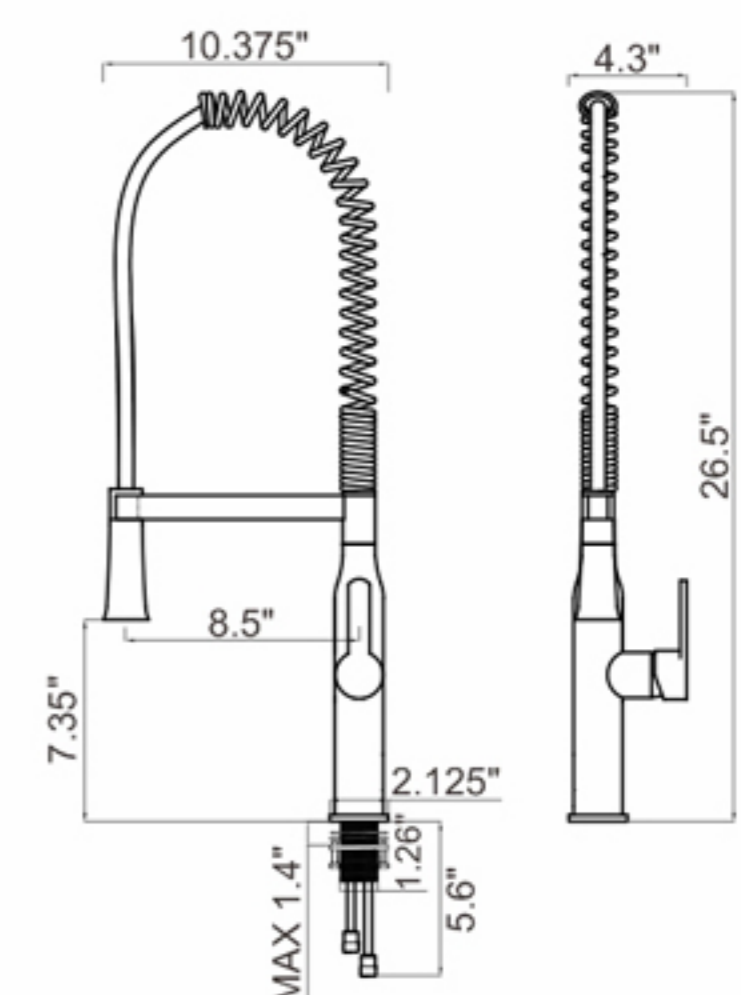

RA-8113BN

Features:

- Pull down shower head
- Brass body
- Ceramic Cartridge
- mounting parts included
- Installation hole 1-3/8"
- water lines included
- Flow rate 2.2 GPM

Finish:

Brushed nickel