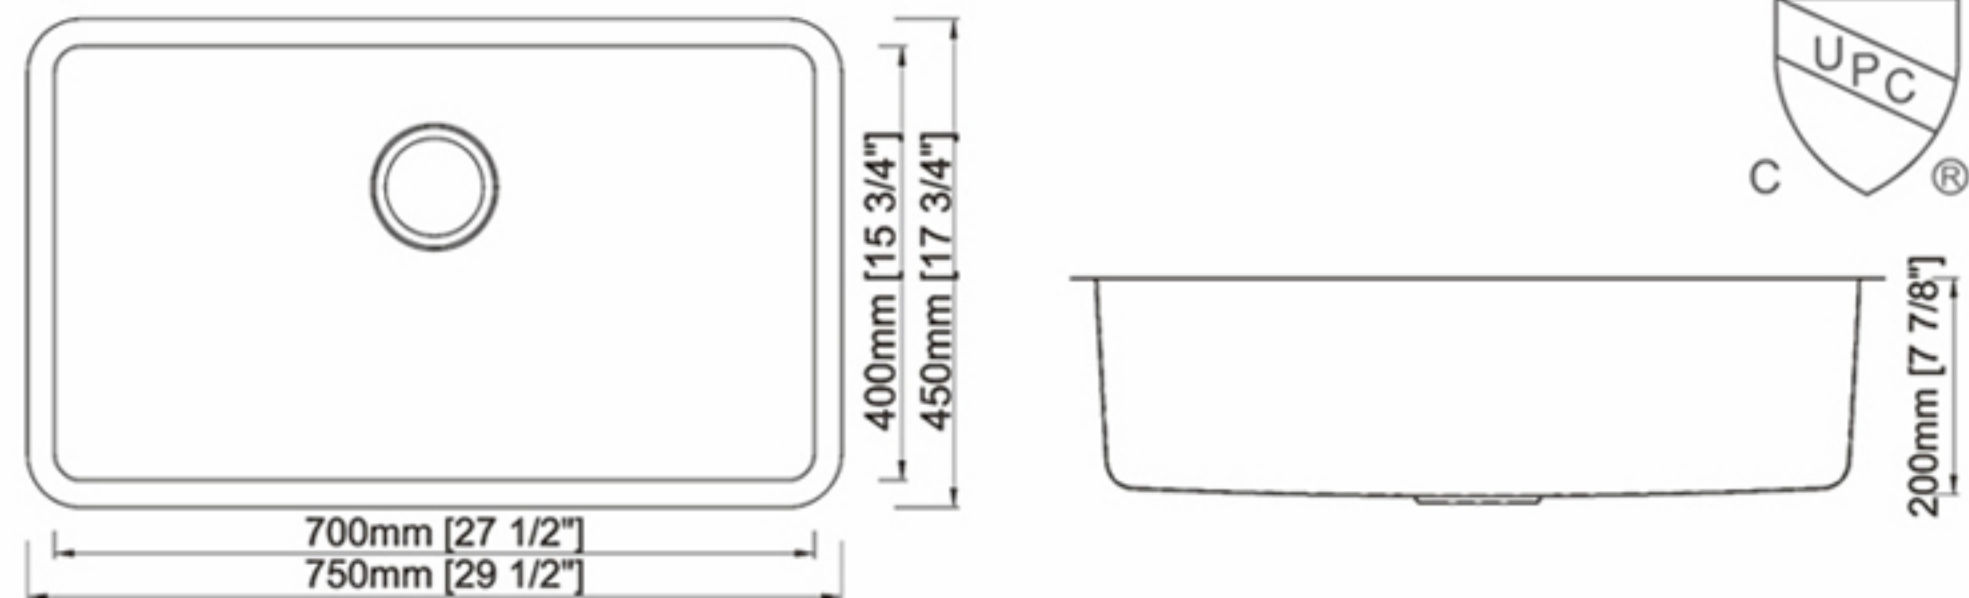

### Dimension (inch):

31-1/2" × 20-1/2" × 9/7"  
**Material:** SUS304  
**Finish:** Brushed