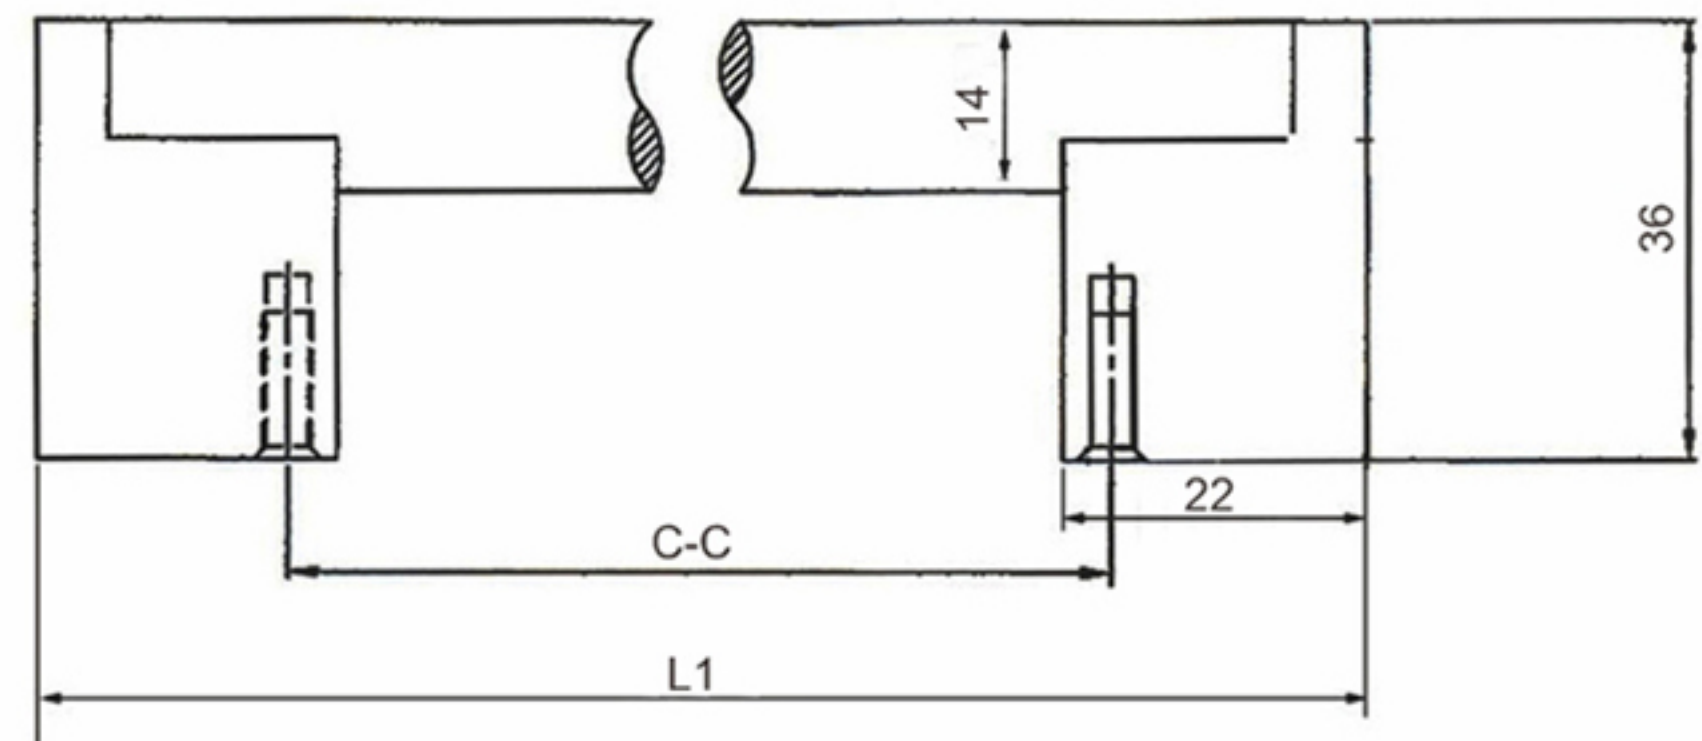

RA-52015128BN

Features:

- Contemporary metal pull
- With cylindrical handle on two posts
- Brush nickel finish
- Screws included

Size:

- RA-H5201596BN A. 4 7/8"L × 1 3/8"H
- RA-H52015128BN B. 6 1/8"L × 1 3/8"H
- RA-H52015160BN C. 7 3/8"L × 1 3/8"H

ITEMN□	A	B	C
C-C(mm)	96	128	160
L(mm)	124	156	188
H(mm)	36