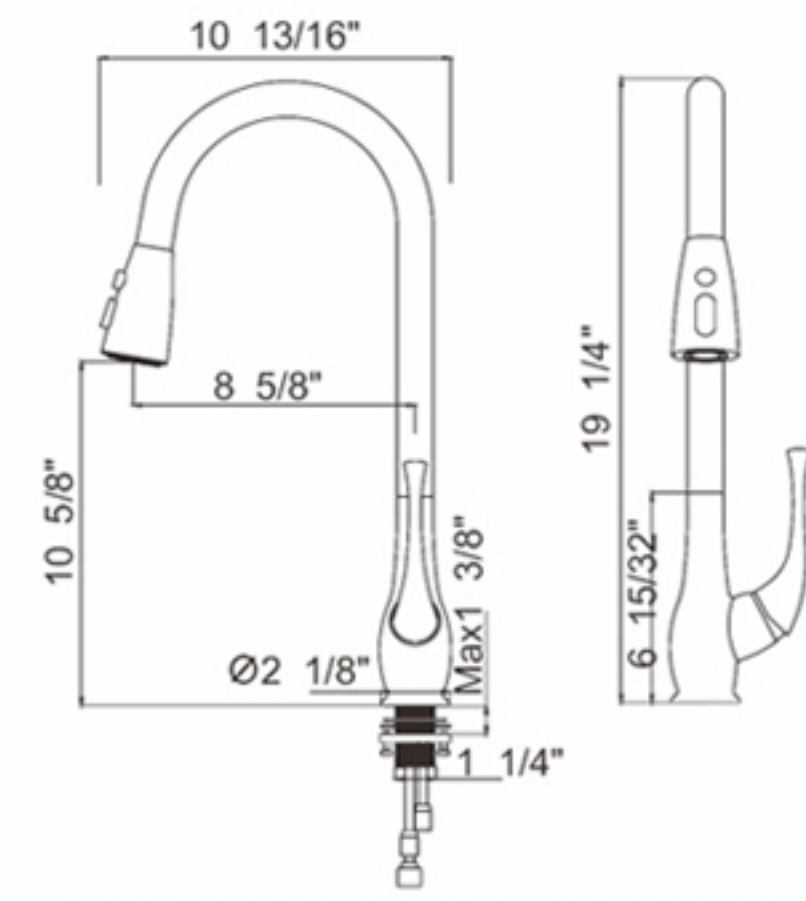

### Features:

- Pull down shower head
- Brass body
- Ceramic Cartridge
- mounting parts included
- Installation hole 1-3/8"
- water lines included
- Flow rate 2.2 GPM