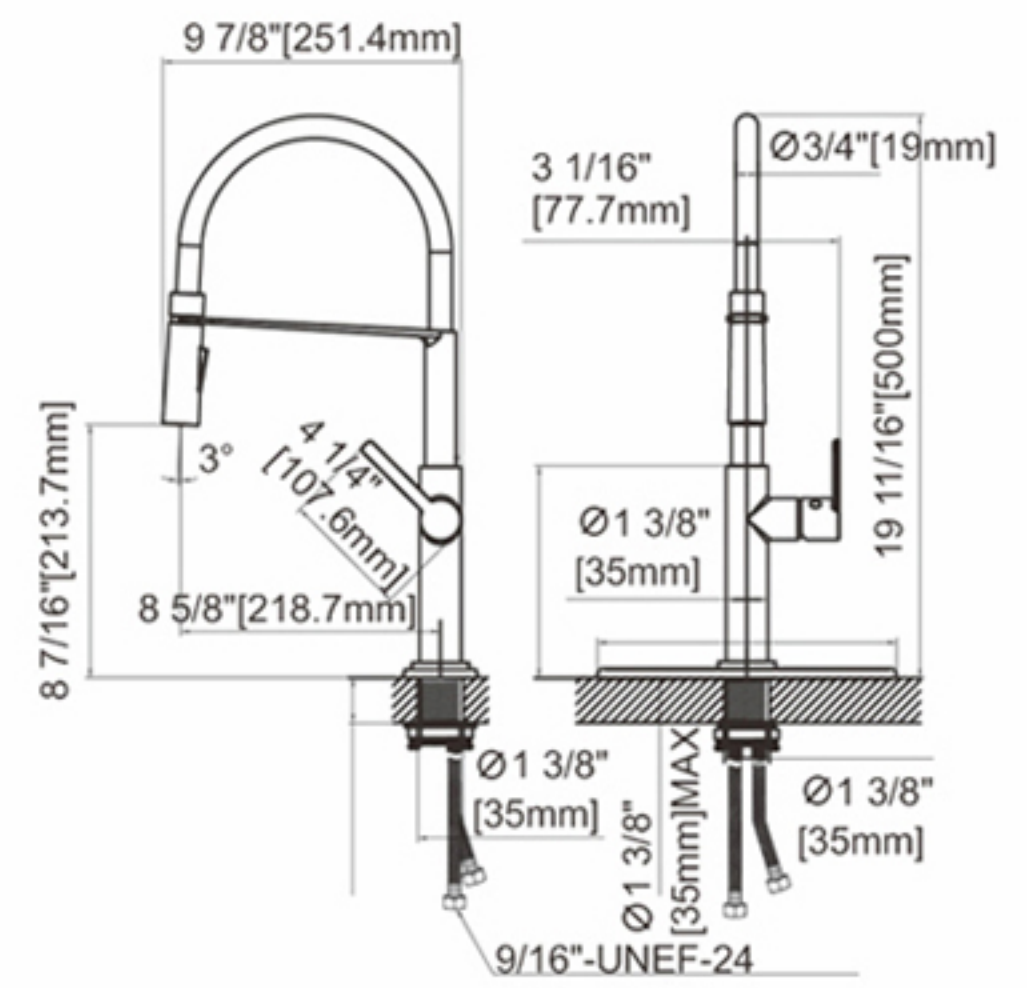

RA-FA938BN

Features:

- Pull out shower head
- Brass body
- Ceramic Cartridge
- mounting parts included
- Installation hole 1-3/8"
- water lines included
- Flow rate 2.2 GPM

Finish:

Brushed nickel/Black