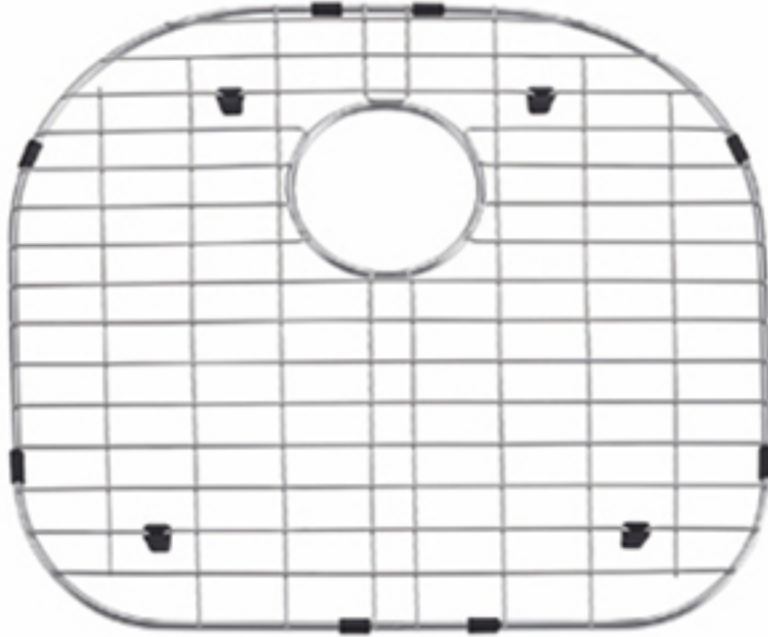

RA-G3221L

RA-G3219

RA-G2118

RA-G2321

RA-G2418

RA-G3018S

RA-GHD3018R10S

RA-GHD3219R10S

RA-GHD3219R10

RA-GHD3018R10

RA-GHDSQ3018S

RA-GHDSQ3219S