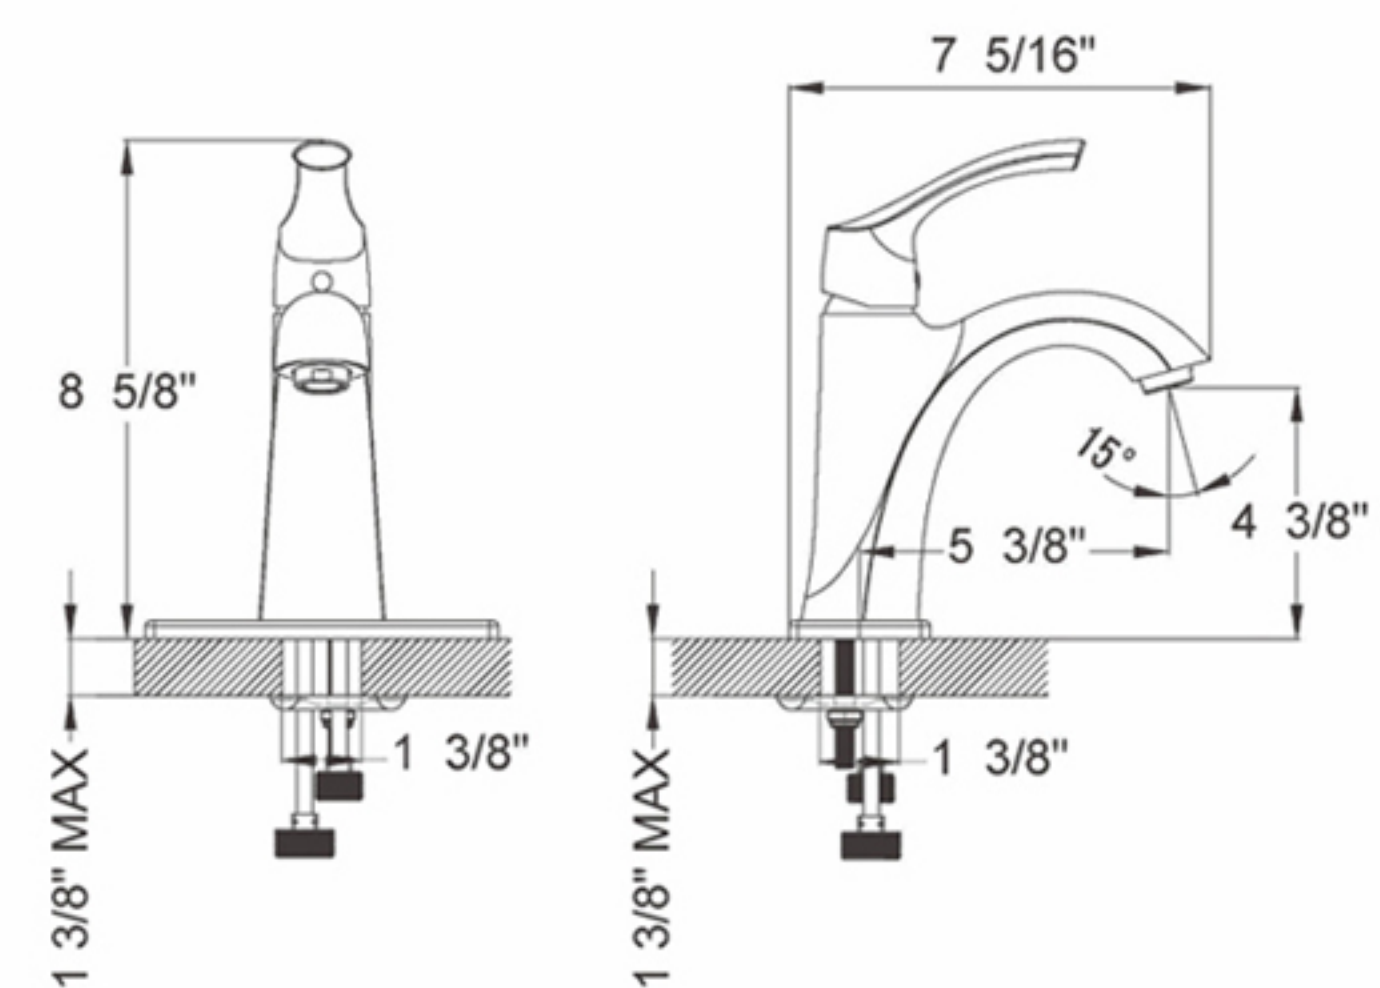

RA-FA464BN

Features:

- Brass body
- Ceramic Cartridge
- Mounting parts included
- Installation hole 1-3/8"
- Water lines included
- Flow rate 1.5 GPM

Finish:

- RA-FA464C Chrome
- RA-FA464BN Brushed Nickel