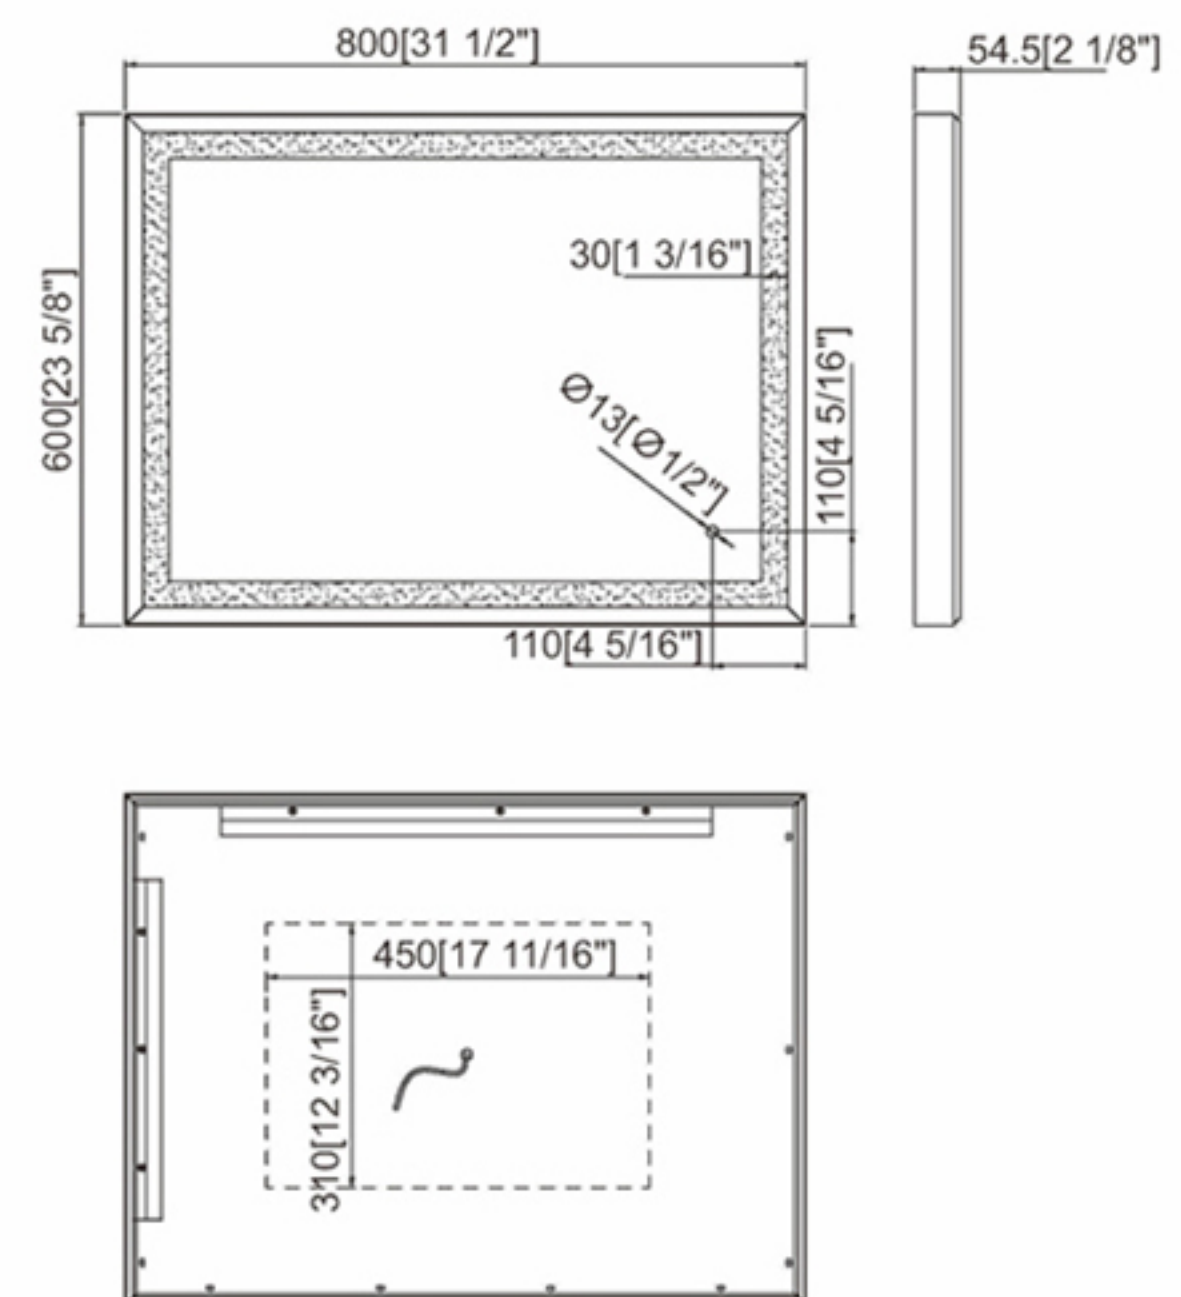

RA-LM2432C

Features:

- With acrylic around
- Single white colour 6000k
- Dimming can be adjusted
- Mirror surface IR sensor switch
- 5mm thickness mirror with back safety PVC film
- IP44 related"
- With defogger pad
- Installed horizontally or vertically

Size:

- W31 1/2" × H23 5/8" × D2 1/8"