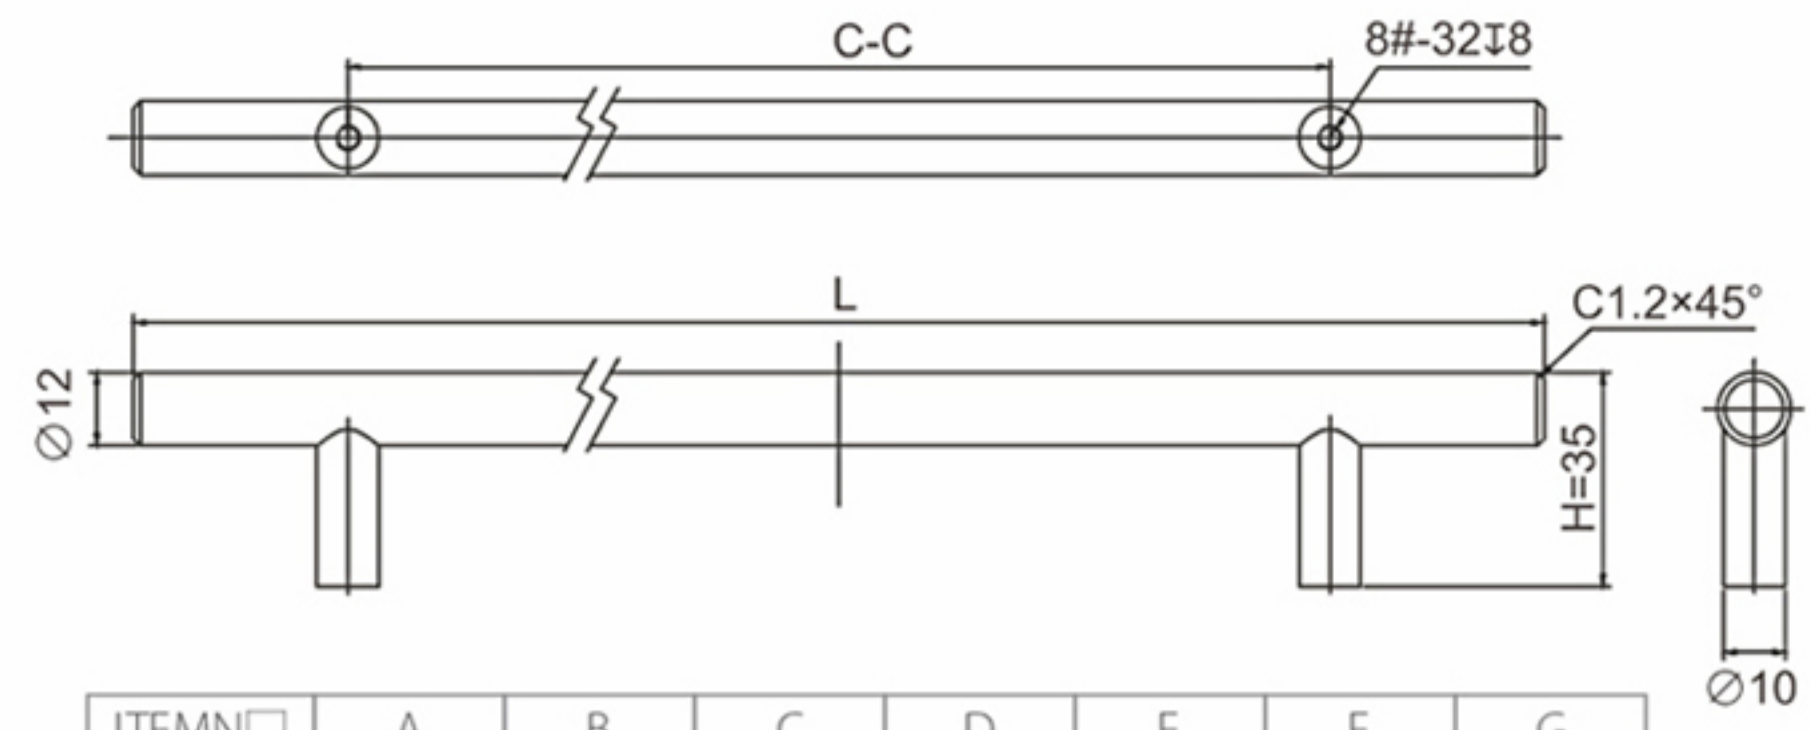

ITEMN□	A	B	C	D	E	F	G
C-C(mm)	96	108	128	160	192	298	333
L(mm)	176	188	208	240	272	378	413
H(mm)	35						

RA-H1296176MB

Features:

- Contemporary solid steel pull
- Matte black finish
- Screws included

Size:

- RA-H1296176MB A. 6 7/8"L × 1 3/8"H
- RA-H12108188MB B. 7 3/8"L × 1 3/8"H
- RA-H12128208MB C. 8 1/8"L × 1 3/8"H
- RA-H12160240MB D. 9 1/2"L × 1 3/8"H
- RA-H12192272MB E. 10 3/4"L × 1 3/8"H
- RA-H12298378MB F. 14 7/8"L × 1 3/8"H
- RA-H12333413MB G. 16 1/4"L × 1 3/8"H