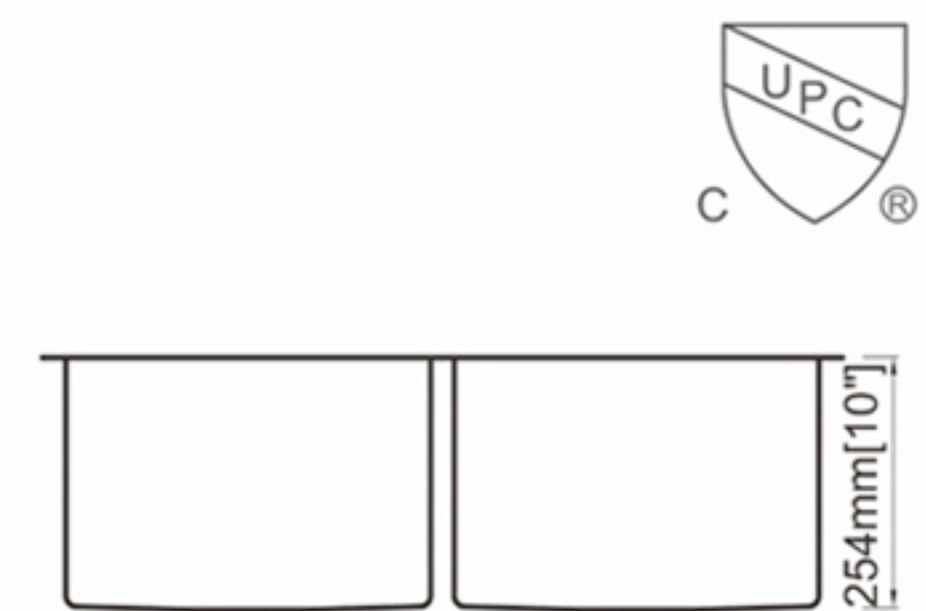

### Dimension (inch):

32" × 19" × 10"

**Material:** SUS304

**Finish:** Brushed