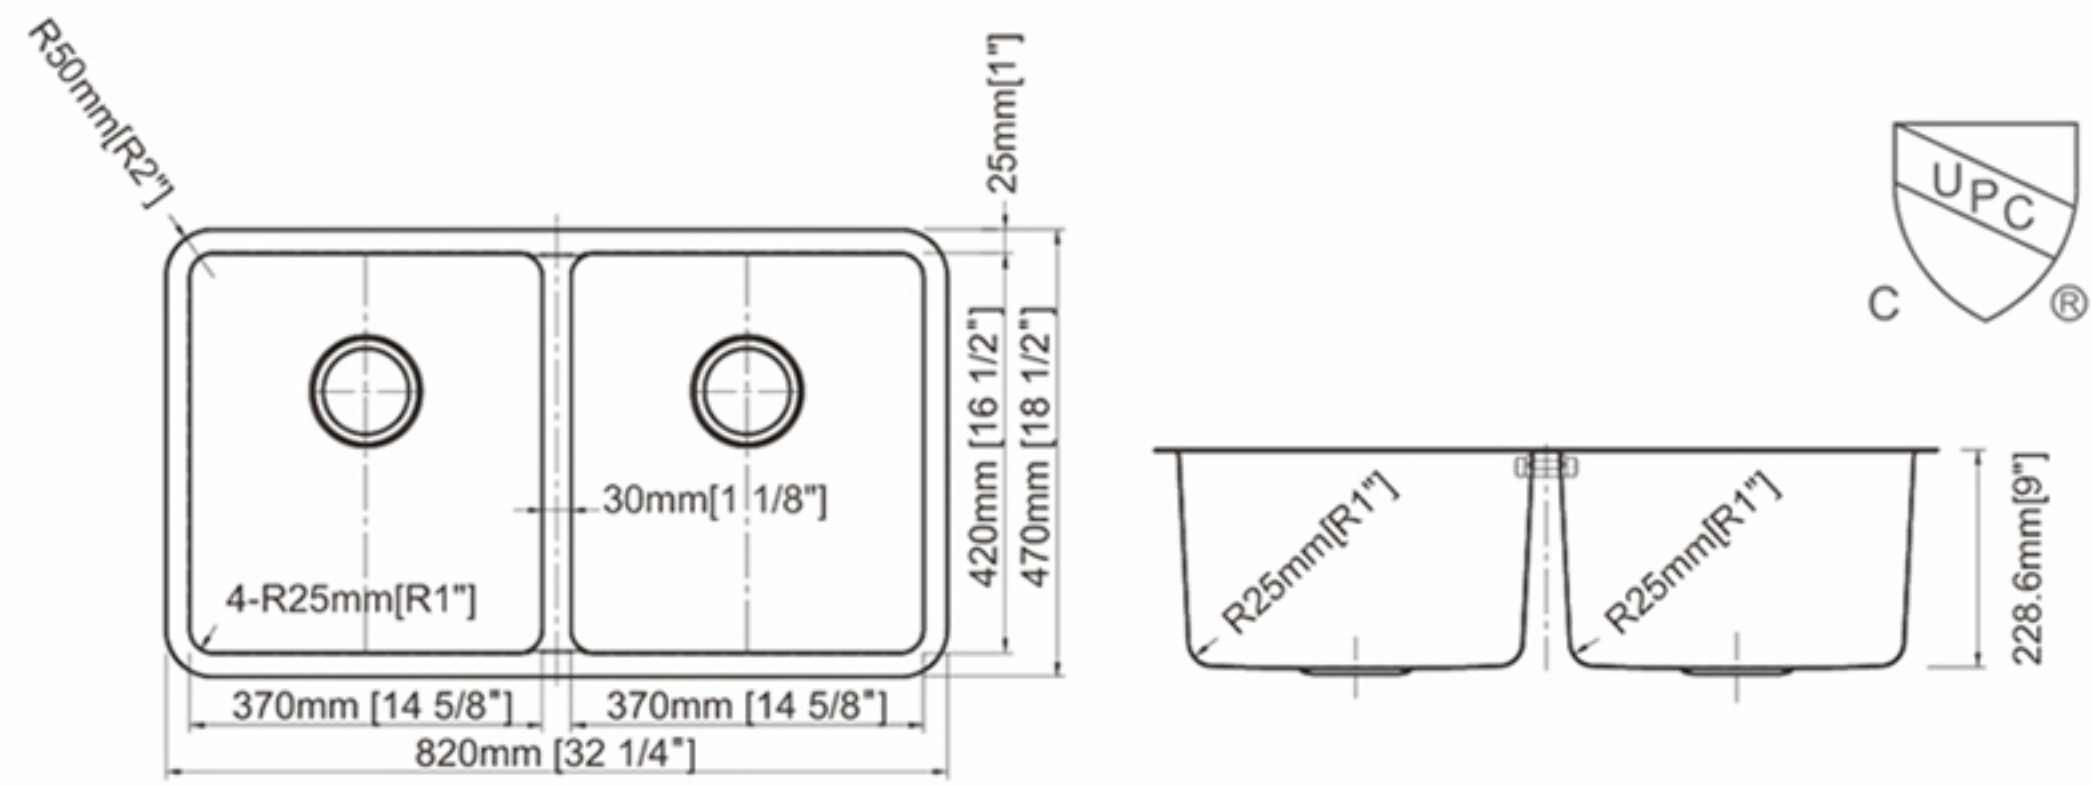

RA-3218R25

Features:

- Drawn sink
- Undermount
- 304 Stainless steel
- 25mm radius corner
- Undercoated and sound pads
- Mounting clips and cutting template

Optional Accessories :

- 18 gauge
- Satin finish
- Standard 3-1/2" drain opening
- RA-RS2 Stainless steel strainer
- RA-RS1 Stainless steel strainer

Dimension(inch):

32-1/4" × 18-1/2" × 9"
Material: SUS304
Finish: Brushed