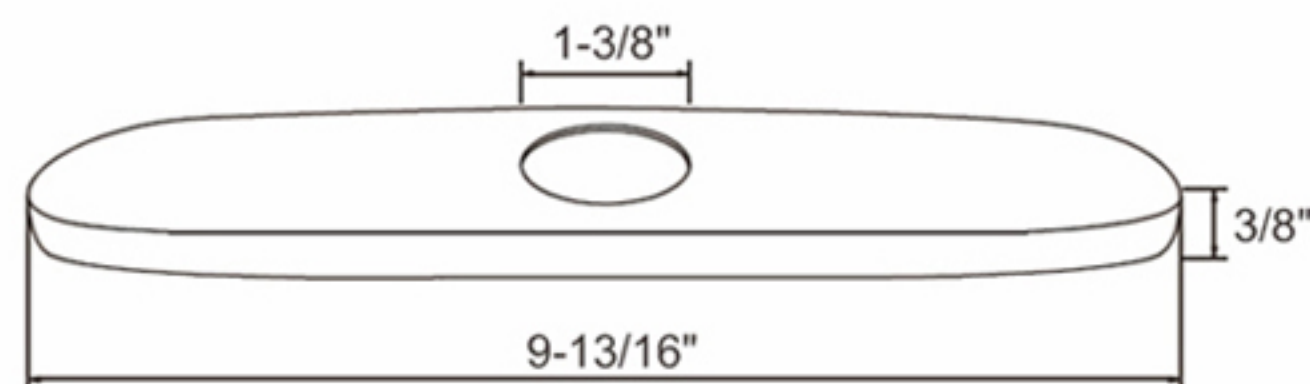

RA-PO1

Features:

- Deck plate for kitchen faucet
- Constructed of brass
- Intended for use with single hole mount kitchen faucets

Finish:

RA-PO1 (Brushed nickel)