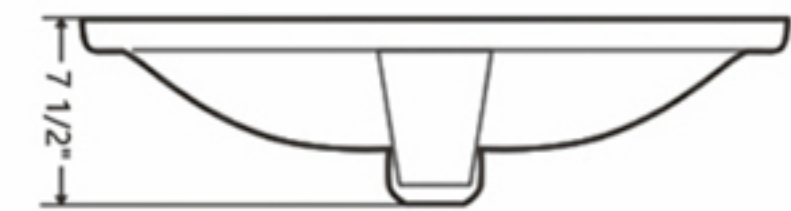

RA-VSSQ20

Features:

- Ceramic square undermount sink
- White gloss finish
- With overflow hole
- Undermount installation

Optional Pop up drains:

- RA-POP1AC (Chrome)
- RA-POP2AC (Chrome)
- RA-POP1ABN (Brush nickel)
- RA-POP2ABN (Brush nickel)

Size:

- 20 1/4"L × 13"W × 7 1/2"H