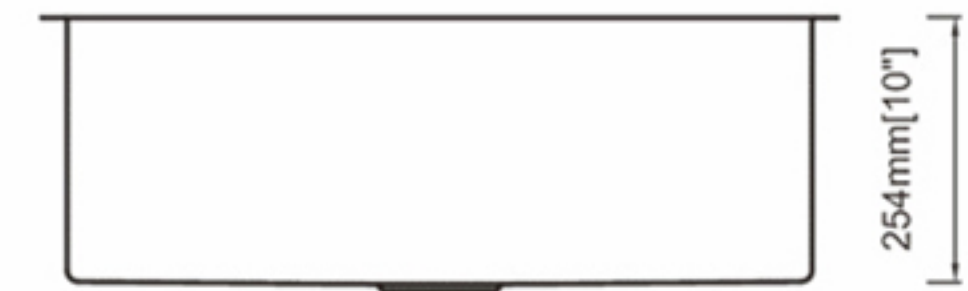

### Dimension (inch):

30" × 18" × 10"

**Material:** SUS304

**Finish:** Brushed