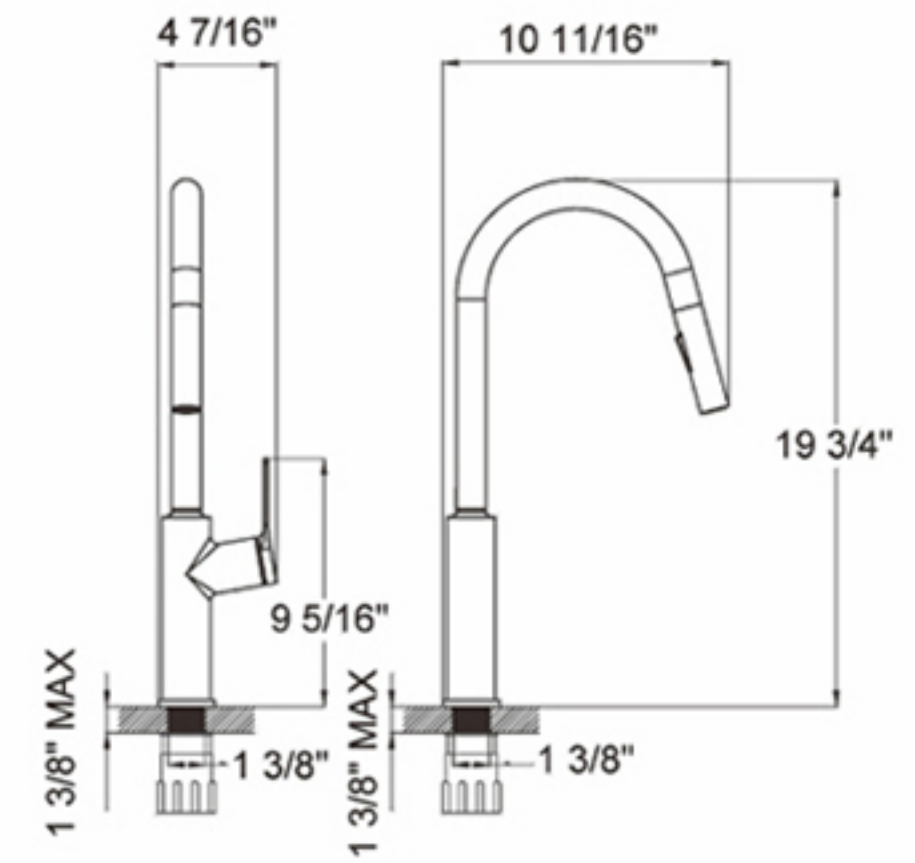

RA-FA979BN

Features:

- Pull down shower head
- Brass body
- Ceramic Cartridge
- mounting parts included
- Installation hole 1-3/8"
- water lines included
- Flow rate 2.2 GPM

Finish:

Brushed nickel