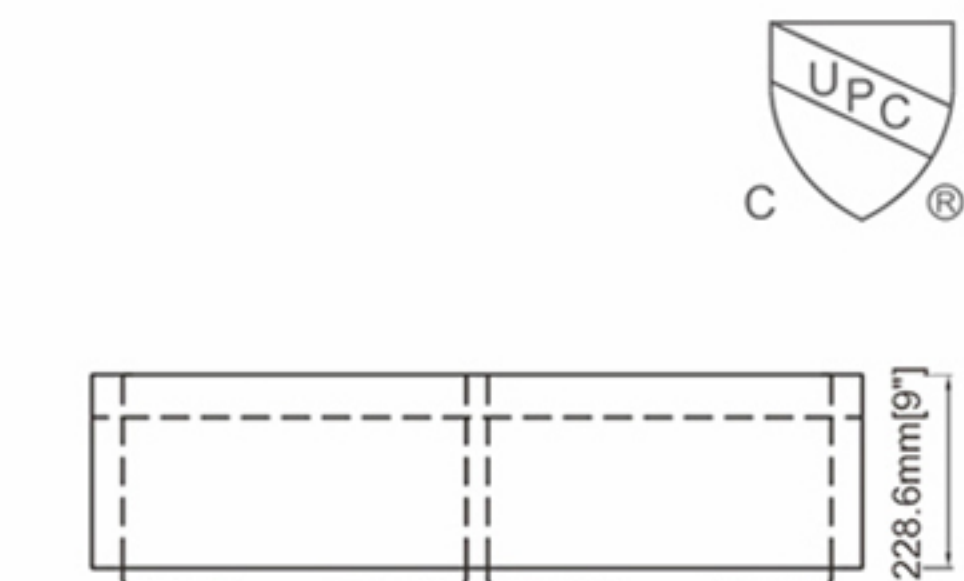

### Dimension(inch):

33" × 20" × 10"

**Material:** SUS304

**Finish:** Brushed