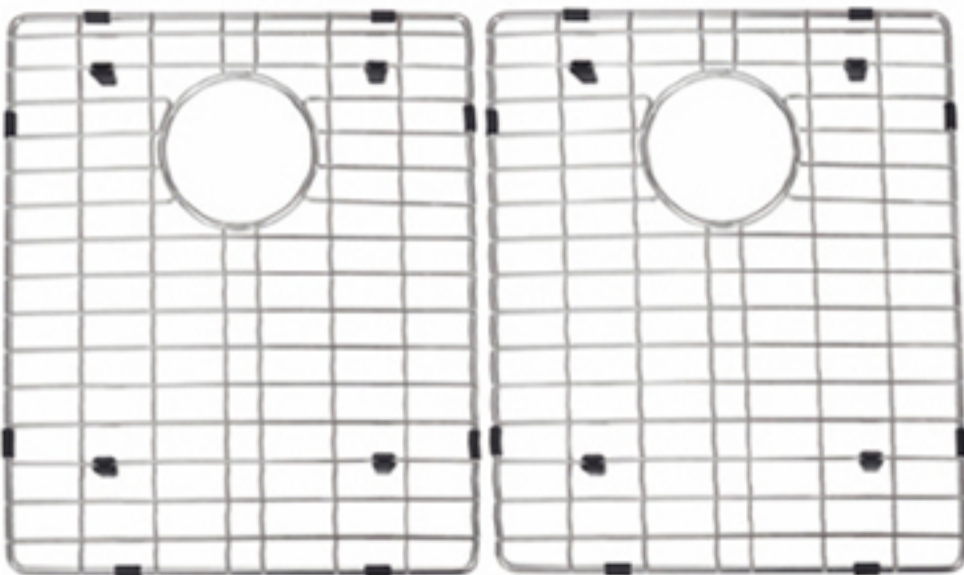

RA-GHD3219R10