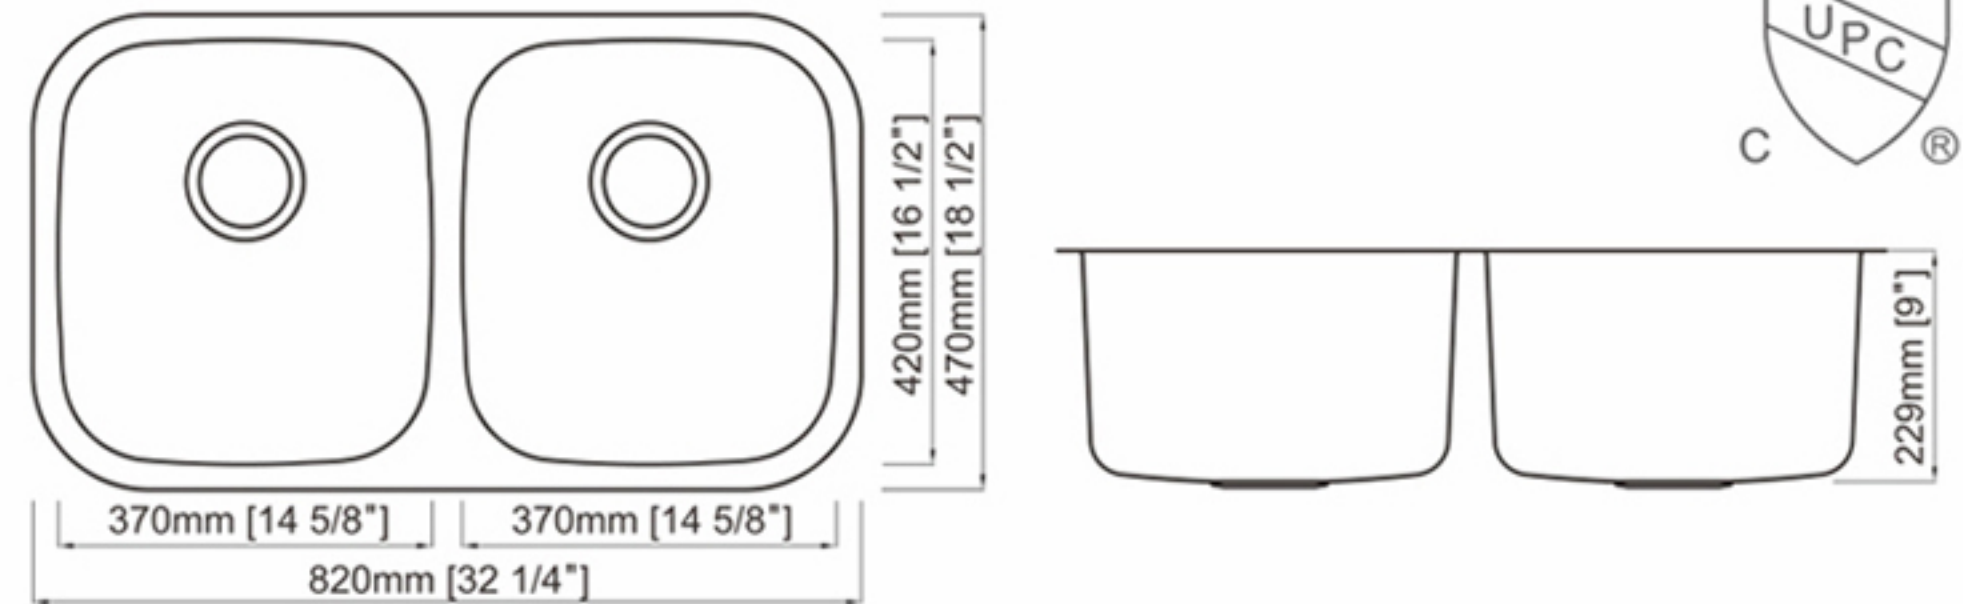

RA-3219

Features:

- Drawn sink
- Undermount
- 304 Stainless steel
- Standard 3-1/2" drain opening
- Undercoated and sound pads
- Mounting clips and cutting template

Optional Accessories:

- 18 gauge
- Satin finish
- RA-G3219 Bottom grid
- RA-RS2 Stainless steel strainer
- RA-RS1 Stainless steel strainer

Dimension(inch):

32-1/4" × 18-1/2" × 9"
Material: SUS304
Finish: Brushed