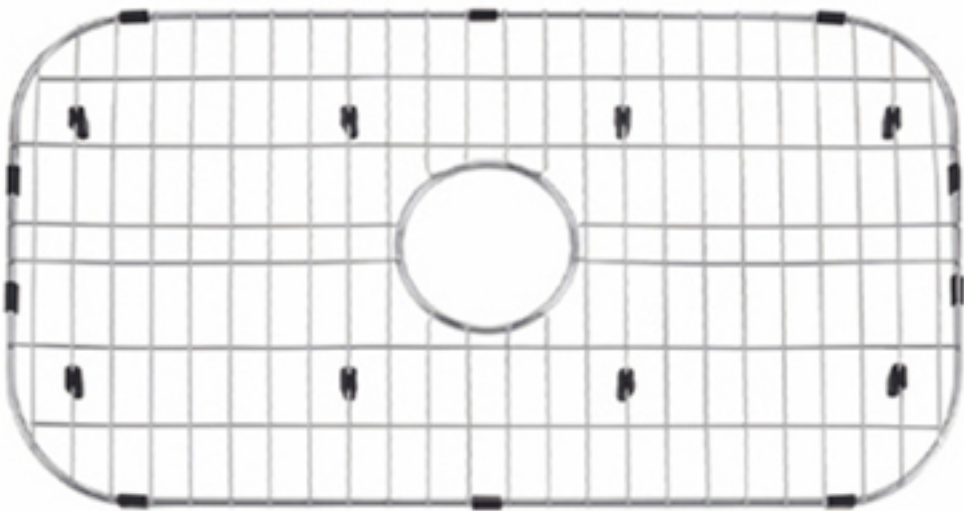

RA-G3221L

RA-G3219

RA-G2118

RA-G2321

RA-G2418

RA-G3018S

RA-GHD3018R10S

RA-GHD3219R10S

RA-GHD3219R10

RA-GHD3018R10

RA-GHDSQ3018S

RA-GHDSQ3219S