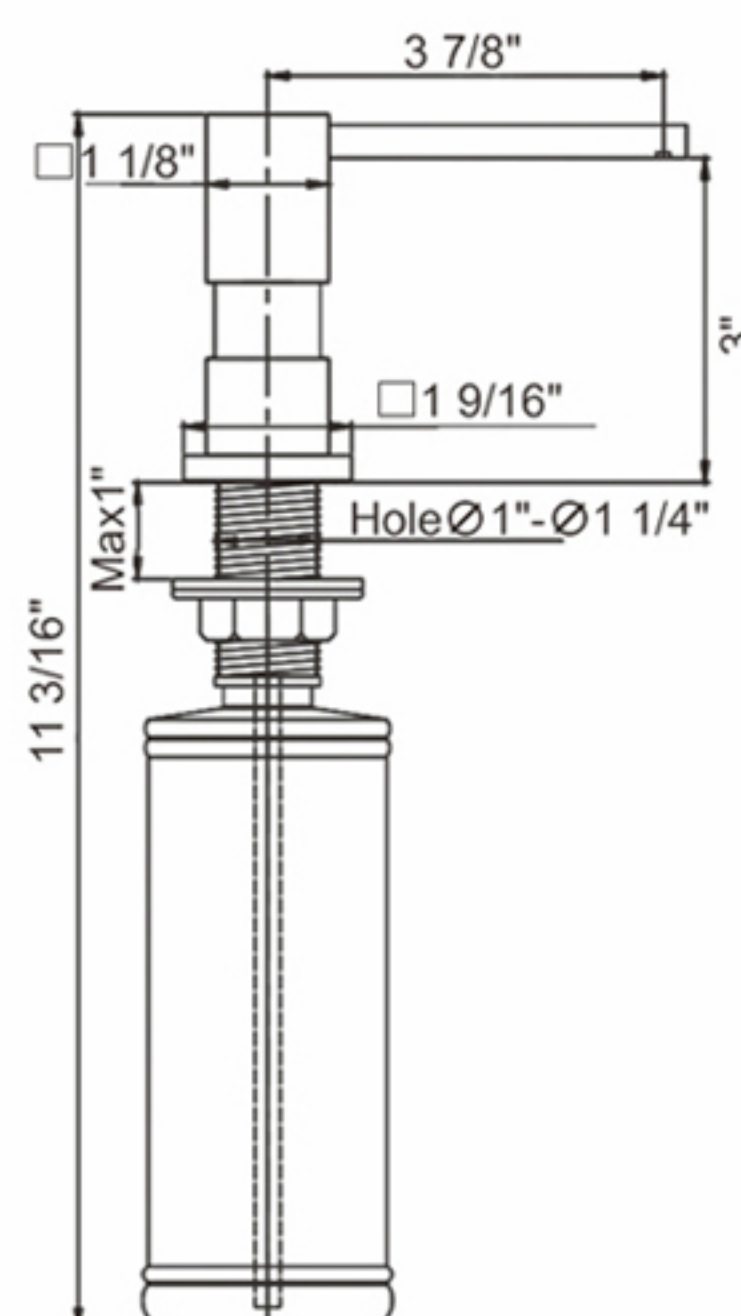

RA-SDS

Features:

- Deck mounted soap dispenser
- Trim constructed of solid brass for reliability
- Push-Action pump mechanism is designed to withstand frequent use
- Secure mounting assembly included
- Soap reservoir refills from the top so no disassembly is required

Finish:

RA-SDS (Brushed nickel)