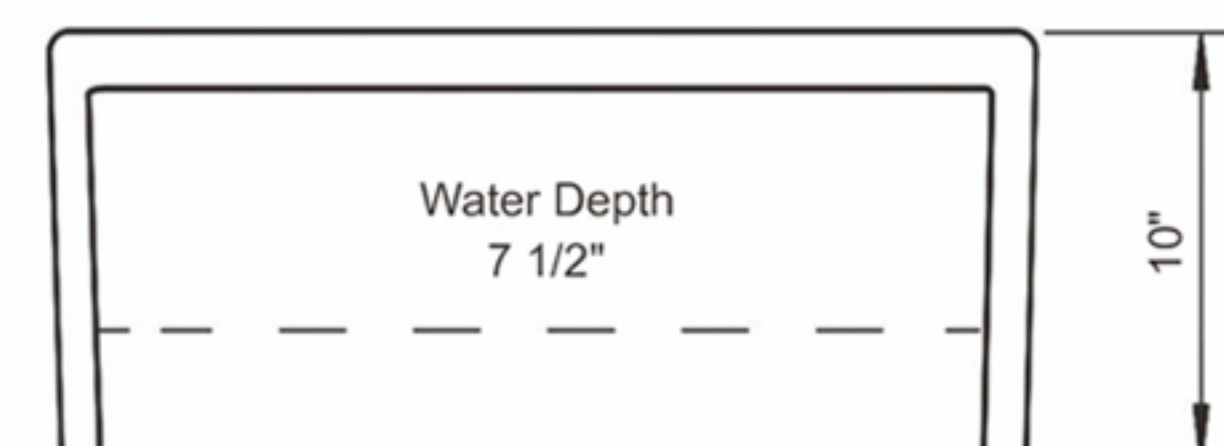

RA-PF3020S

Features:

- Vitreous china porcelain
- Reversible installation with notched or grooved front
- Apron farmhouse kitchen style
- Center drain hole
- Rectangular single bowl

Optional accessories:

- Wire sink grid (RA-PF30SG)
- Strainer (RA-RS1L)

Size: 30 1/8"W × 10"H × 20"D