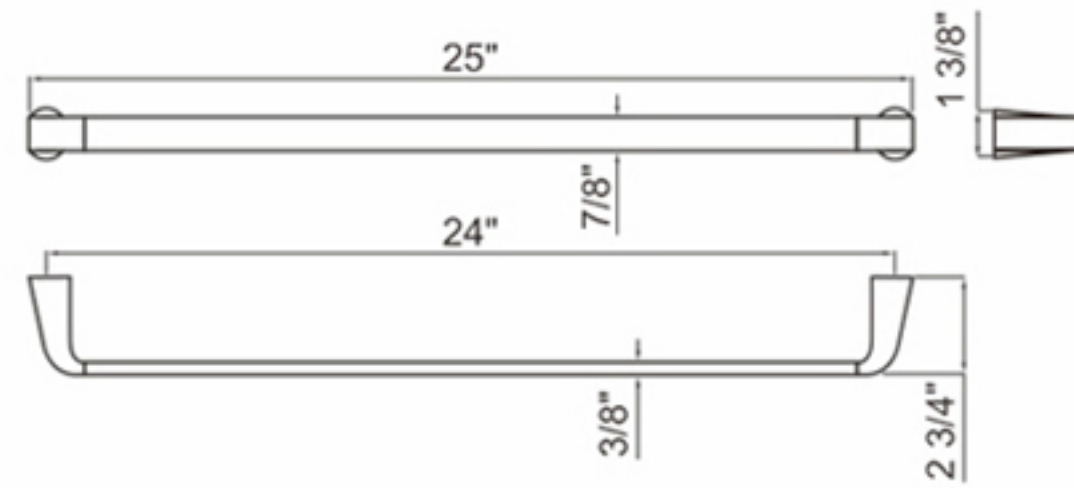

Bathroom accessories series

RA-A8216BN

Features:

- Towel bar
- Constructed from brass
- Secure mounting assembly included
- Concealed fastening
- Wall mount

Finish:

- RA-A8216BN (Brush nickel)