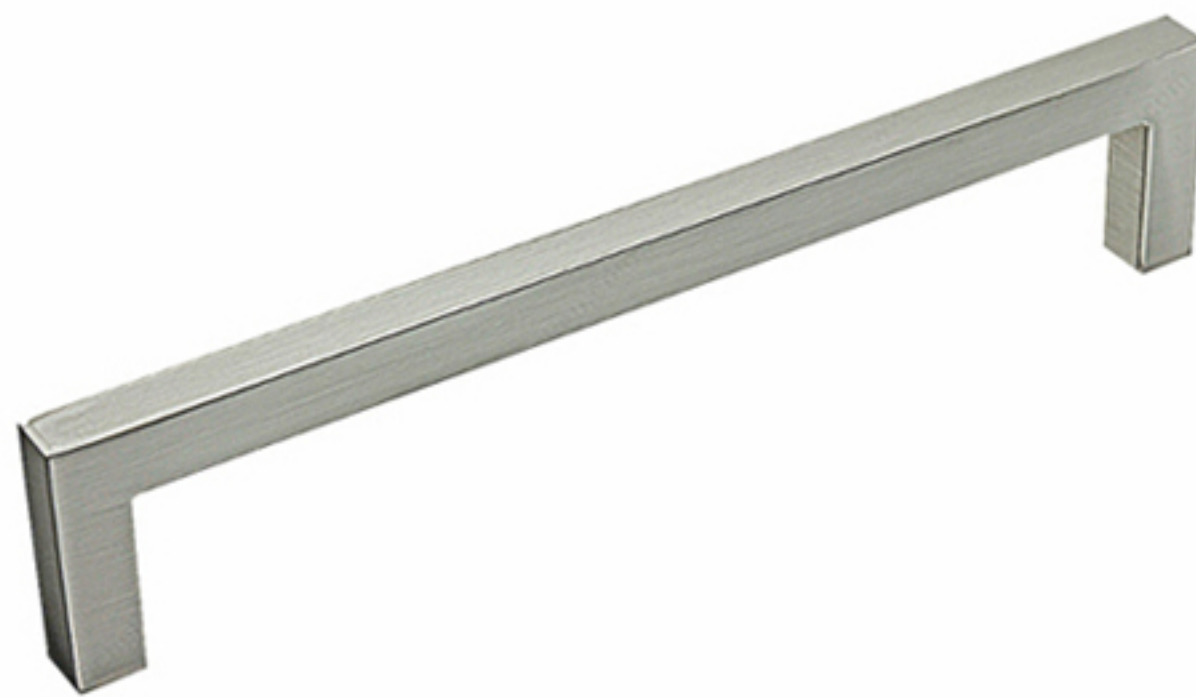

RA-H22276160BN

Features:

- Contemporary solid steel pull
- Brush nickel finish
- Screws included

Size:

- RA-H22276128BN A. 5 3/8"L x 1 3/8"H
- RA-H22276160BN B. 6 3/4"L x 1 3/8"H

ITEMN□	C-C(mm)	L(mm)	H(mm)
A	128	137.8	34.9
B	160	169.8