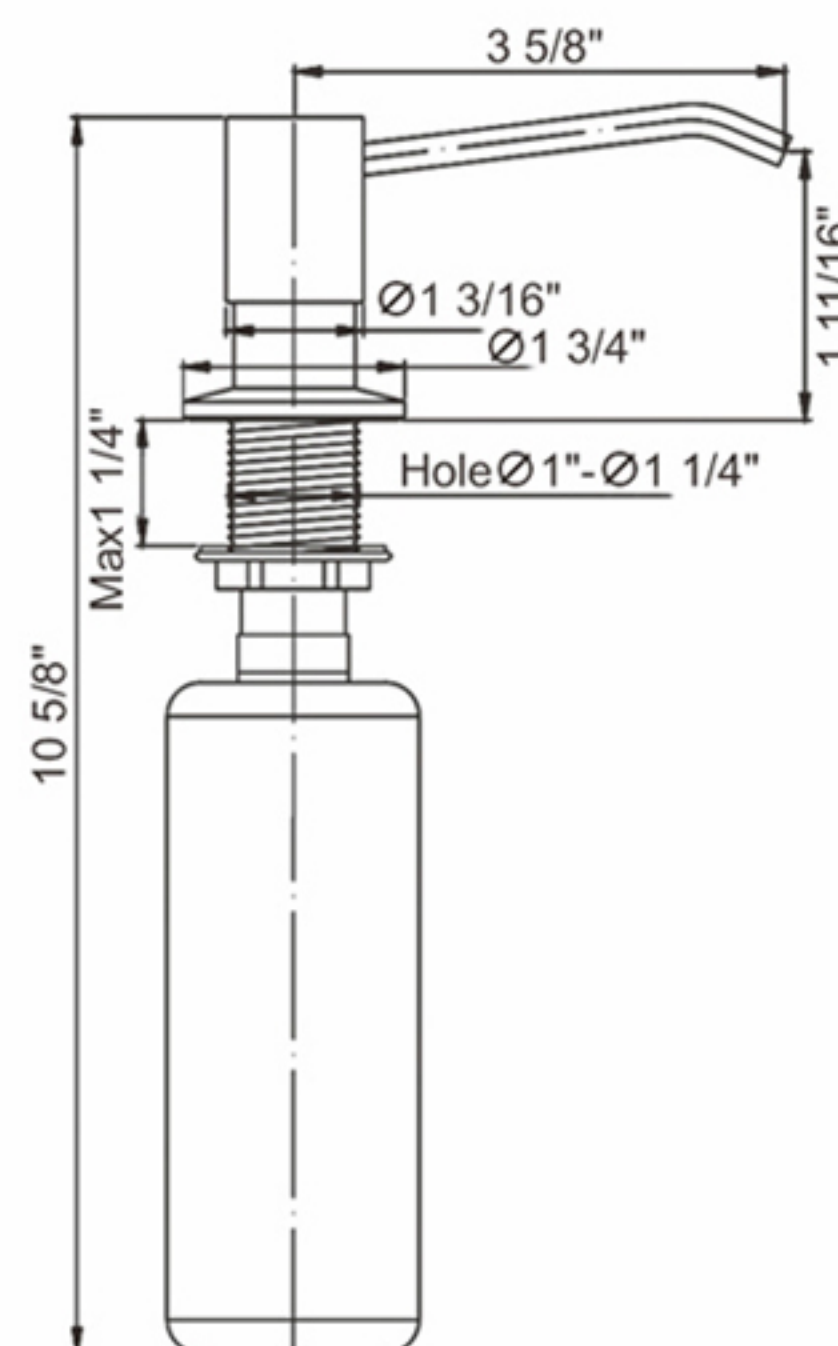

RA-SDR

Features:

- Deck mounted soap dispenser
- Trim constructed of solid brass for reliability
- Push-Action pump mechanism is designed to withstand frequent use
- Secure mounting assembly included
- Soap reservoir refills from the top so no disassembly is required

Finish:

RA-SDR (Brushed nickel)