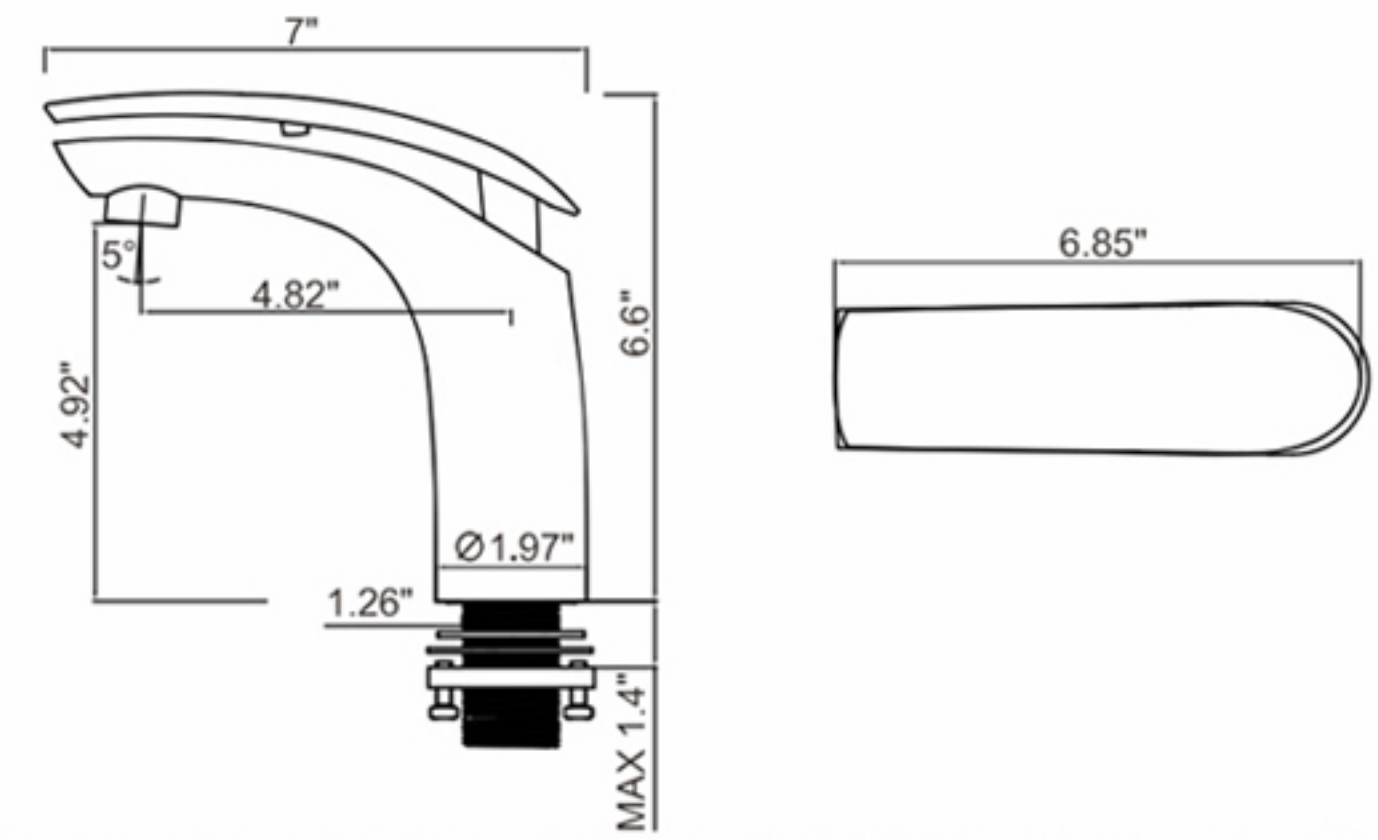

# Bathroom faucet series

---

The shape of the curved curve and its pure color, everything naturally shows off its unique activity and casualness, but the simple space contains extraordinary creativity.