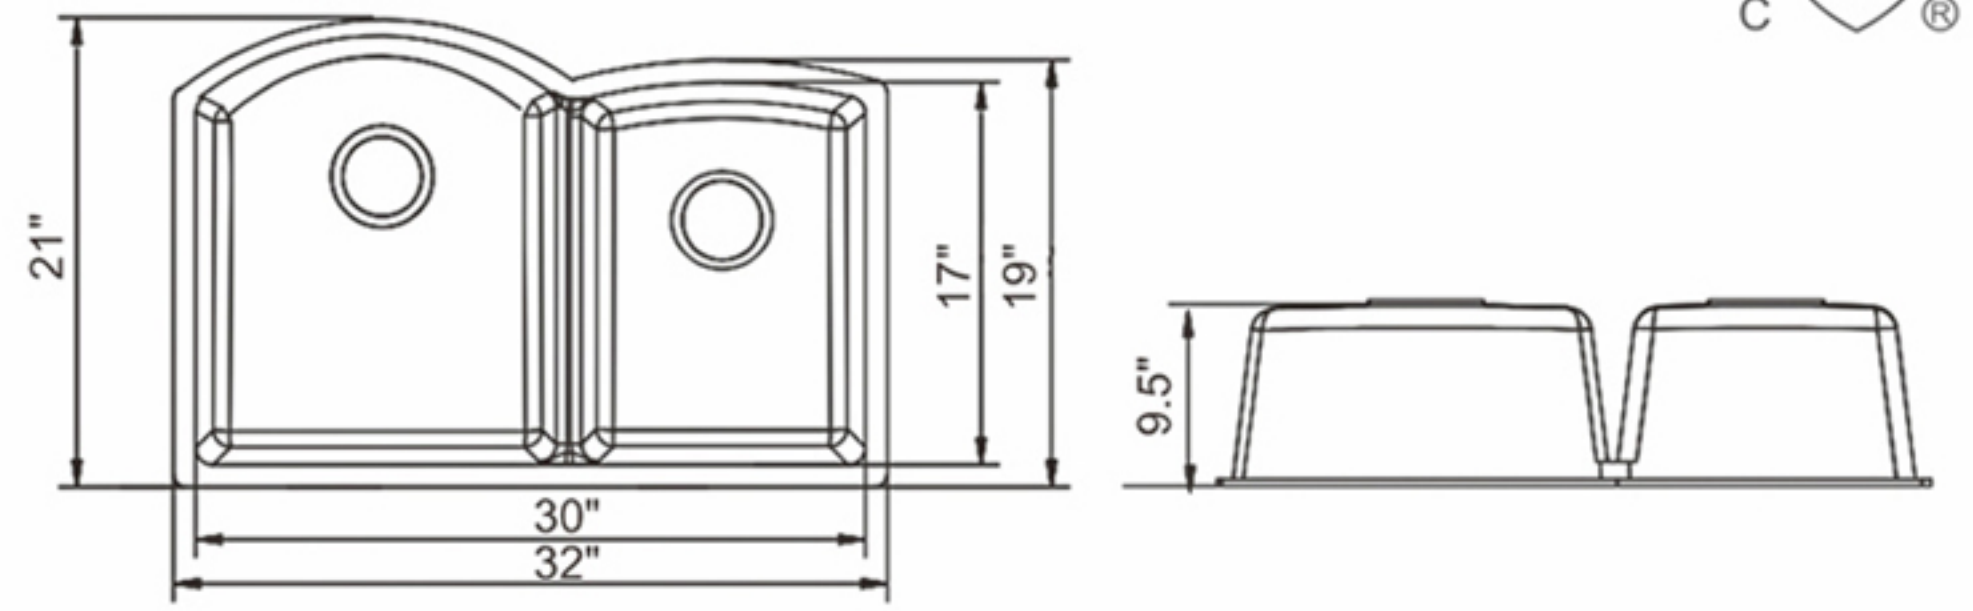

### Dimension(inch):

33" × 20" × 10"

**Material:** SUS304

**Finish:** Brushed