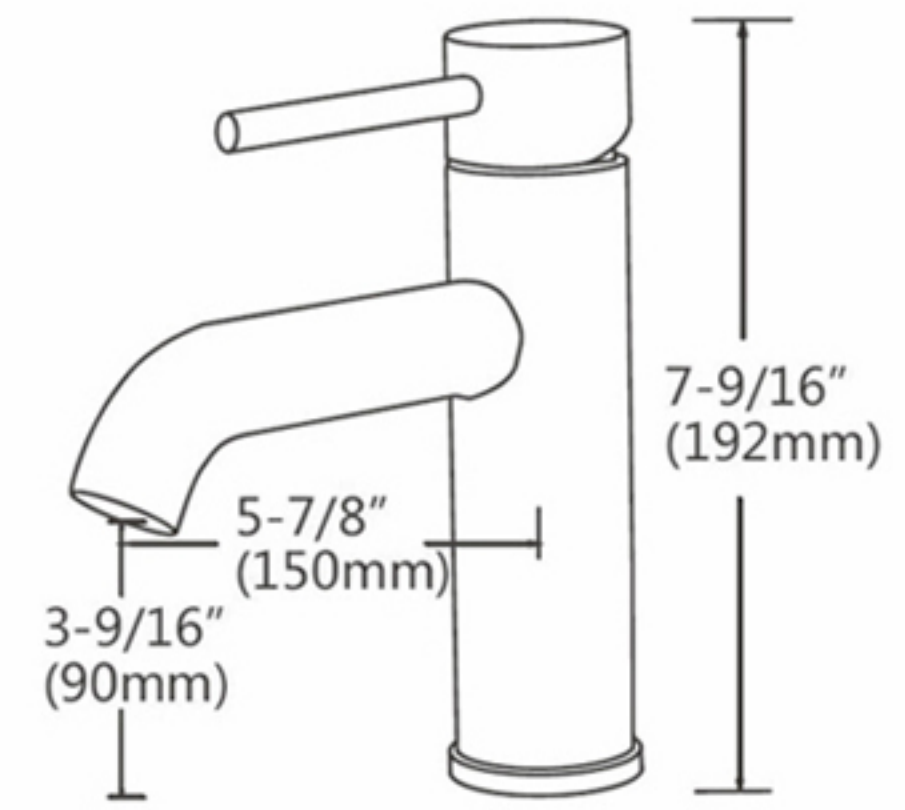

RA-1758BN

Features:

- Brass body
- Ceramic Cartridge
- Mounting parts included
- Installation hole 1-3/8"
- Water lines included
- Flow rate 1.5 GPM

Finish:

- RA-1758CR Chrome
- RA-1758BN Brushed Nickel
- RA-1758MB Matte Black