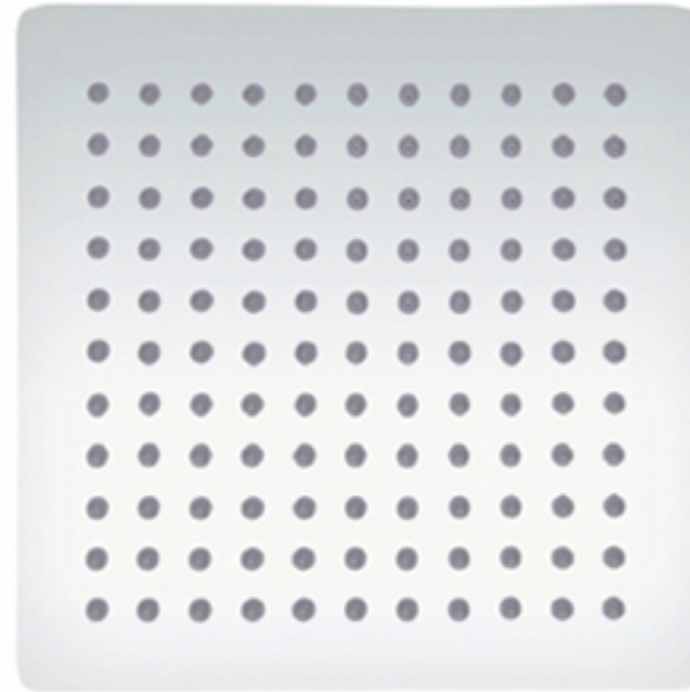

RA-SH615BN

Features:

- Square rain shower head
- Easy to clean silicone nozzles
- Ultra-thin durable rust resistant stainless steel construction

Finish:

- RA-SH615BN (Brushed nickel)
- RA-SH615CR (Chrome)

Size:

- 7 13/15"W × 7 13/15"H × 1 7/9"D