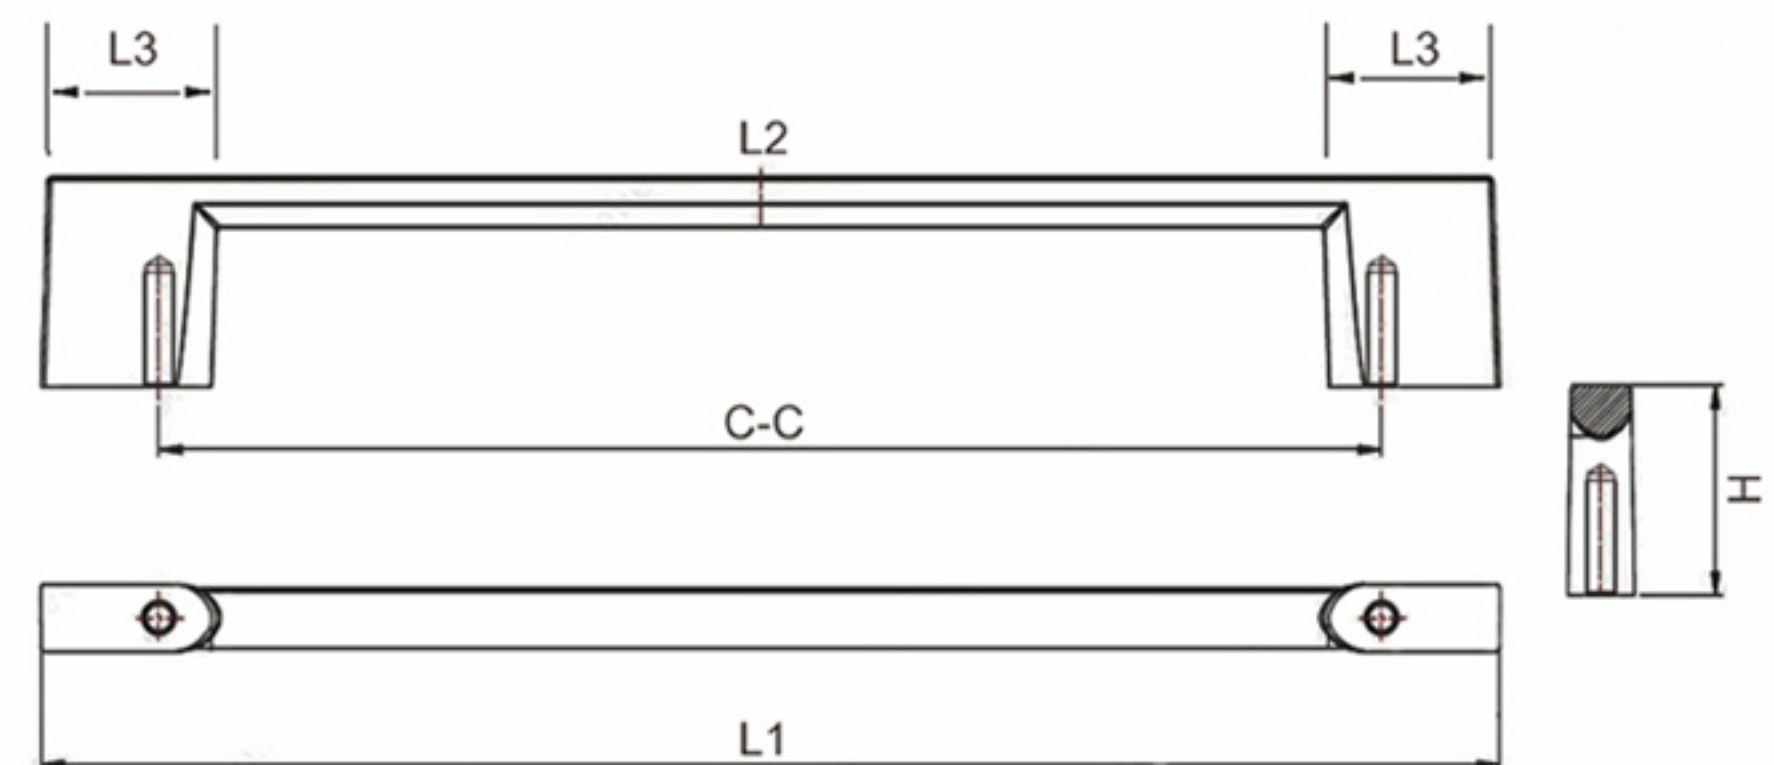

RA-H1165128BN

Features:

- Contemporary solid steel pull
- Brush nickel finish
- Screws included

Size:

- RA-H116596BN A. 4 1/2"L × 1"H
- RA-H1165128BN B. 5 7/8"L × 1"H
- RA-H1165160BN C. 7 1/2"L × 1"H
- RA-H1165192BN D. 8 3/4"L × 1"H

ITEMN□	C-C(mm)	L1(mm)	L2(mm)	L3(mm)	H(mm)
A	96	113.5	6.5	17	25.5
B	128	151.5	6.5	19	25.5
C	160	189	7	23.5	26
D	192	224	7.5	25.5	27