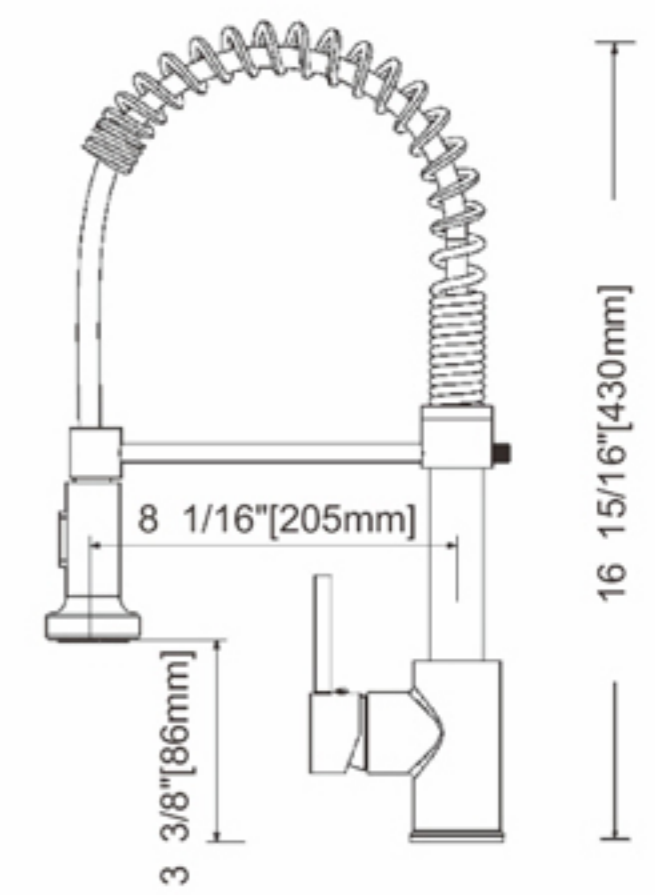

RA-6733BN

Features:

- Pull down shower head
- Brass body
- Ceramic Cartridge
- mounting parts included
- Installation hole 1-3/8"
- water lines included
- Flow rate 2.2 GPM

Finish:

Brushed nickel