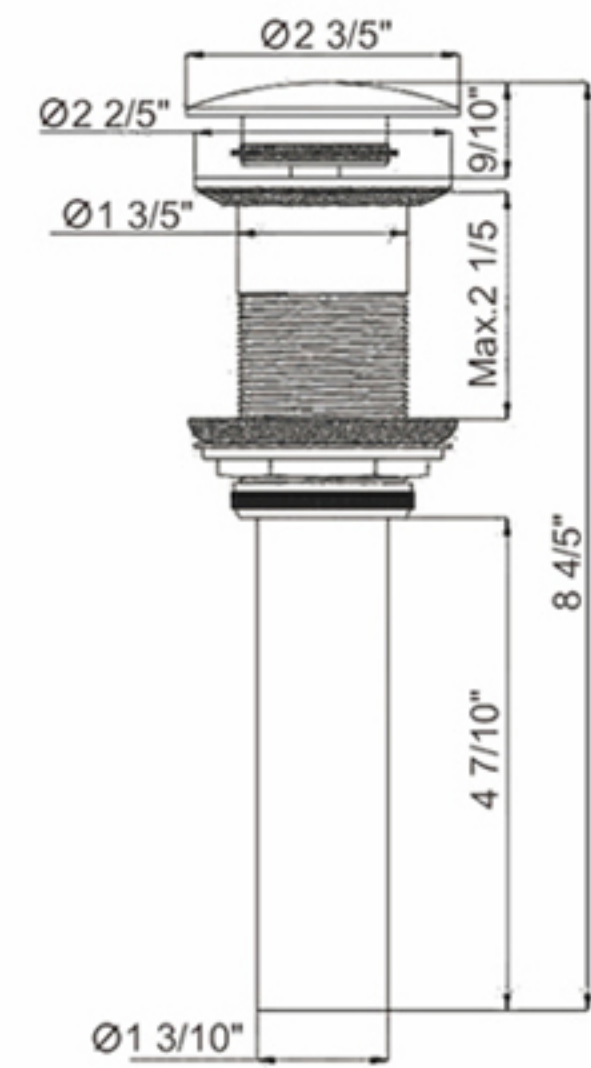

RA-POP1BBN

Features:

- Pop up drains
- Constructed from brass
- Without overflow hole
- Secure mounting assembly included

Finish:

- RA-POP1BC (Chrome)
- RA-POP1BBN (Brush nickel)