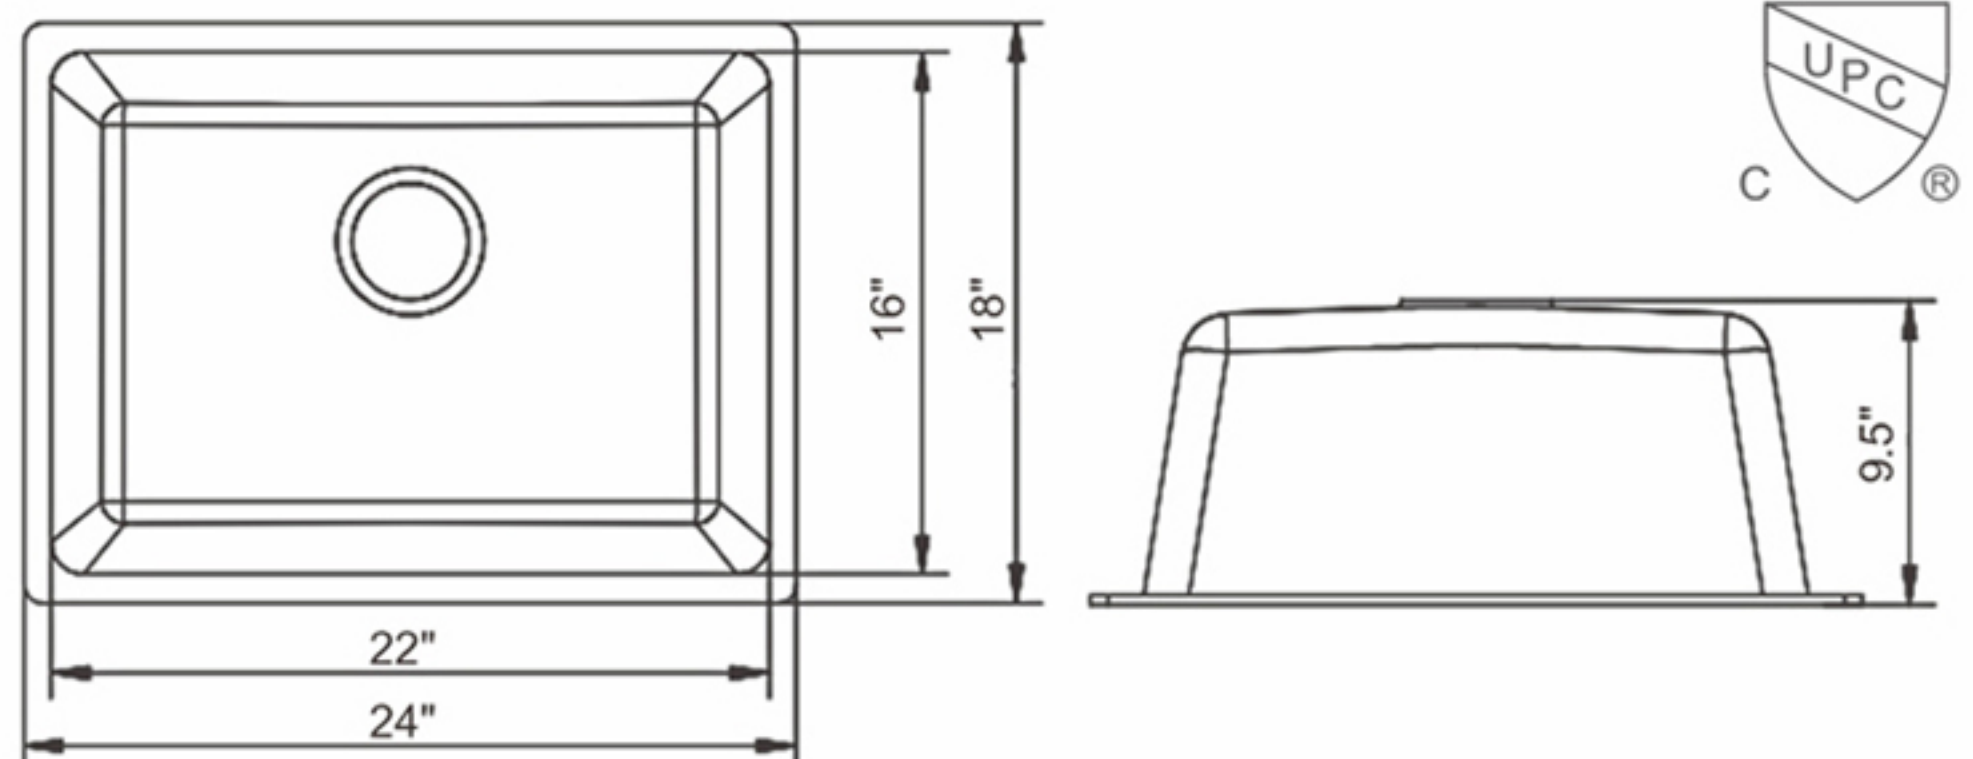

RA-G2418BK

Features:

- Undermount single basin sink
- Max density withstands high temperatures
- Resistant to scratches and stains
- Non-porous surface is impervious to bacteria
- Noise cessation
- Order Strainer(RA-RS1L)separately

Finish:

- RA-G2418BK (Black)
- RA-G2418DC (Mocha)
- RA-G2418LG (Concrete)

Size:

24"W × 18"D × 9.5"H