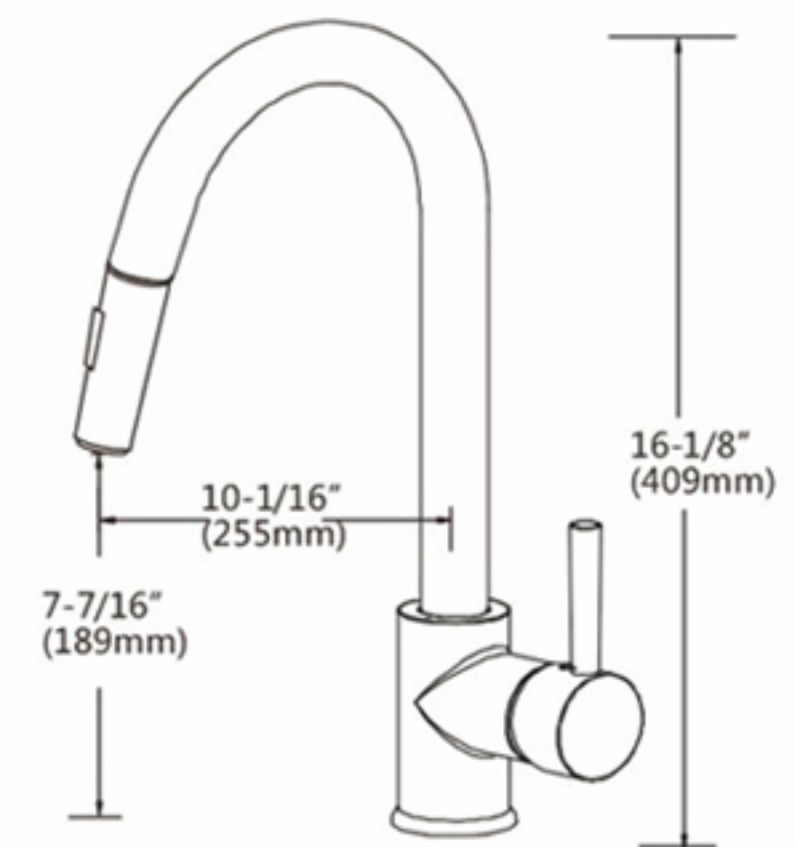

RA-6777BN

Features:

- Pull down shower head
- Brass body
- Ceramic Cartridge
- mounting parts included
- Installation hole 1-3/8"
- water lines included
- Flow rate 2.2 GPM

Finish:

Brushed nickel