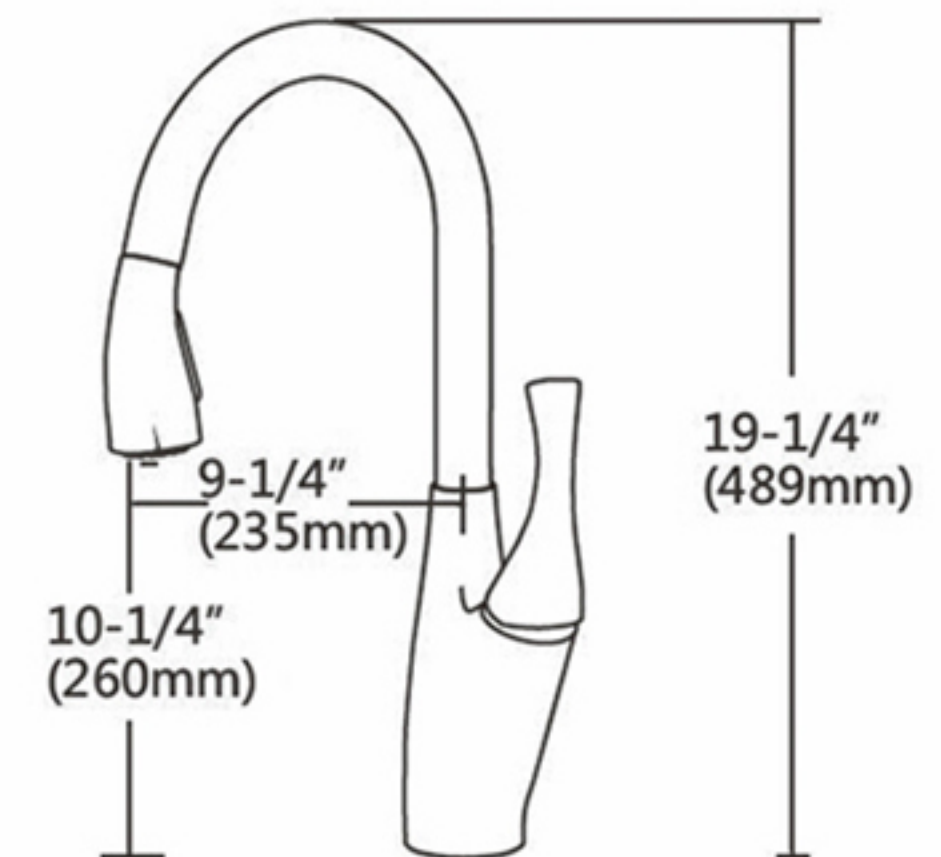

RA-6799BN

Features:

- Pull down shower head
- Brass body
- Ceramic Cartridge
- mounting parts included
- Installation hole 1-3/8"
- water lines included
- Flow rate 2.2 GPM

Finish:

Brushed nickel