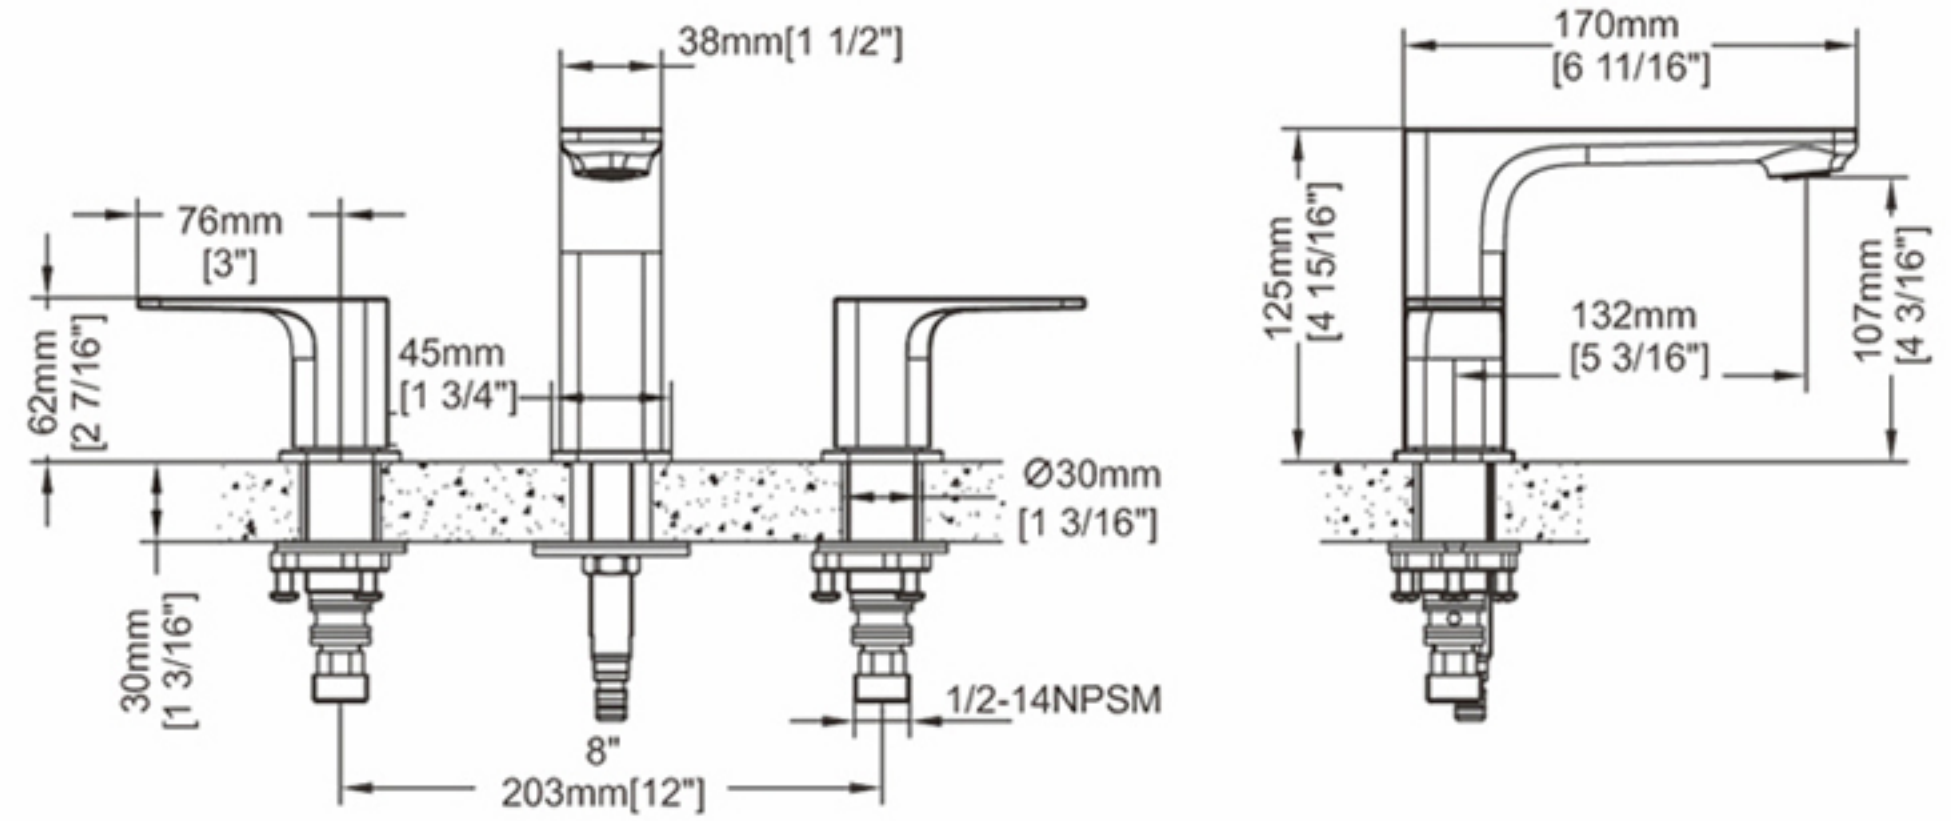

Bathroom faucets series

RA-FA387C

Features:

- Brass body
- Ceramic Cartridge
- Installation hole 1-3/8"
- mounting parts included
- Two Handles
- Flow rate 1.5 GPM
- water lines included

Finish:

- RA-FA387C Chrome
- RA-FA387BN Brushed Nickel