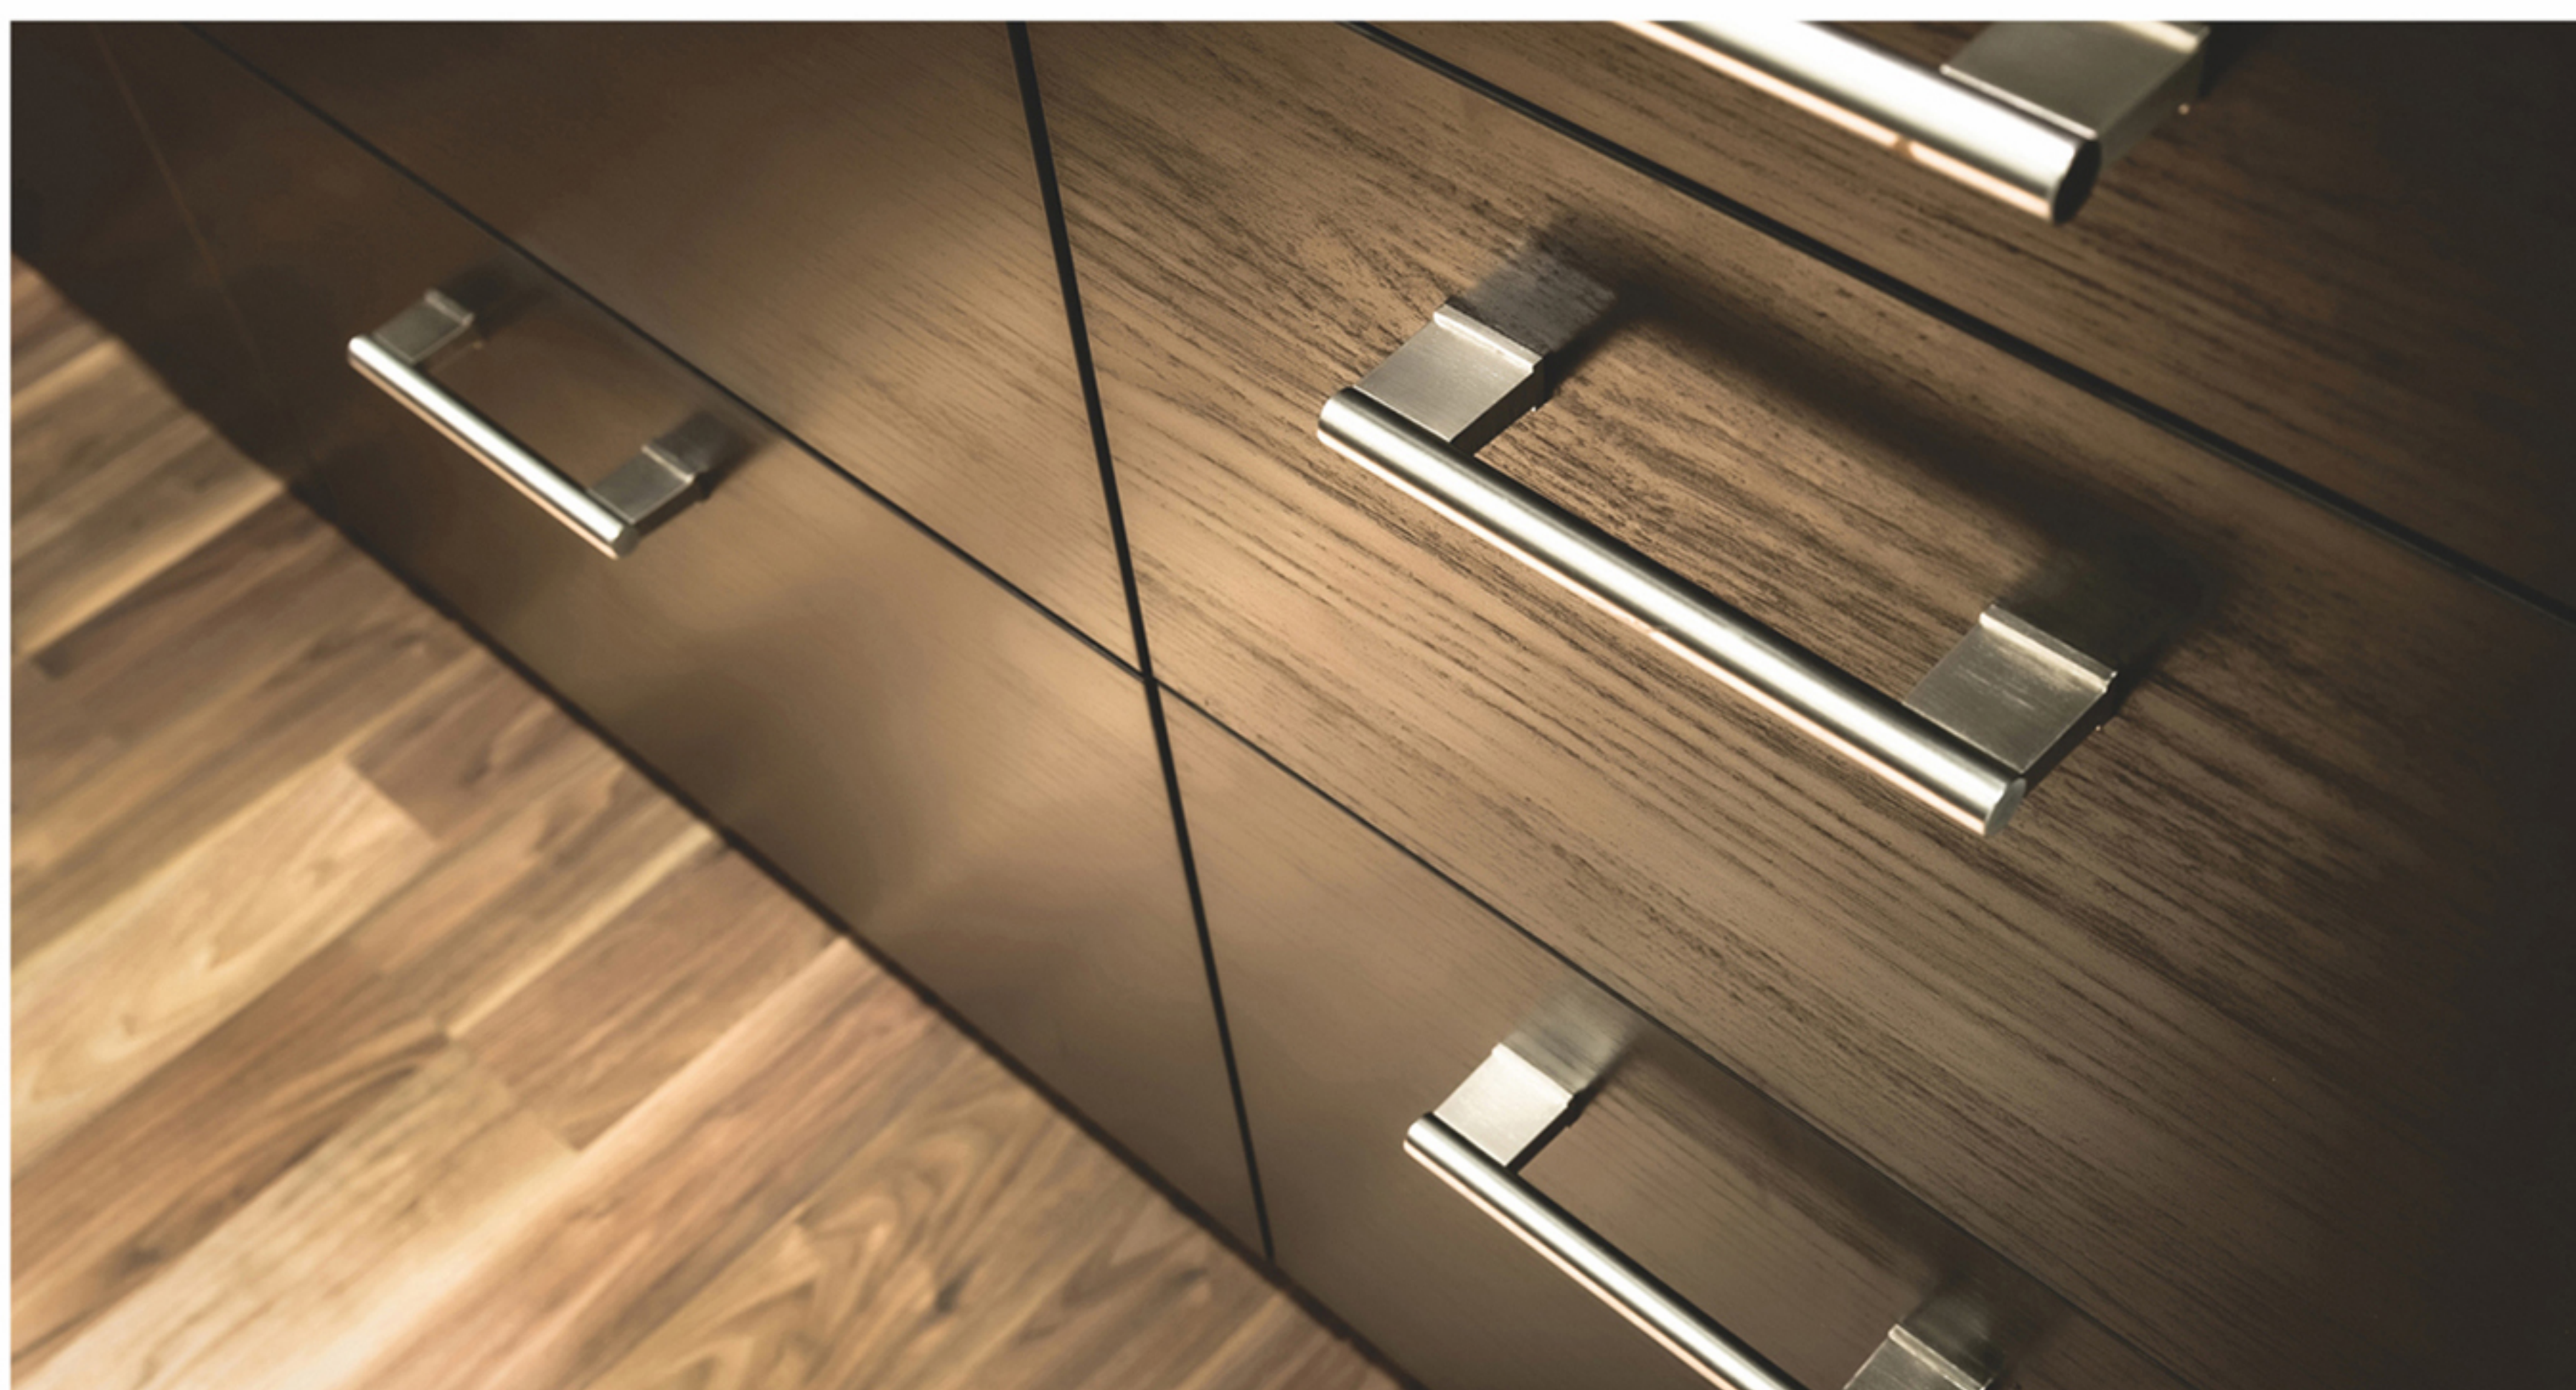

ITEM	C-C(mm)	L1(mm)	L2(mm)	L3(mm)	L4(mm)	H(mm)
A	96	126	22	12.6	12	34.9
B	128	158	22	13.2	13	

RA-H1082128BORB

Features:

- Classic metal pull
- Brush oil-rubbed bronze finish
- Screw included

Size:

- RA-H108296BORB A. 5"L x 1 3/8"H
- RA-H1082128BORB B. 6 1/4"L x 1 3/8"H