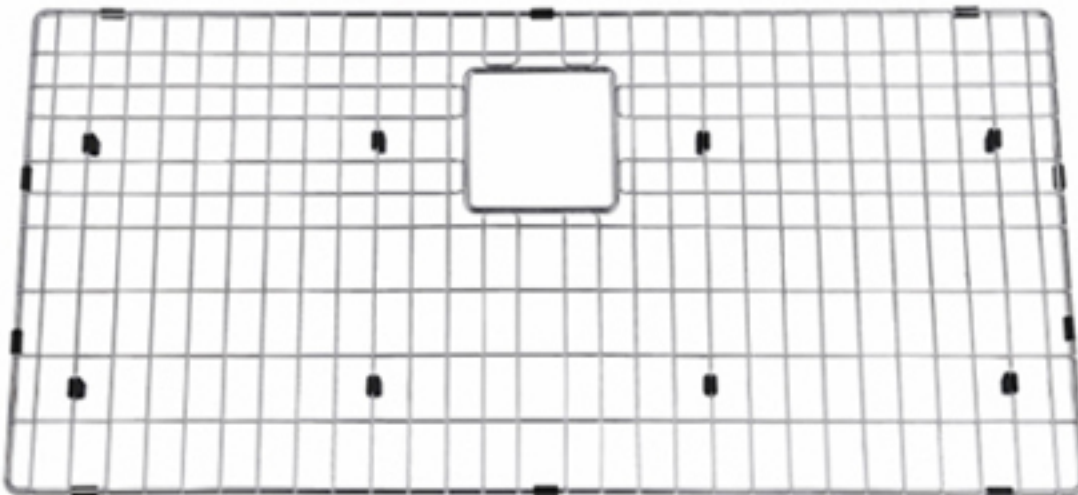

RA-GHDSQ3219S