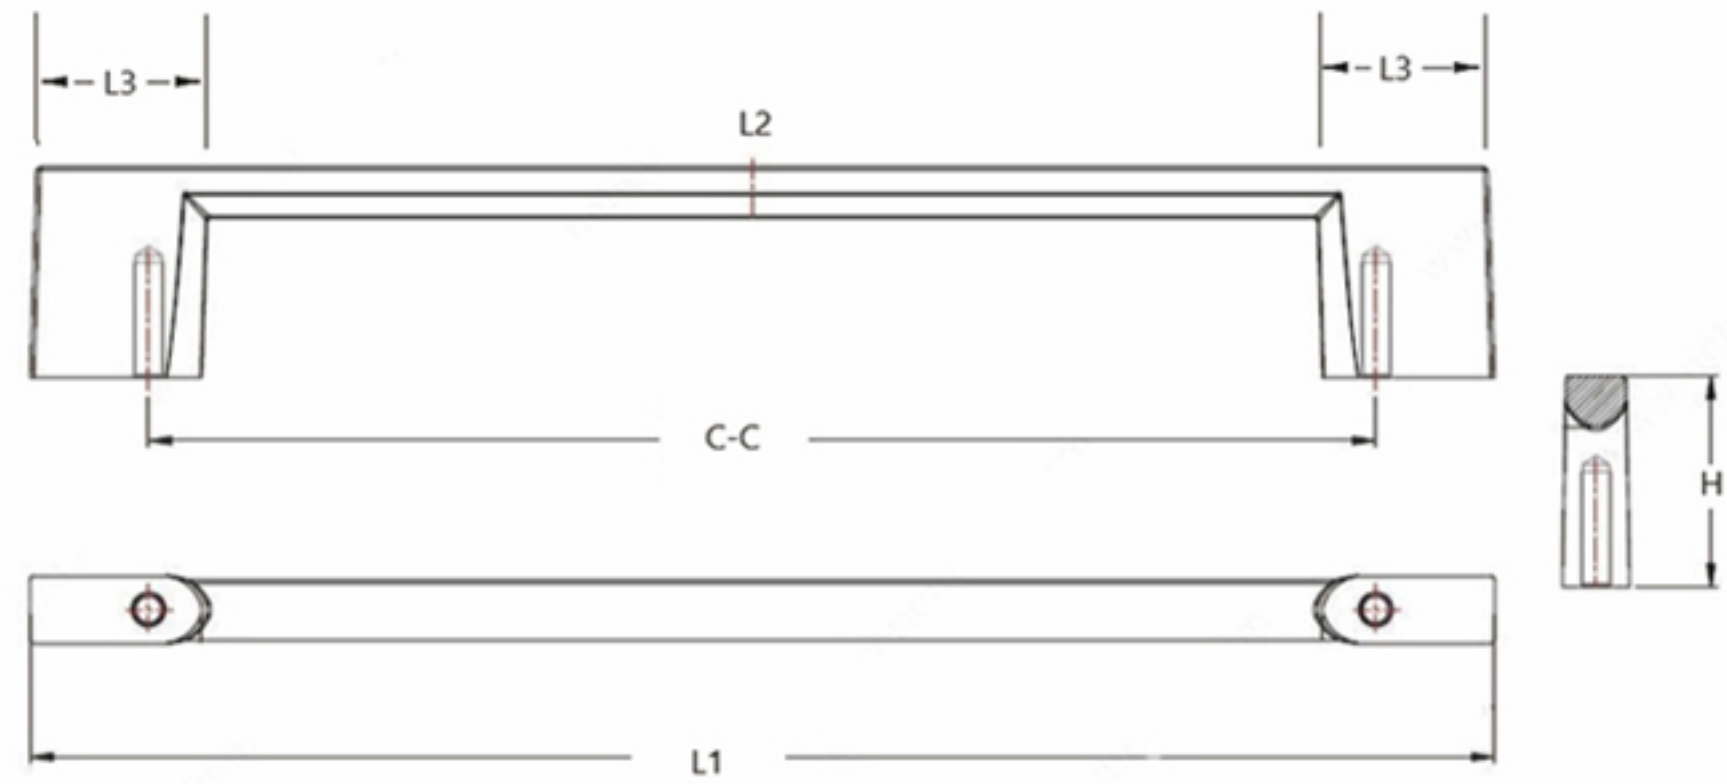

Cabinet handles series

RA-H1165128MB

Features:

- Contemporary solid steel knob
- Matte black finish
- Screws included

Size:

- RA-H116596MB A. 4 1/2"L x 1"H
- RA-H1165128MB B. 5 7/8"L x 1"H
- RA-H1165160MB C. 7 1/2"L x 1"H
- RA-H1165192MB D. 8 3/4"L x 1"H

ITEMN□	C-C(mm)	L1(mm)	L2(mm)	L3(mm)	H(mm)
A	96	113.5	6.5	17	25.5
B	128	151.5	6.5	19	25.5
C	160	189	7	23.5	26
D	192	224	7.5	25.5	27