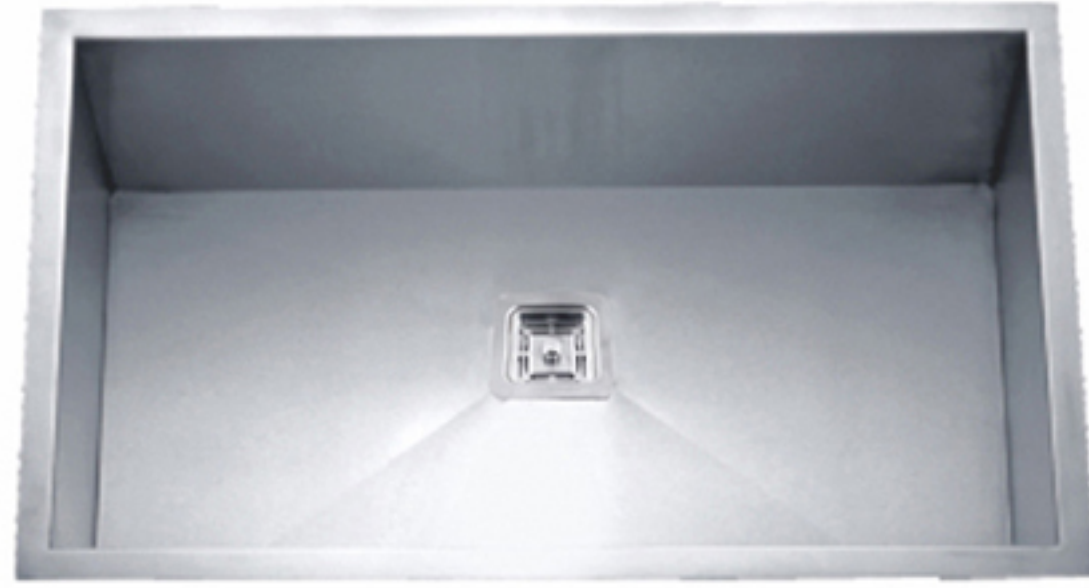

RA-HDSQ3018S

Features

- Handmade sink
- Undermount
- 304 Stainless steel
- 10mm radius corner
- Mounting clips and cutting template
- Undercoated and sound pads
- 16 gauge
- Satin finish
- Standard 3-1/2" drain opening

Optional Accessories:

- RA-GHDSQ3018S Bottom grid
- RA-SS Stainless steel strainer
- RA-SSA Square waste disposal adapter

Dimension(inch):

30" × 18" × 10"

Material: SUS304

Finish: Brushed