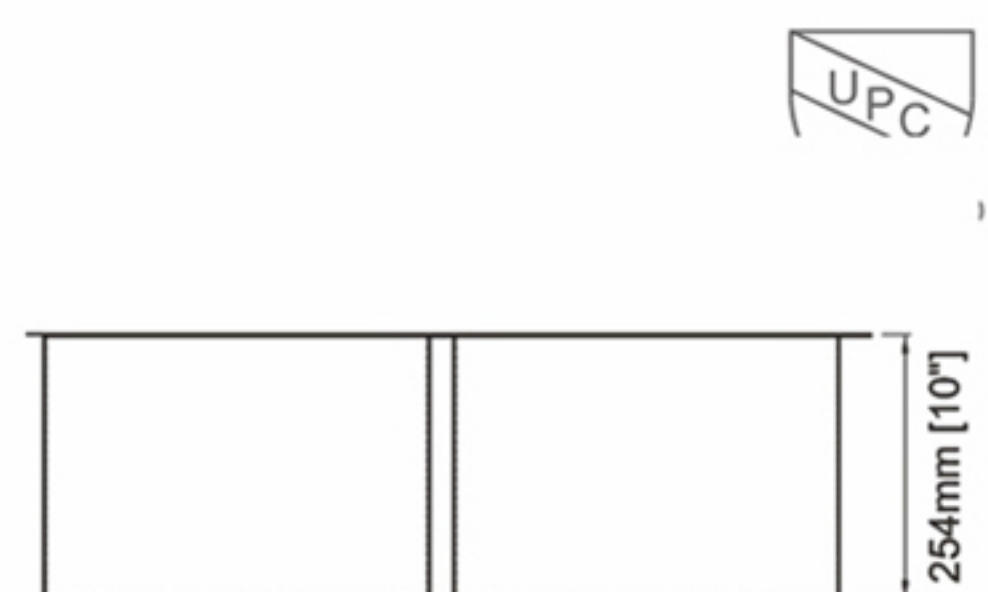

### Dimension(inch):

32" × 19" × 10"

**Material:** SUS304

**Finish:** Brushed