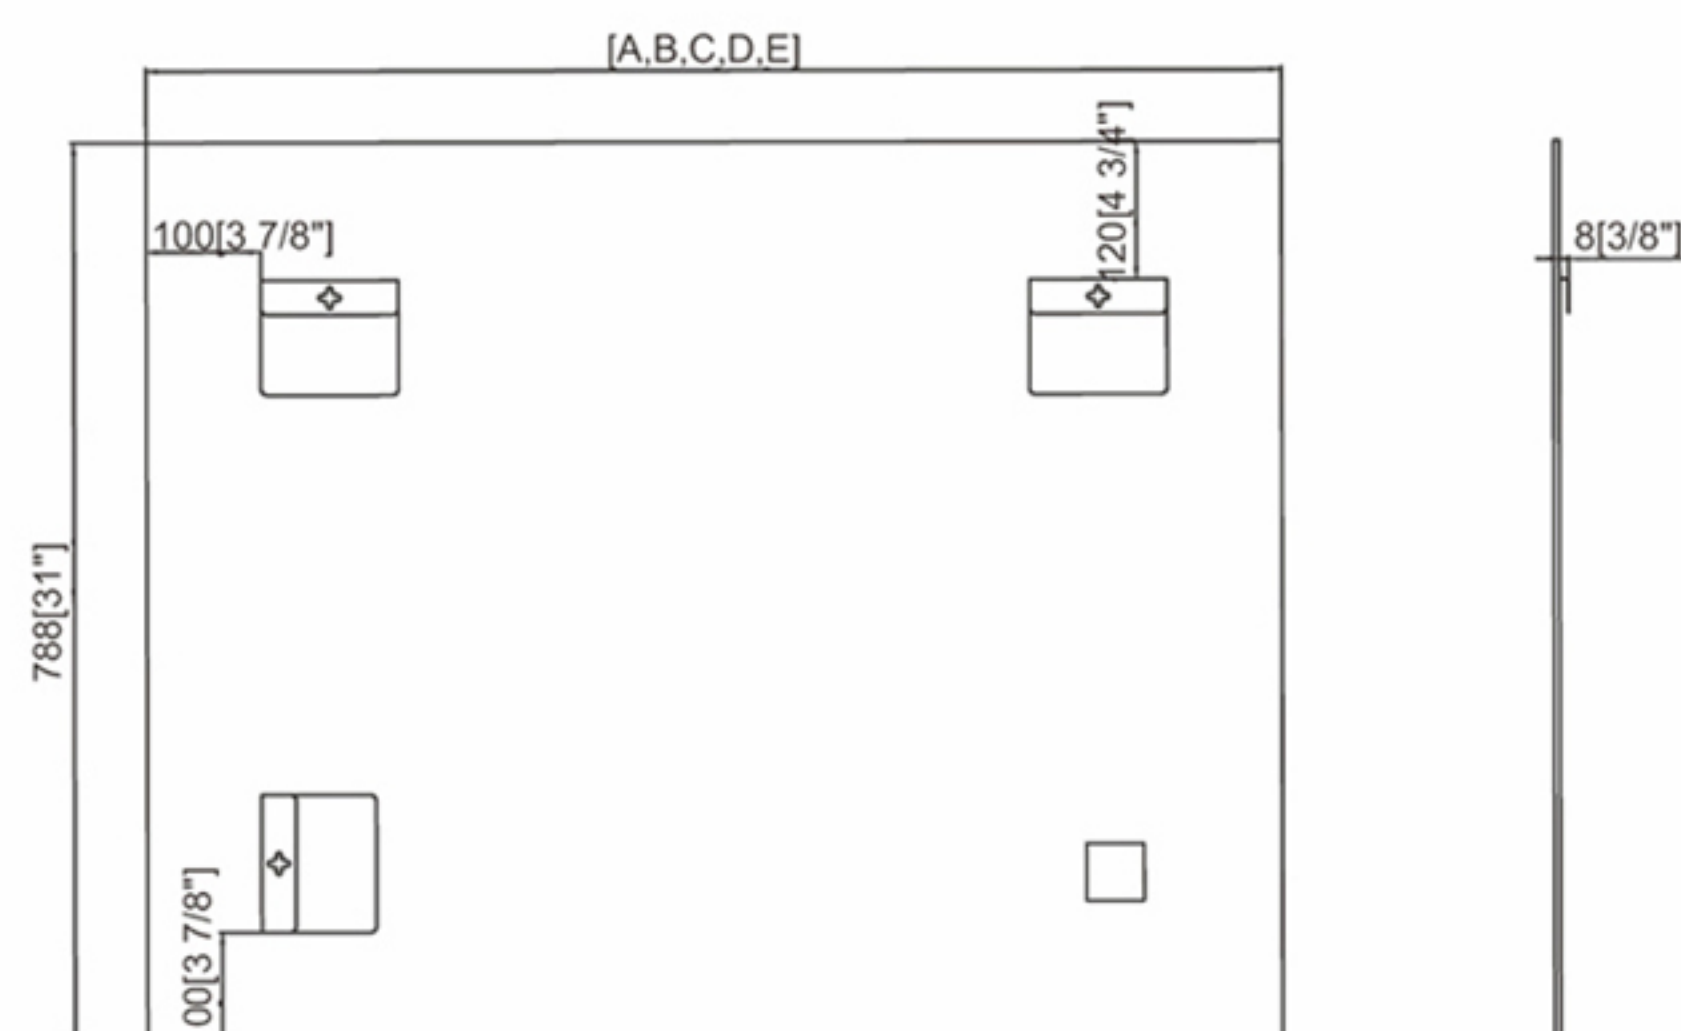

RA-M3931

Features:

- Simple Plain mirror without light
- 5mm thickness mirror with back safety PVC film
- With three hang bar which would be Horizontal and Vertical hang

Sizes:

- RA-M2431 A. W24"×H31"×D 3/16"
- RA-M3131 B. W31"×H31"×D 3/16"
- RA-M3931 C. W39"×H31"×D 3/16"
- RA-M4731 D. W47"×H31"×D 3/16"
- RA-M6031 E. W60"×H31"×D 3/16"