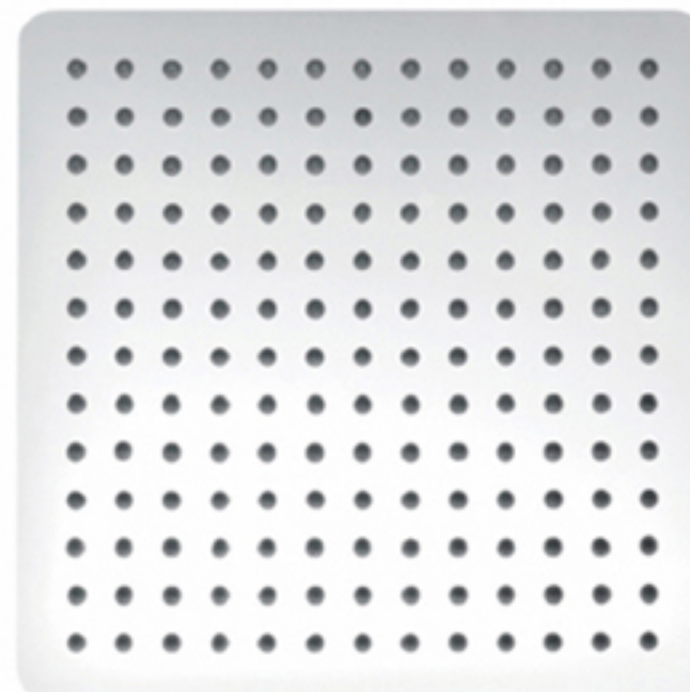

RA-SH611BN

Features:

- Square rain shower head
- Easy to clean silicone nozzles
- Ultra-thin durable rust resistant stainless steel construction

Finish:

- RA-SH611BN (Brushed nickel)
- RA-SH611CR (Chrome)

Size:

- 11 4/5"W × 11 4/5"H × 1 7/9"D