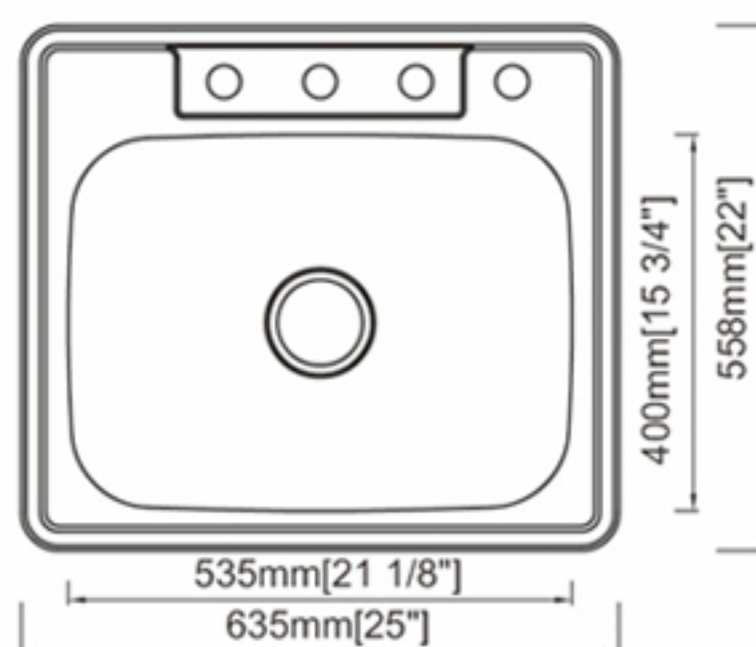

### Dimension (inch):

33" x 22" x 9"

**Material:** SUS304

**Finish:** Brushed