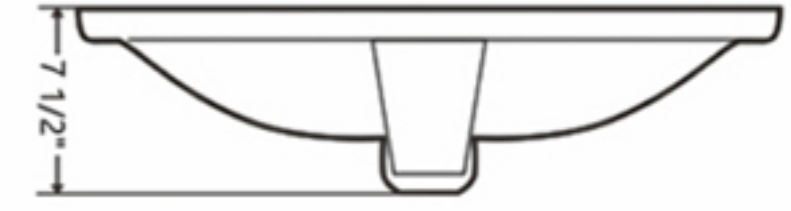

RA-VSSQ18

Features:

- Ceramic square undermount sink
- White gloss finish
- With overflow hole
- Undermount installation

Optional Pop up drains:

- RA-POP1AC (Chrome)
- RA-POP2AC (Chrome)
- RA-POP1ABN (Brush nickel)
- RA-POP2ABN (Brush nickel)

Size:

- 18 1/8"L × 13 3/8"W × 1/2"H