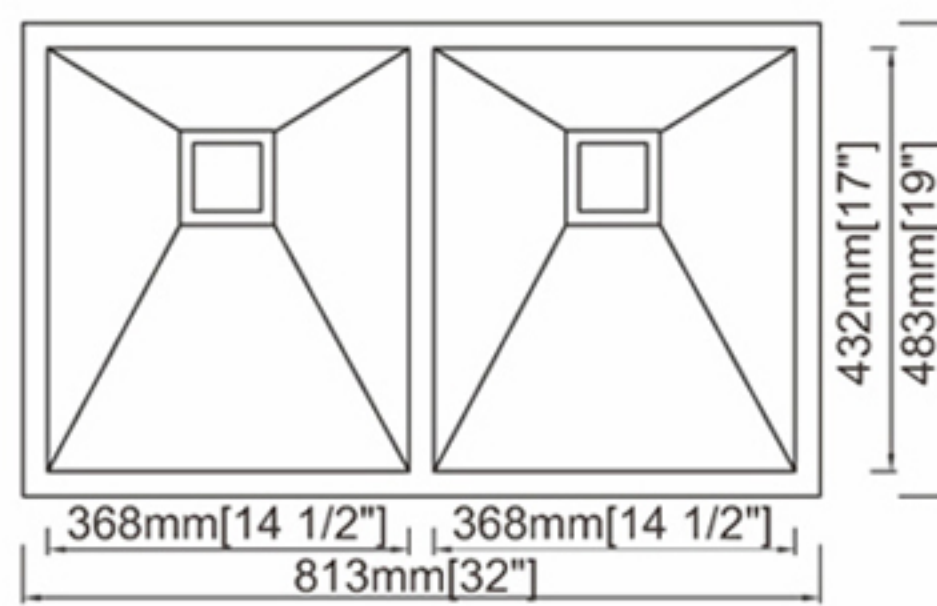

Handmade series

RA-HDSQ3219

Features

- Handmade sink
- 10mm radius corner
- Undermount
- Mounting clips and cutting template
- 304 Stainless steel
- Undercoated and sound pads
- 16 gauge
- Satin finish
- Standard 3-1/2" drain opening

Optional Accessories:

- RA-GHDSQ3219 Bottom grid
- RA-SS Stainless steel strainer
- RA-SSA Square waste disposal adapter

Dimension(inch):

32" × 19" × 10"

Material: SUS304

Finish: Brushed