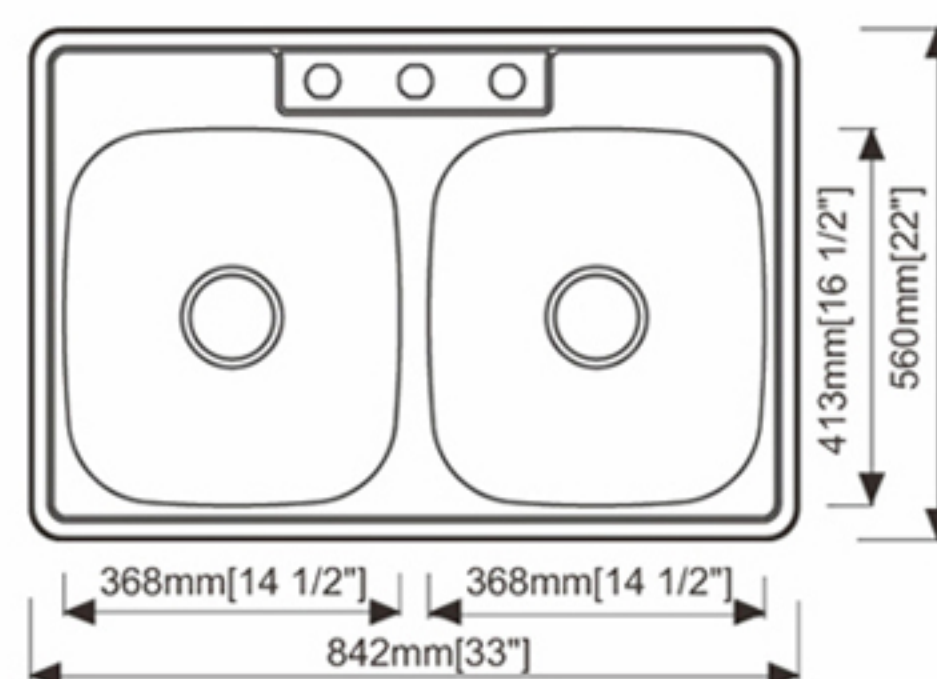

### Dimension (inch):

18" x 15" x 7"

**Material:** SUS304

**Finish:** Brushed