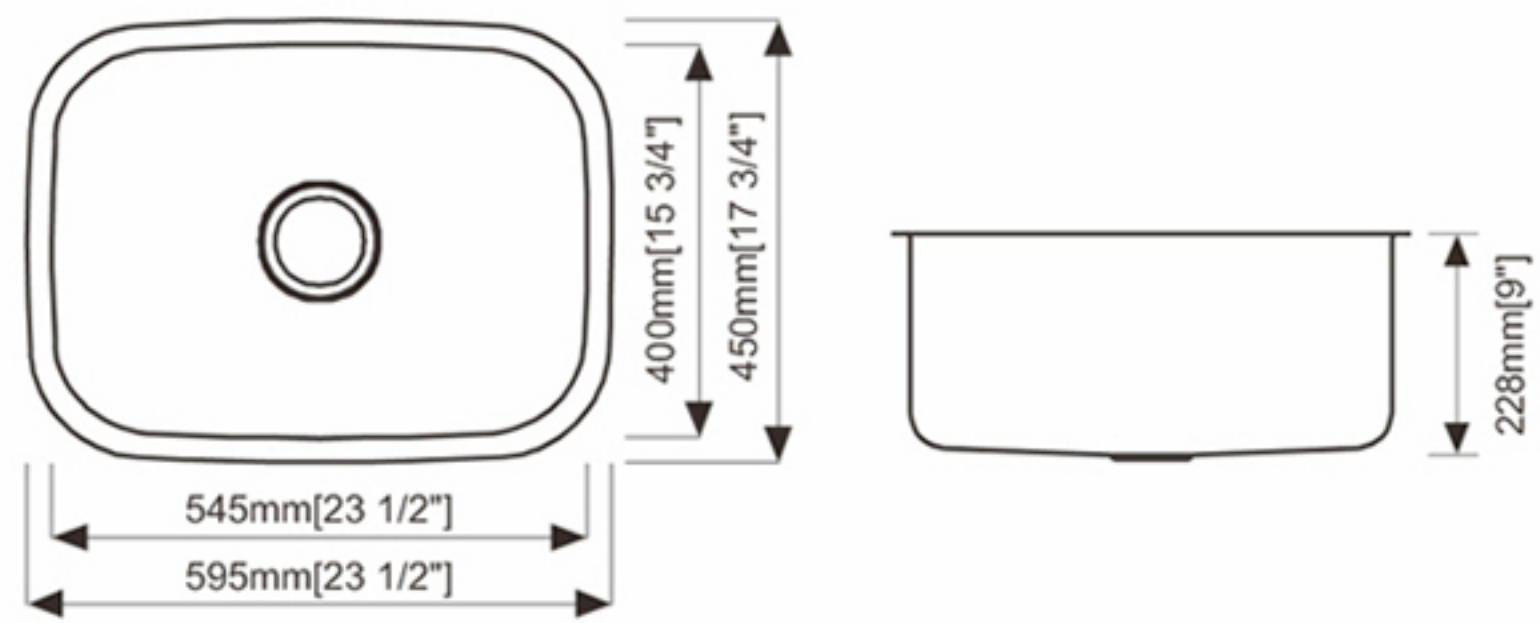

Undermount Sinks series

RA-2418

Features:

- Drawn sink
- Undermount
- 304 Stainless steel
- Standard 3-1/2" drain opening
- Undercoated and sound pads
- Mounting clips and cutting template

Optional Accessories:

- 18 gauge
- Satin finish
- RA-G2418 Bottom grid
- RA-RS2 Stainless steel strainer
- RA-RS1 Stainless steel strainer

Dimension (inch):

23-1/2" x 17-3/4" x 9"

Material: SUS304

Finish: Brushed