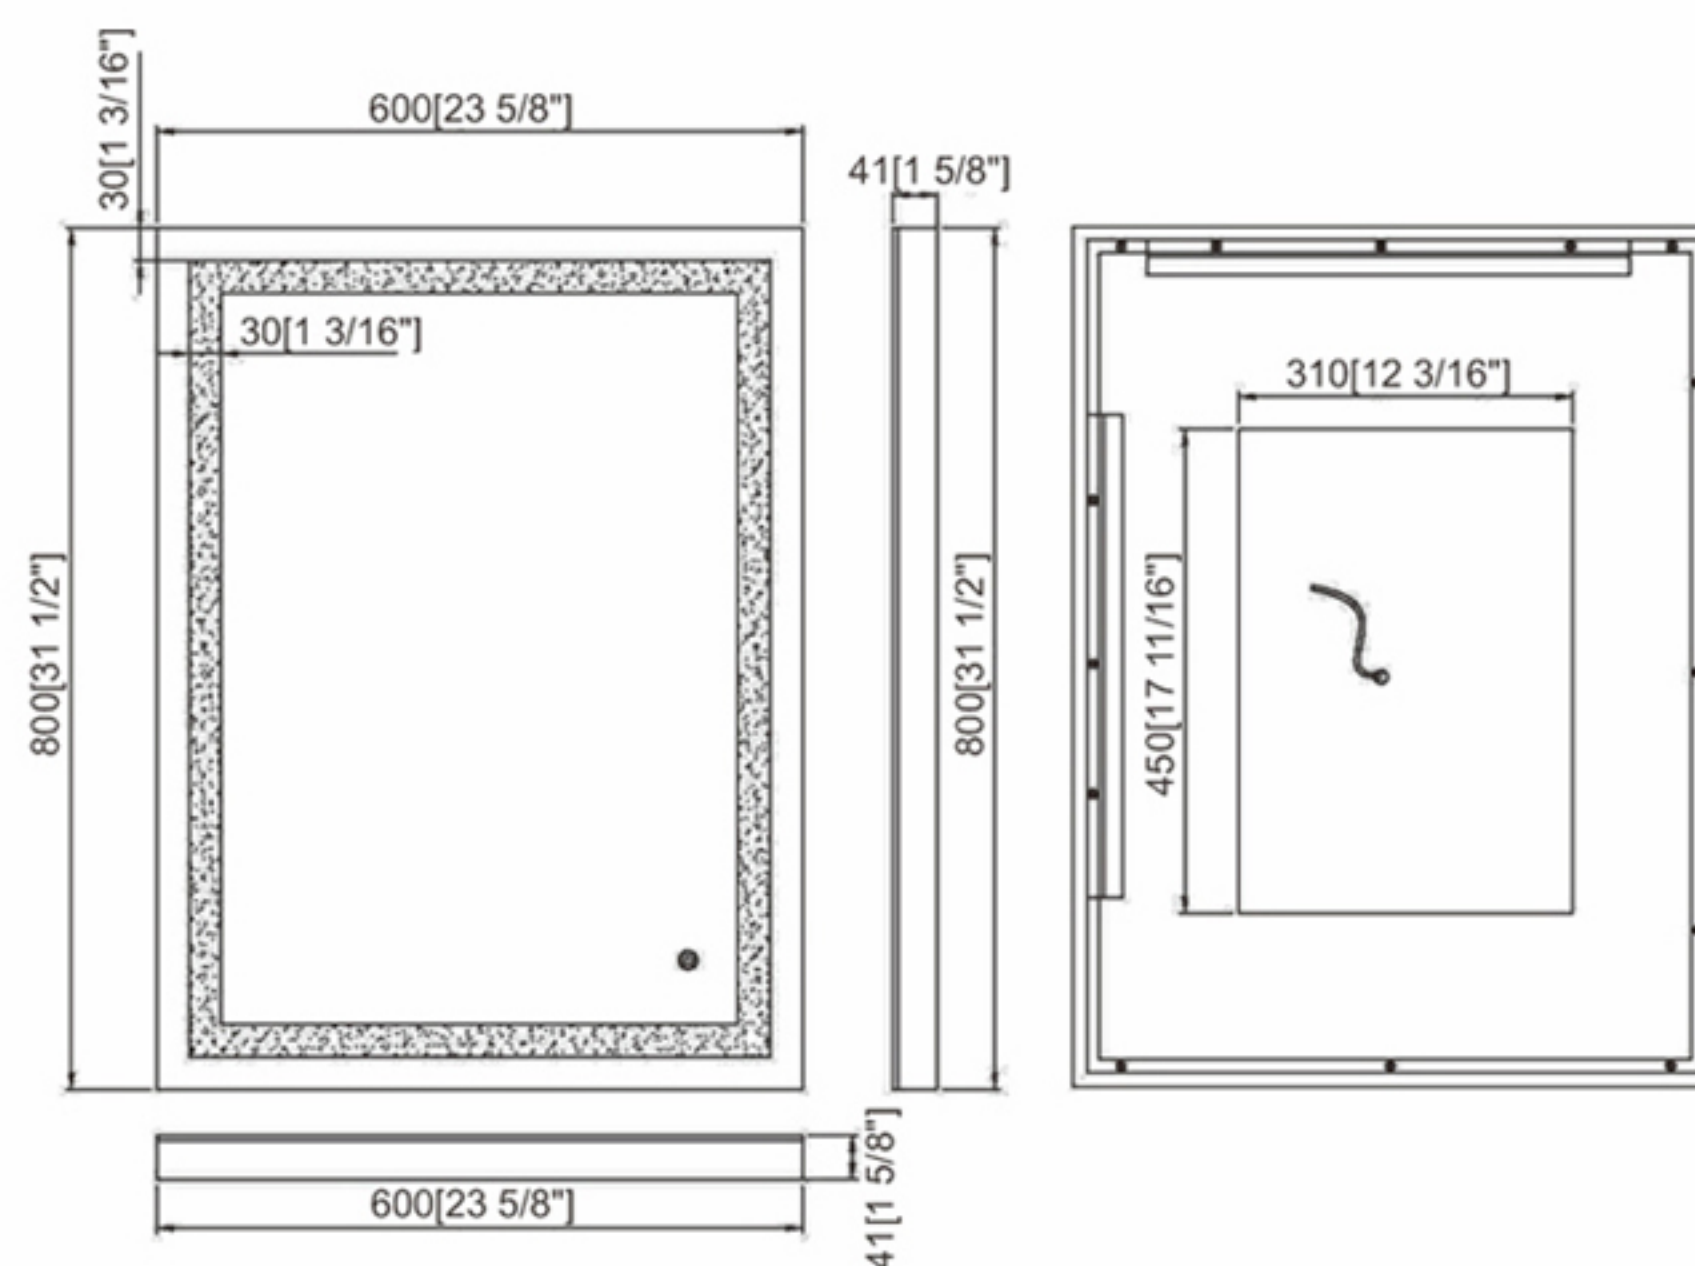

RA-LM2432A

Features:

- Single white colour 6000k
- Dimming can be adjusted
- Touch sensor switch
- Installed horizontally or vertically
- 5mm thickness mirror with back safety PVC film
- IP44 related"
- With defogger pad

Size:

- W23 5/8"×H31 1/2"×D1 5/8"