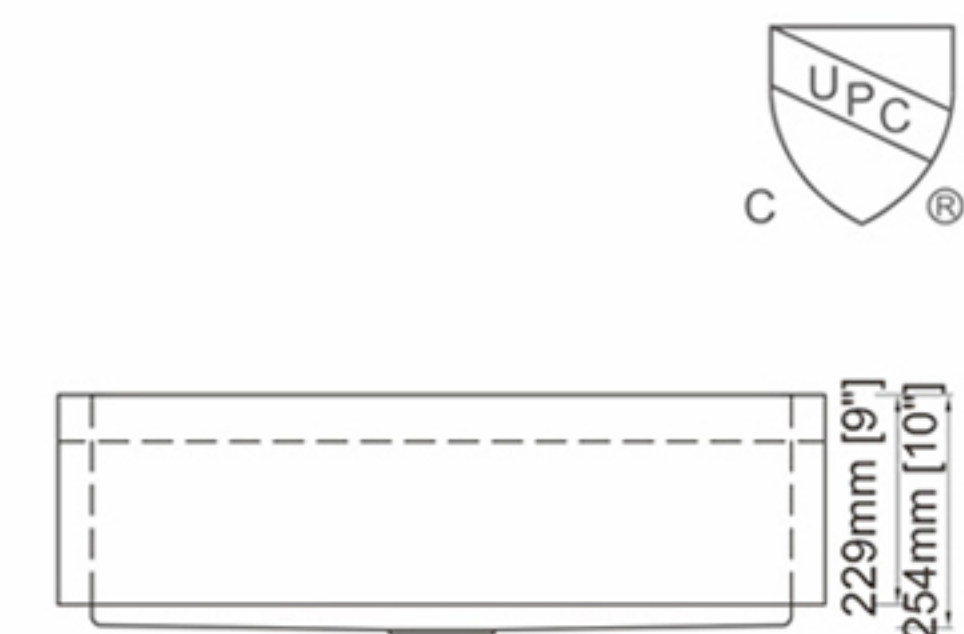

### Dimension(inch):

32" × 19" × 10"

**Material:** SUS304

**Finish:** Brushed