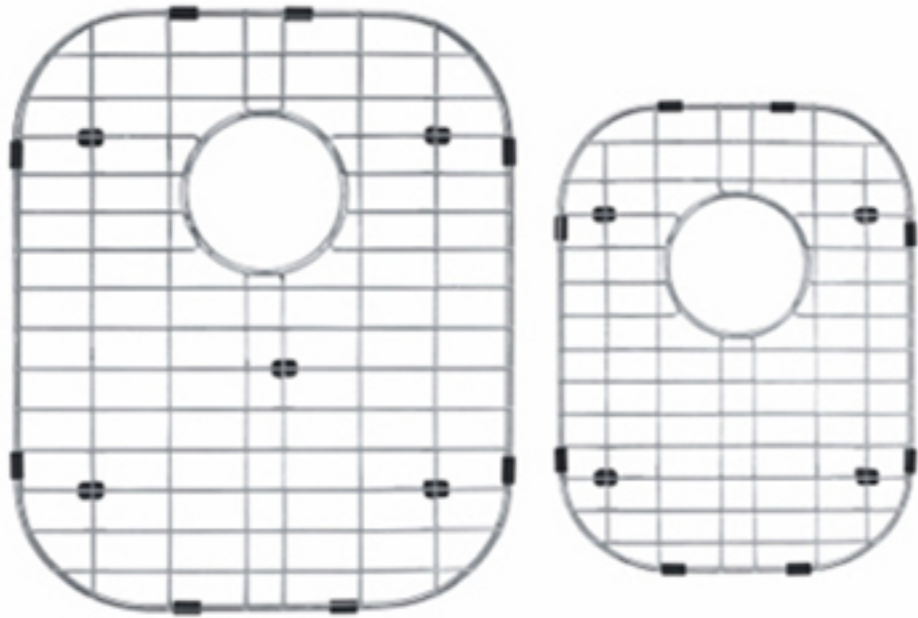

RA-G3221L

RA-G3219

RA-G2118

RA-G2321

RA-G2418

RA-G3018S

RA-GHD3018R10S

RA-GHD3219R10S

RA-GHD3219R10

RA-GHD3018R10

RA-GHDSQ3018S

RA-GHDSQ3219S