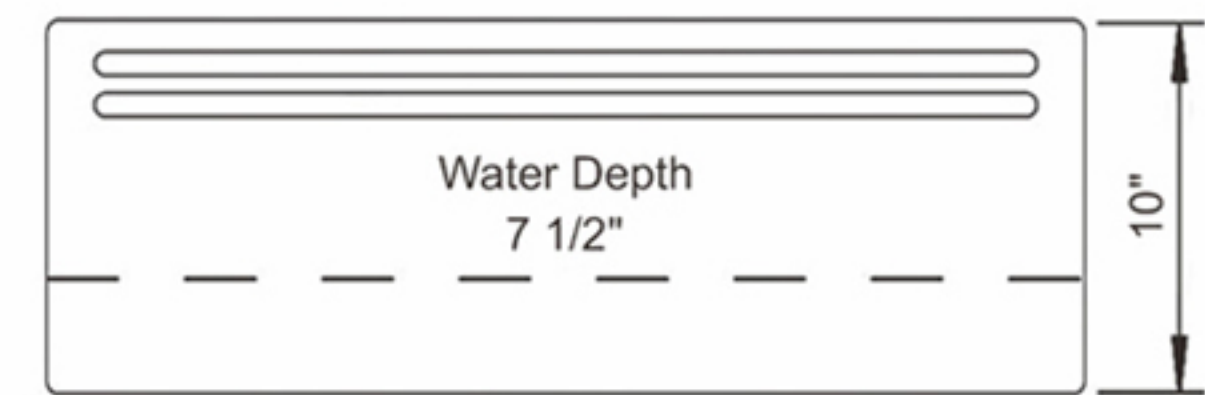

RA-PF3318

Features:

- Vitreous china porcelain
- Reversible installation with notched or grooved front
- Apron farmhouse kitchen style
- Center drain hole
- Rectangular bowl 50/50

Optional accessories:

- Wire sink grid (RA-PF33DG)
- Strainer (RA-RS1L)

Size: 33 1/4"W × 10"H × 18"D