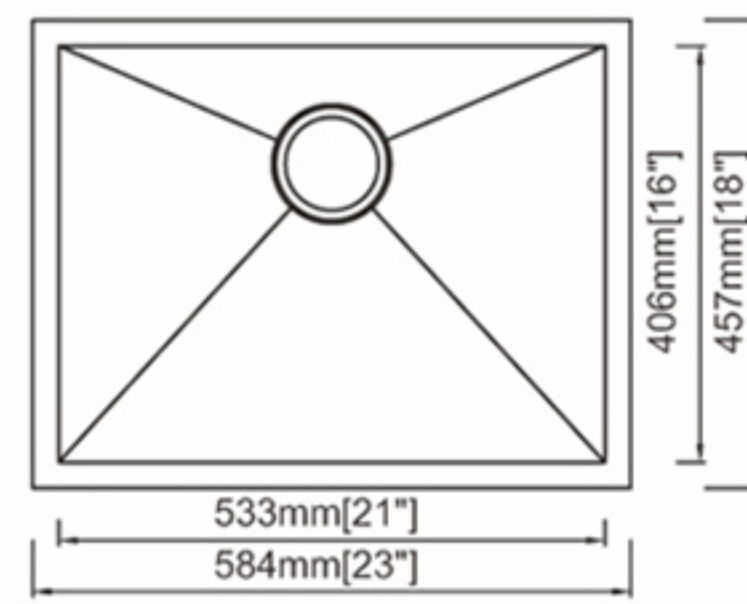

Handmade series

RA-H2318R10S

Features

- Handmade sink
- Undermount
- 304 Stainless steel
- 10mm radius corner
- Mounting clips and cutting template
- Undercoated and sound pads
- 16 gauge
- Satin finish
- Standard 3-1/2" drain opening

Accessories Included:

- RA-GH2318R10S Bottom grid × 1
- RA-RS2 Stainless steel strainer × 1

Dimension (inch):

23" × 18" × 10"

Material: SUS304

Finish: Brushed