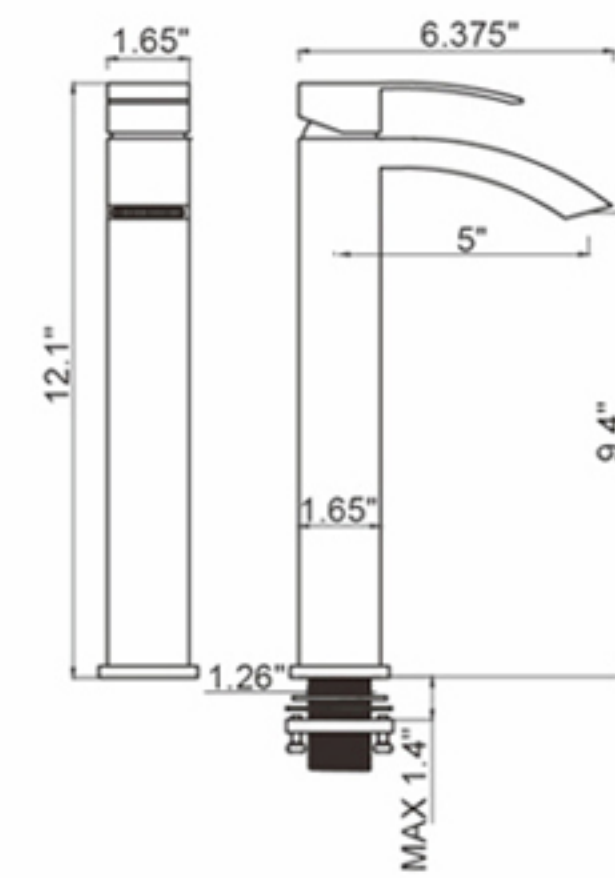

RA-4127CR

Features:

- Brass body
- Ceramic Cartridge
- Mounting parts included
- Installation hole 1-3/8"
- Water lines included
- Flow rate 1.5 GPM
- Vessel Installation

Finish:

- RA-4127CR Chrome
- RA-4127BN Brushed Nickel