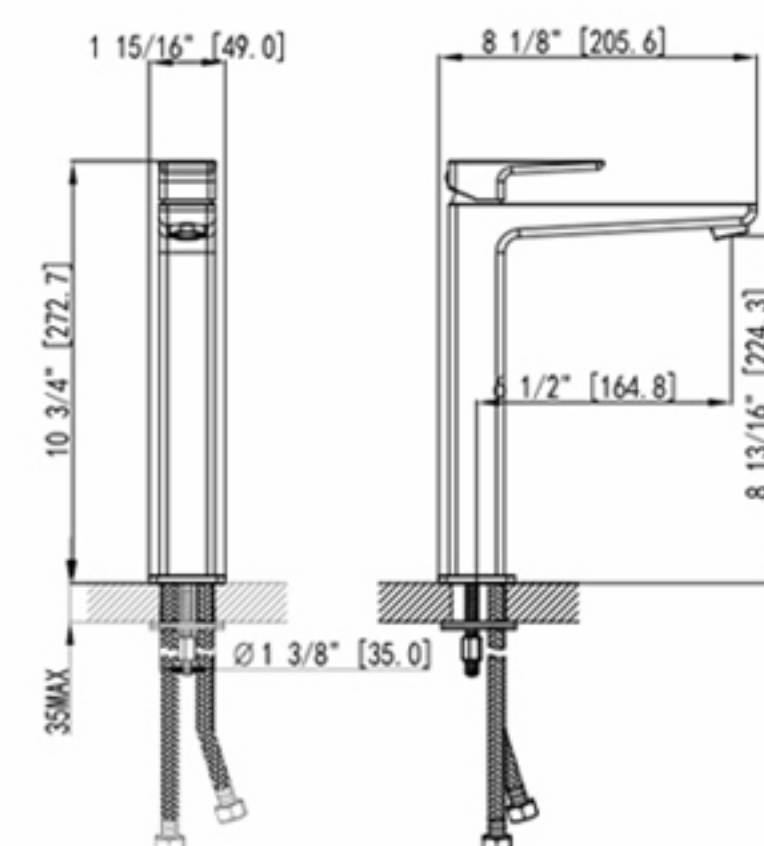

RA-FA164BN

Features:

- Brass body
- Ceramic Cartridge
- Mounting parts included
- Installation hole 1-3/8"
- Water lines included
- Flow rate 1.5 GPM
- Vessel Installation

Finish:

- RA-FA164C Chrome
- RA-FA164BN Brushed Nickel