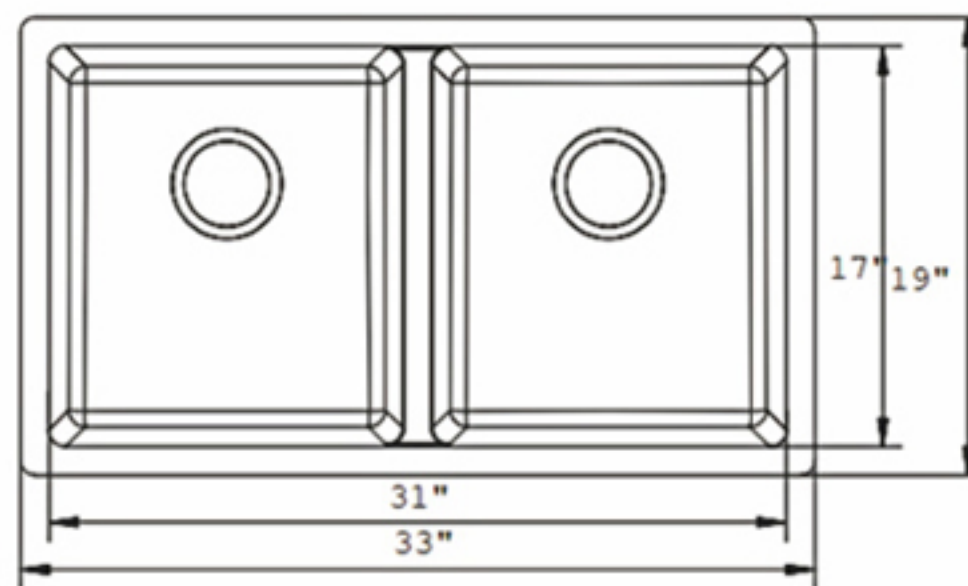

RA-G3319BK

Features:

- Undermount double basin sink with a 50/50 split
- Max density withstands high temperatures
- Resistant to scratches and stains

- Non-porous surface is impervious to bacteria
- Noise cessation
- Order Strainer(RA-RS1L)separately

Finish:

- RA-G3319BK (Black)
- RA-G3319DC (Mocha)
- RA-G3319LG (Concrete)

Size:

33"W × 19"D × 9.5"H