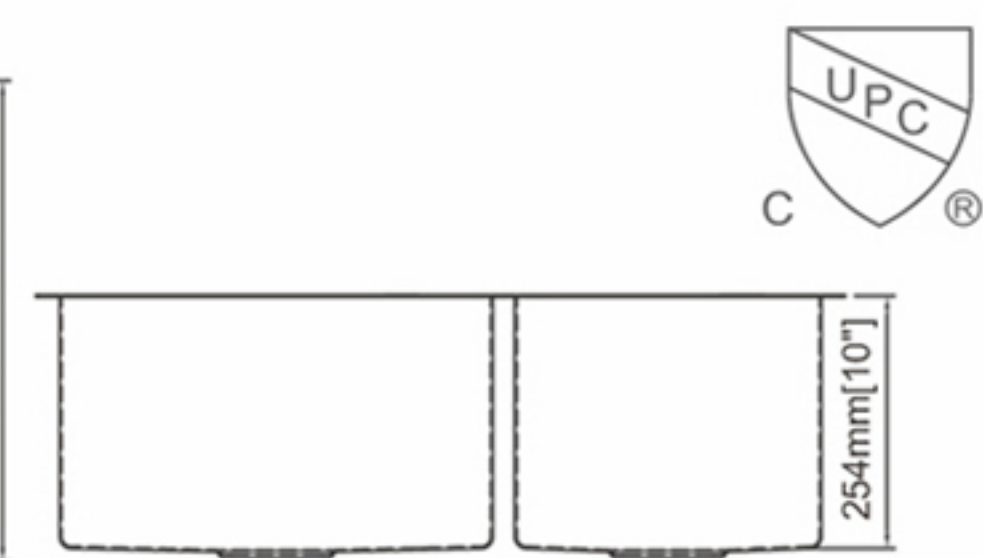

### Dimension(inch):

32" × 19" × 10"

**Material:** SUS304

**Finish:** Brushed