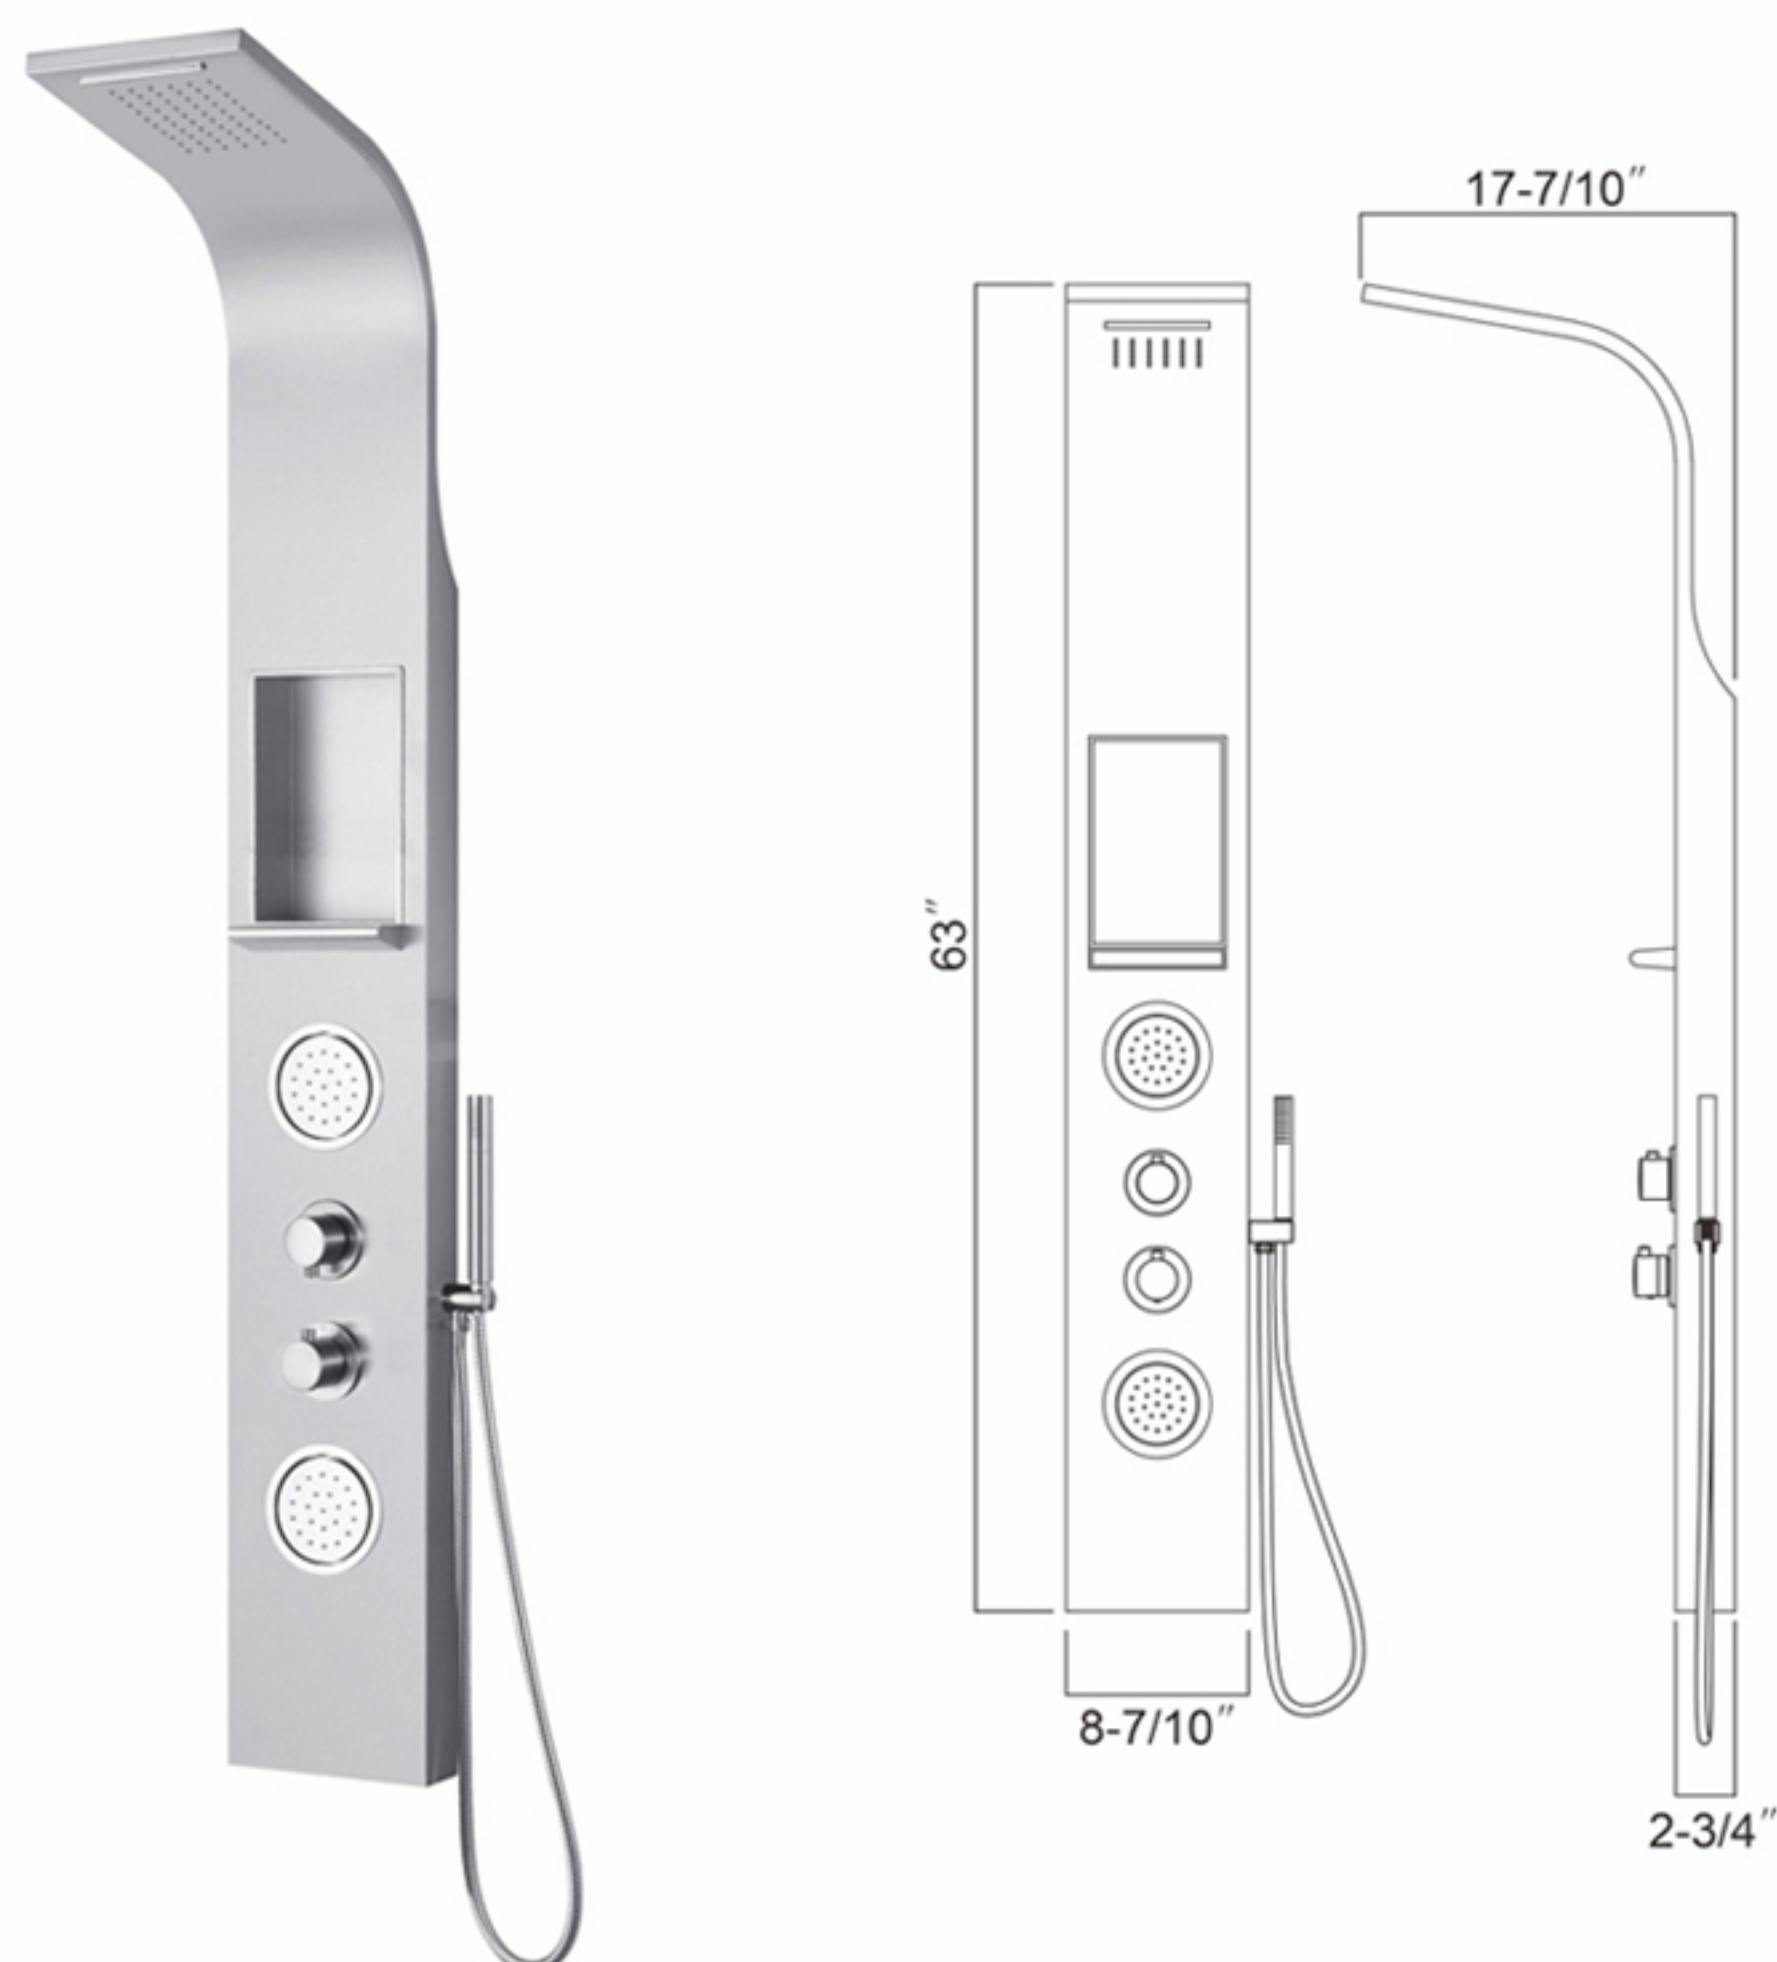

RA-SP8158

Features:

- 304 stainless steel body in brushed finish
- Inbuilt head shower with 6×10 rubber tips and waterfall
- With 2pcs movable ABS massage jets
- Brass hand shower holder in brushed finish
- Zinc knob and handle in brushed color
- Thermostat
- 1.5 stainless steel double locked flexible hose
- Stainless steel braided hose
- Pre-plumbed
- Wall mount

Size:

- 63"H×8 7/10"W×2 3/4"D