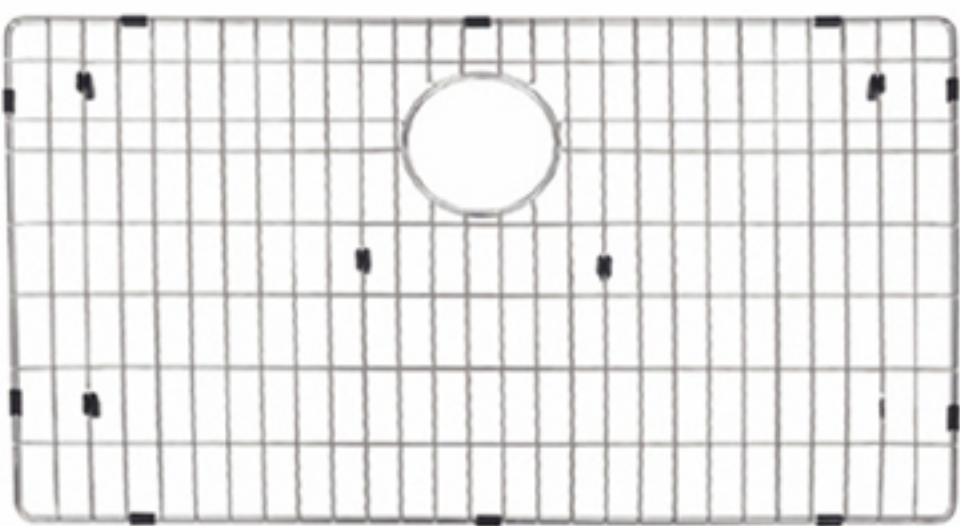

RA-GHD3018R10S