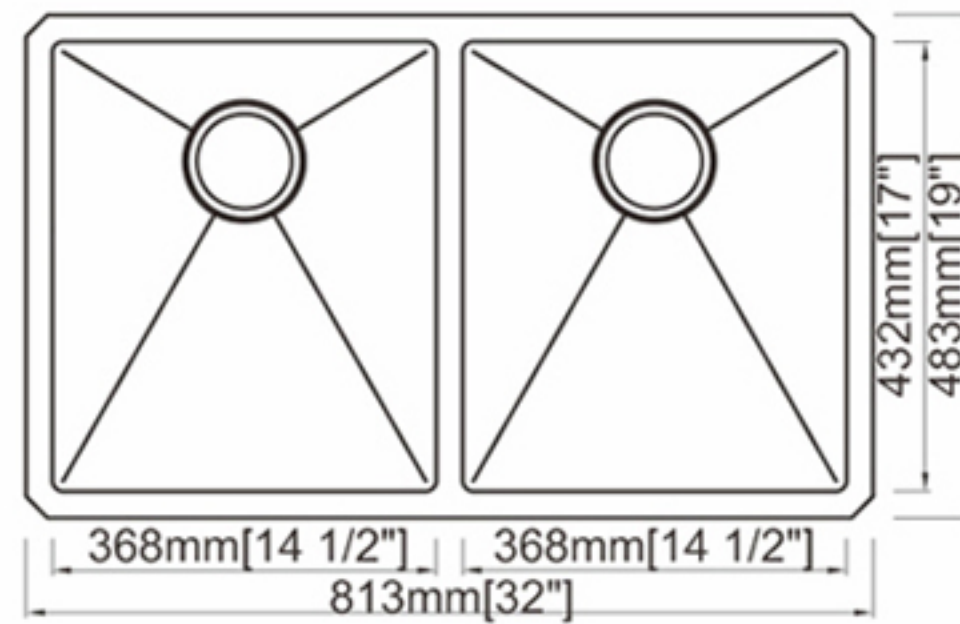

Handmade series

RA-H3219R10

Features

- Handmade sink
- Undermount
- 304 Stainless steel
- 10mm radius corner
- Mounting clips and cutting template
- Undercoated and sound pads
- 16 gauge
- Satin finish
- Standard 3-1/2" drain opening

Accessories Included:

- RA-GH3219R10 Bottom grid × 2
- RA-RS2 Stainless steel strainer × 1

Dimension(inch):

32" × 19" × 10"

Material: SUS304

Finish: Brushed