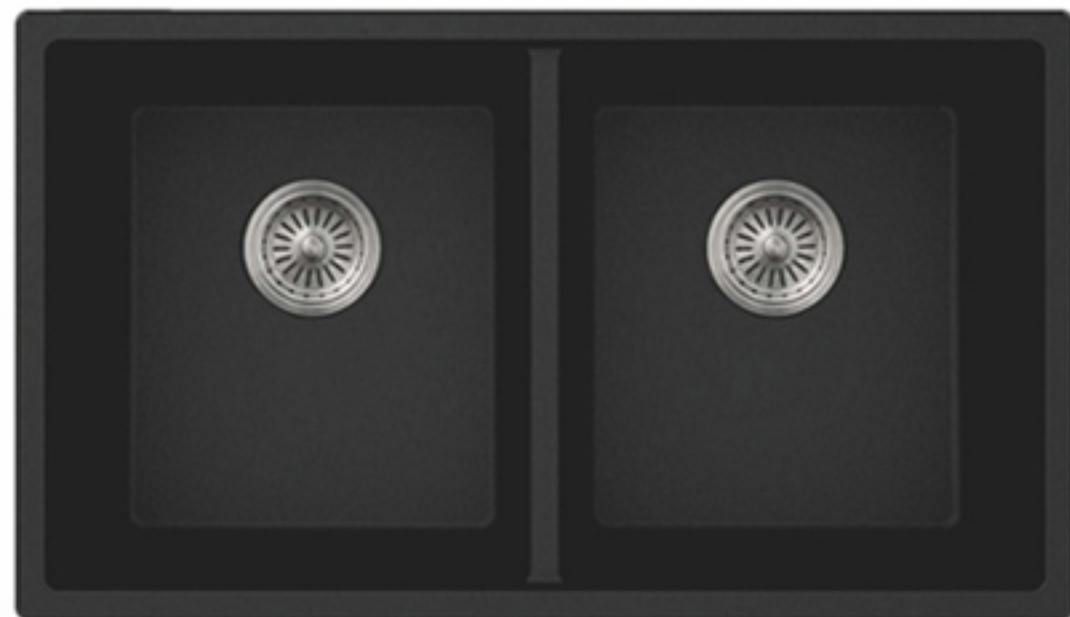

RA-G3319BK

Features:

- Undermount double basin sink with a 50/50 split
- Max density withstands high temperatures
- Resistant to scratches and stains

- Non-porous surface is impervious to bacteria
- Noise cessation
- Order Strainer(RA-RS1L)separately

Finish:

- RA-G3319BK (Black)
- RA-G3319DC (Mocha)
- RA-G3319LG (Concrete)

Size:

33"W × 19"D × 9.5"H