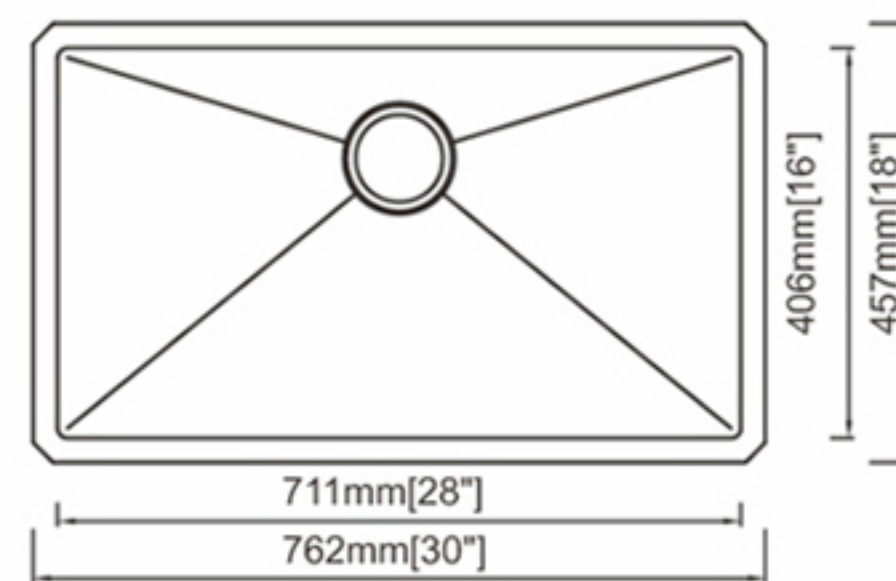

### Dimension (inch):

30" x 18" x 9"

**Material:** SUS304

**Finish:** Brushed

### Dimension (inch):

23" × 18" × 10"

**Material:** SUS304

**Finish:** Brushed