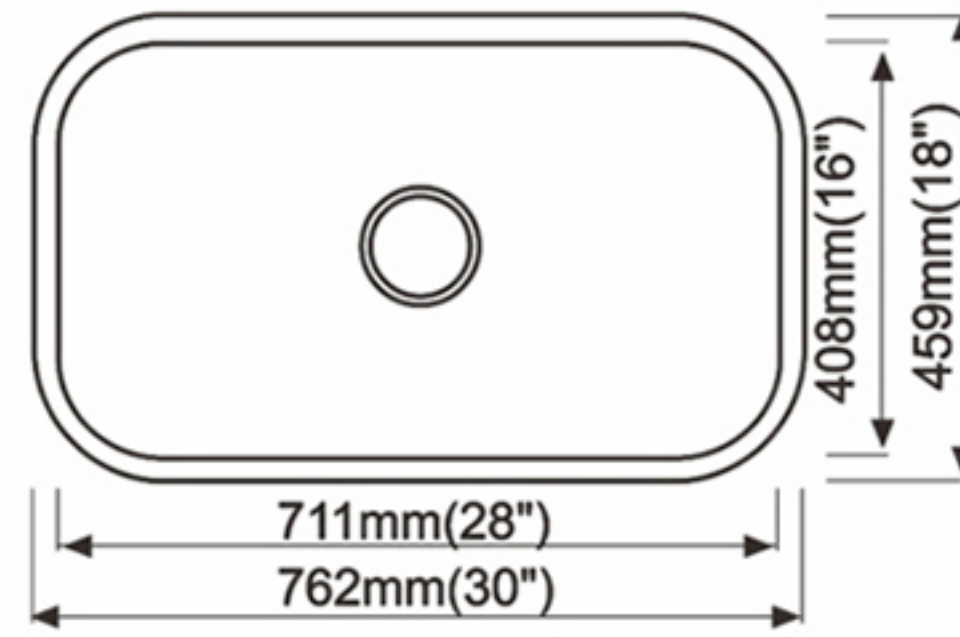

### Dimension(inch):

32" × 20-3/4" × 9 7/16"  
**Material:** SUS304  
**Finish:** Brushed

### Dimension (inch):

32" × 20-3/4" × 9/7-1/2"  
**Material:** SUS304  
**Finish:** Brushed

### Dimension (inch):

31-1/2" × 20-1/2" × 9/7"  
**Material:** SUS304  
**Finish:** Brushed

### Dimension (inch):

29-1/2" × 17-3/4" × 7-7/8"  
**Material:** SUS304  
**Finish:** Brushed