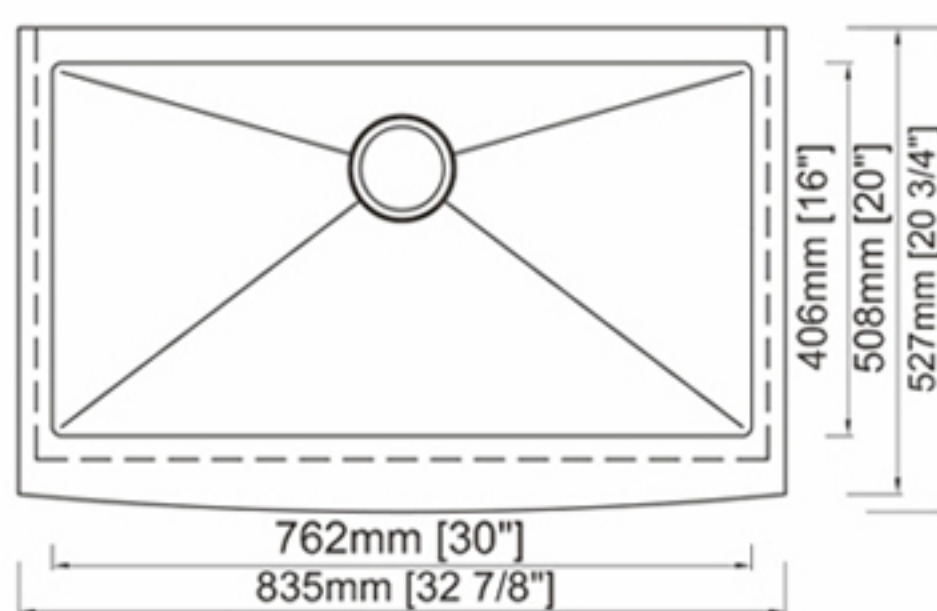

### Dimension(inch):

32" × 19" × 10"

**Material:** SUS304

**Finish:** Brushed