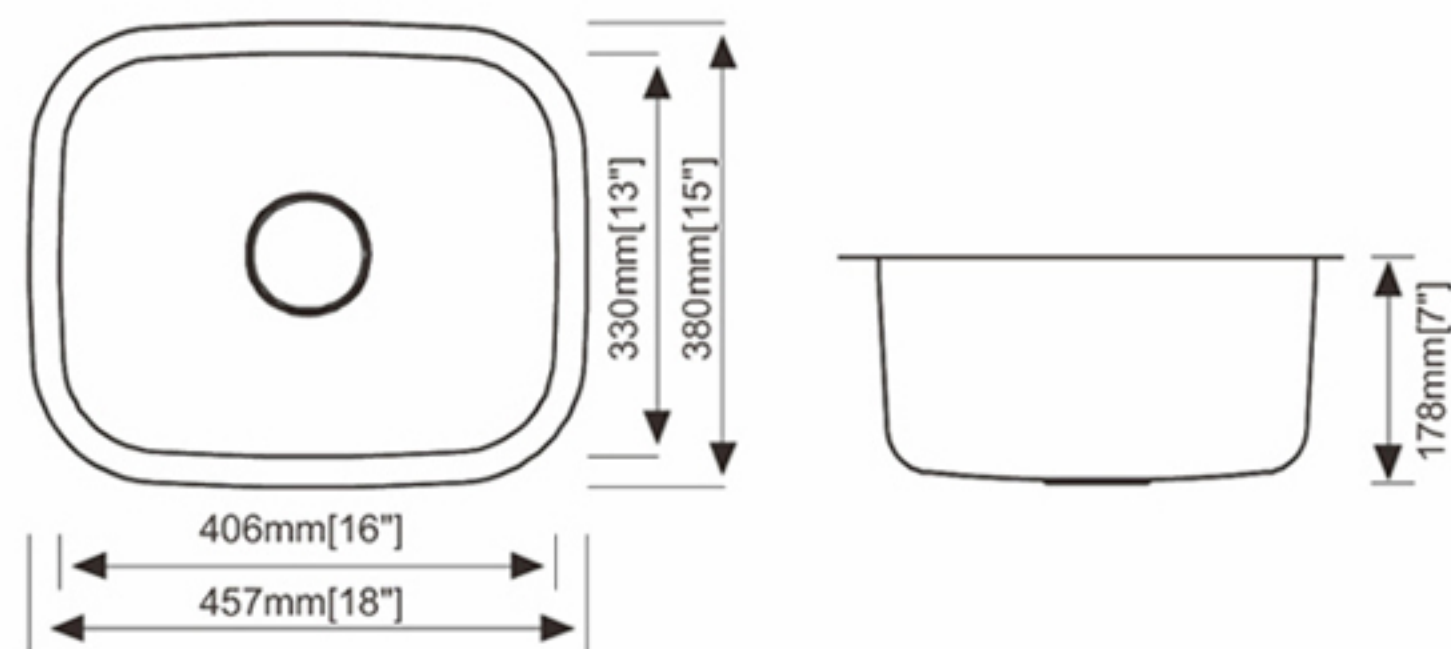

### Dimension (inch):

23-1/2" x 17-3/4" x 9"

**Material:** SUS304

**Finish:** Brushed