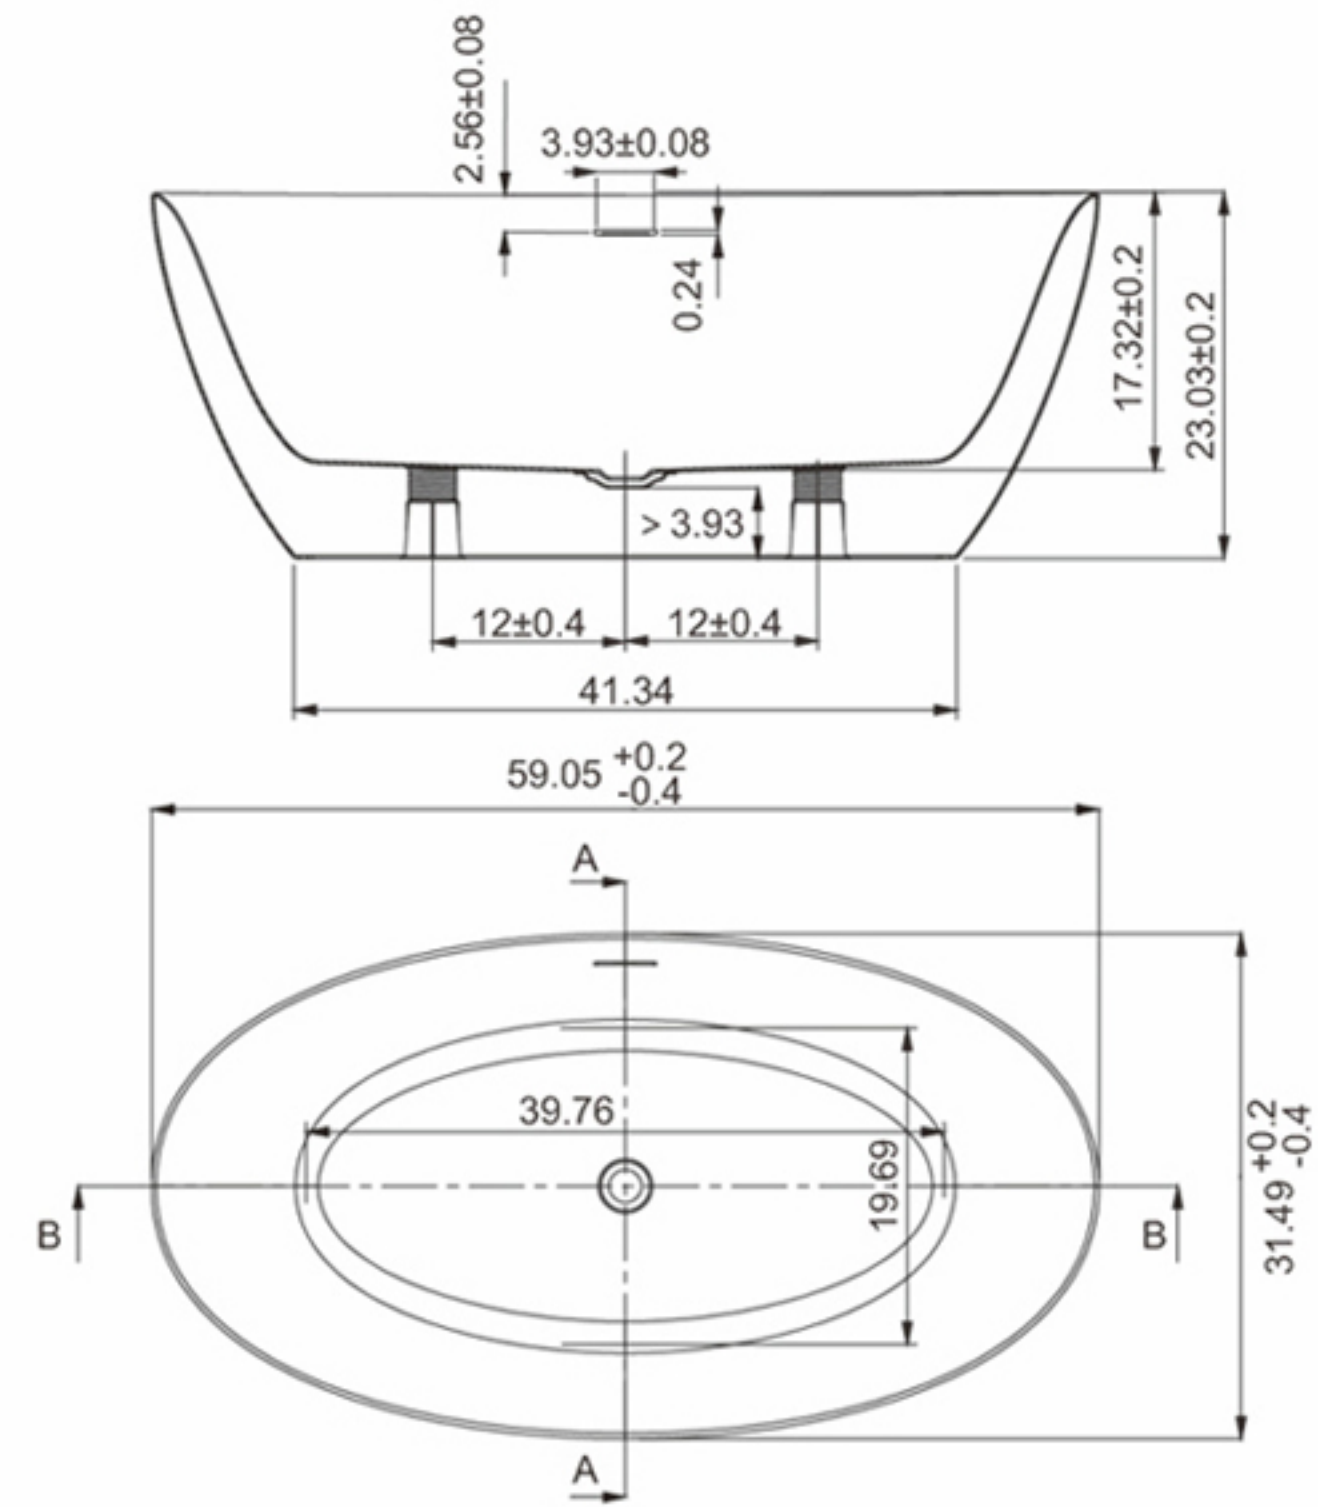

Bathtub series

RA-ABBO59

Features:

- Freestanding Installation
- White gloss finish
- Overflow
- Acrylic Material
- central drain
- Pop up drain not included

Size:

- 59" × 31.5" × 23"

Optional Pop Up Drains:

- RA-ABPOPCR Chrome
- RA-ABPOPBN Brushed Nickel
- RA-ABPOPGW Gloss White