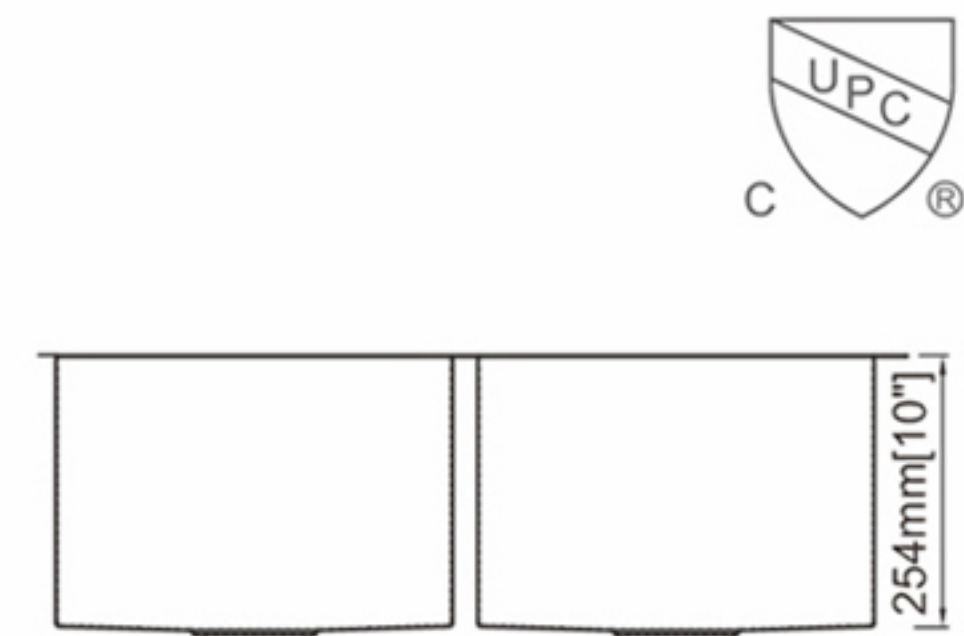

Handmade series

RA-HDSQ3219

Features

- Handmade sink
- 10mm radius corner
- Undermount
- Mounting clips and cutting template
- 304 Stainless steel
- Undercoated and sound pads
- 16 gauge
- Satin finish
- Standard 3-1/2" drain opening

Optional Accessories:

- RA-GHDSQ3219 Bottom grid
- RA-SS Stainless steel strainer
- RA-SSA Square waste disposal adapter

Dimension(inch):

32" × 19" × 10"

Material: SUS304

Finish: Brushed