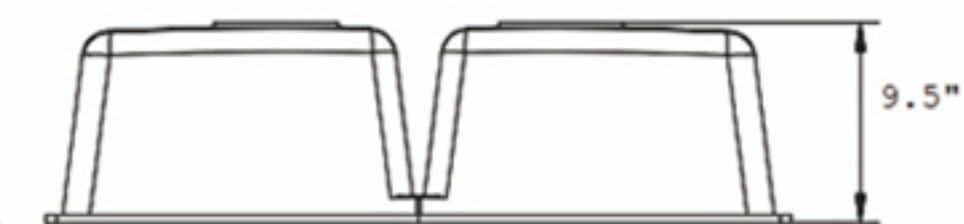

RA-G3319BK

Features:

- Undermount double basin sink with a 50/50 split
- Max density withstands high temperatures
- Resistant to scratches and stains

- Non-porous surface is impervious to bacteria
- Noise cessation
- Order Strainer(RA-RS1L)separately

Finish:

- RA-G3319BK (Black)
- RA-G3319DC (Mocha)
- RA-G3319LG (Concrete)

Size:

33"W × 19"D × 9.5"H