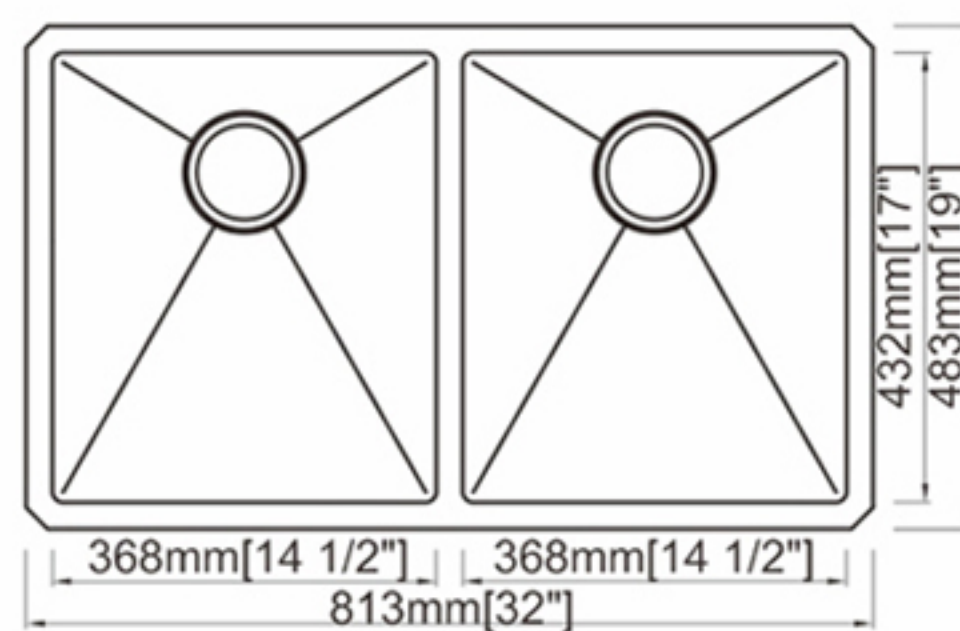

### Dimension(inch):

32" × 19" × 10"

**Material:** SUS304

**Finish:** Brushed