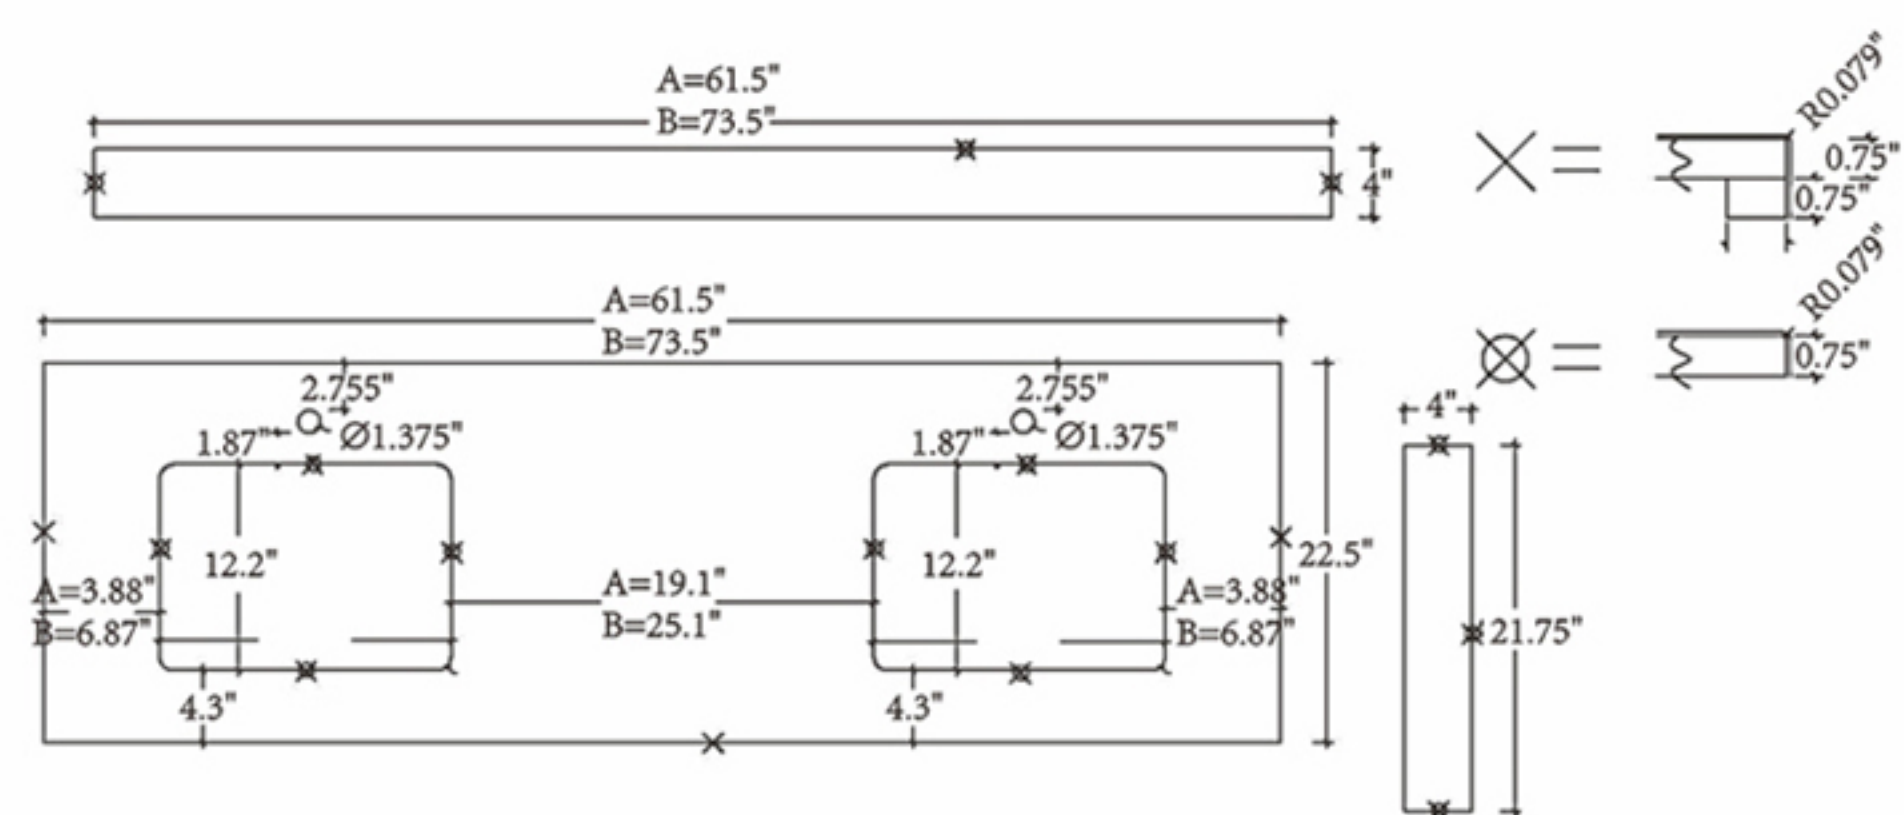

RA-VTCM60D

Features:

- Carrara marble vanity top
- Heat resistant
- Shades vary from stone to stone
- Should be sealed annually
- Order sink(RA-VSSQ20) separately
- Ready to install with attached under mount sink
- 2CM body with a 4CM edge
- One back and one side backsplash included

Sizes:

- RA-VTCM60D A. 61.5"W×22.5"D×1.5"H
- RA-VTCM72D B. 73.5"W×22.5"D×1.5"H