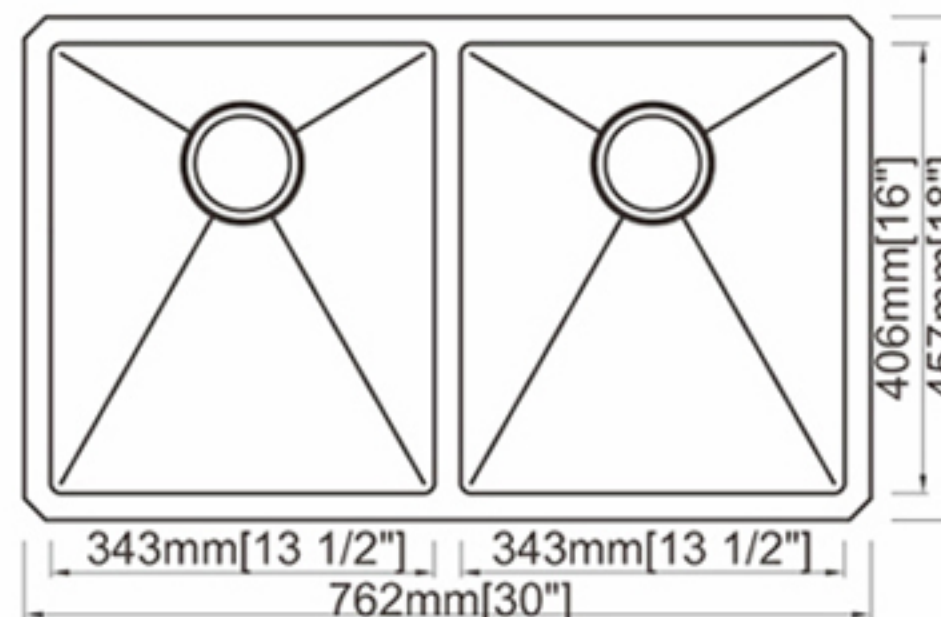

### Dimension (inch):

32" × 19" × 10"

**Material:** SUS304

**Finish:** Brushed