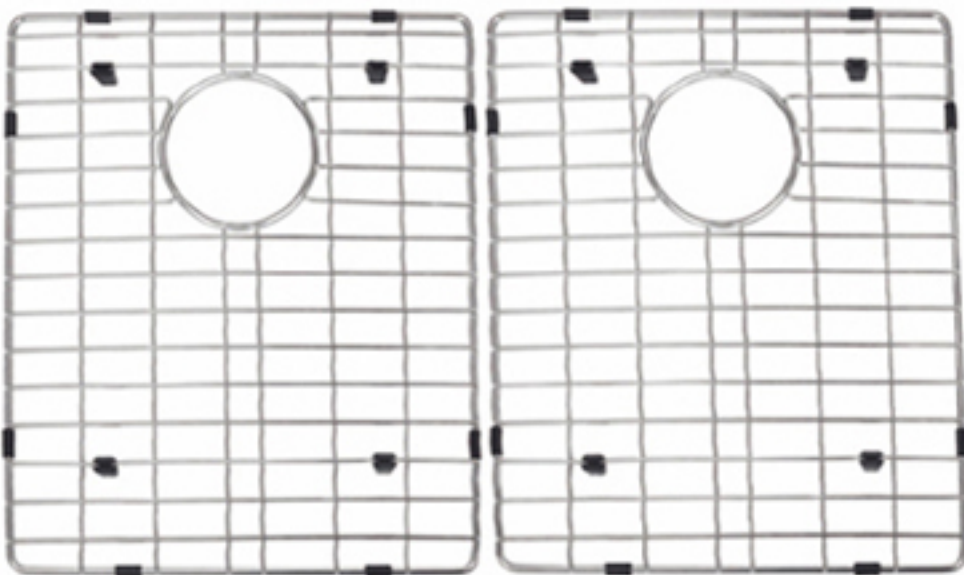

RA-GHD3219R10S