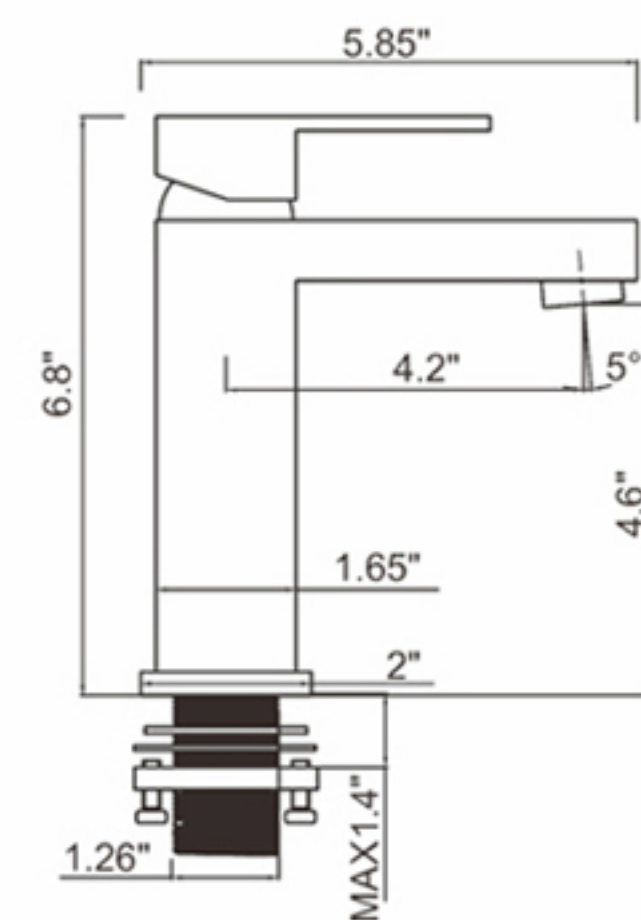

RA-4113MB

Features:

- Brass body
- Ceramic Cartridge
- Mounting parts included
- Installation hole 1-3/8"
- Water lines included
- Flow rate 1.5 GPM

Finish:

- RA-4113CR Chrome
- RA-4113BN Brushed Nickel
- RA-4113MB Matte Black