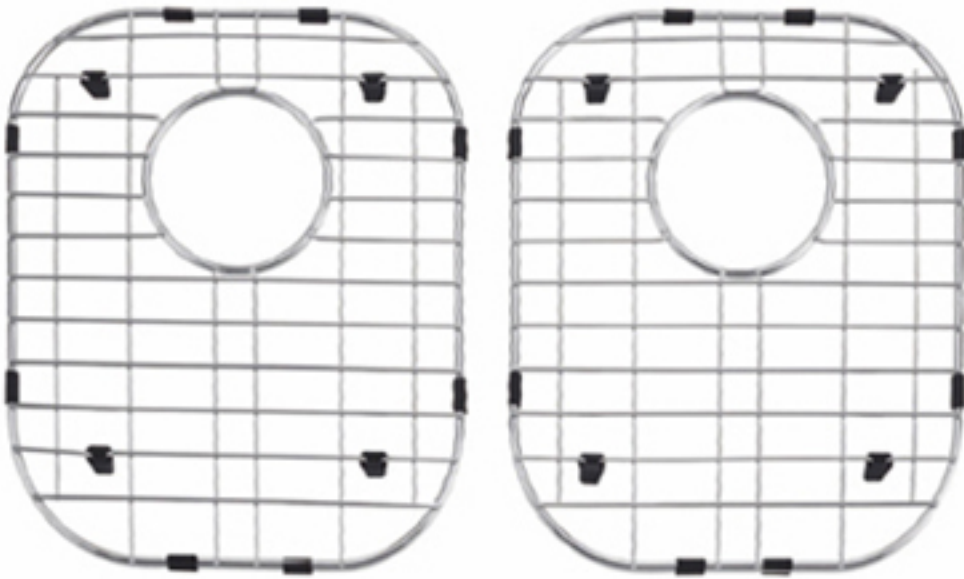

RA-G3221L

RA-G3219

RA-G2118

RA-G2321

RA-G2418

RA-G3018S

RA-GHD3018R10S

RA-GHD3219R10S

RA-GHD3219R10

RA-GHD3018R10

RA-GHDSQ3018S

RA-GHDSQ3219S