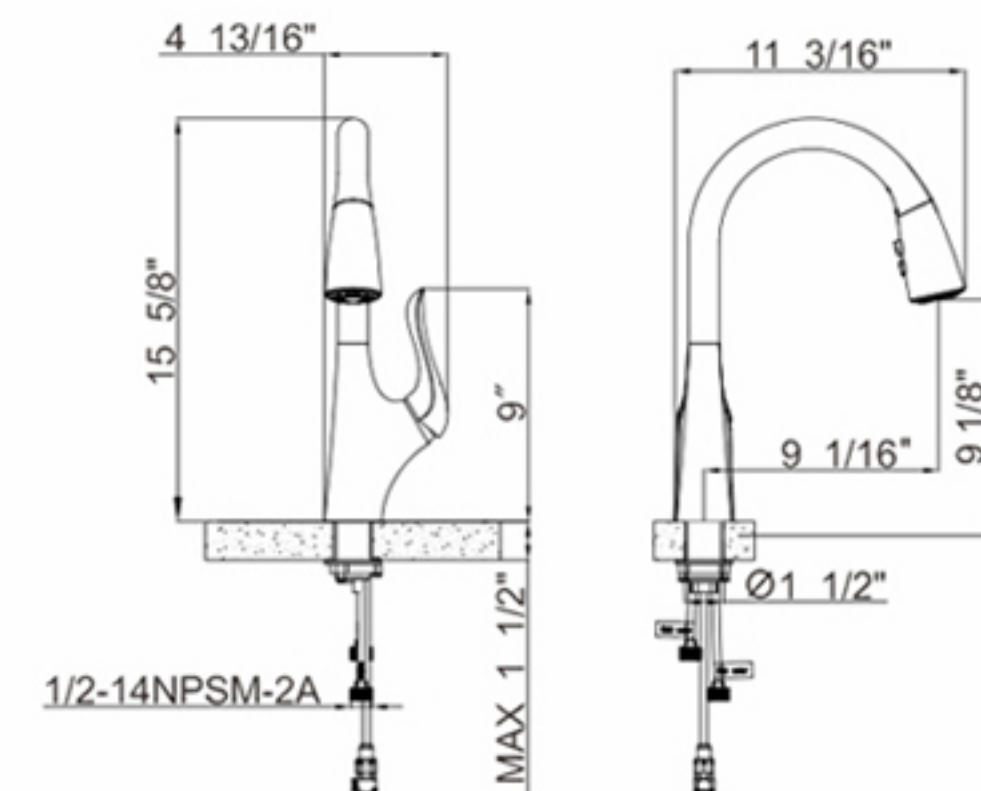

RA-FA956BN

Features:

- Pull down shower head
- Brass body
- Ceramic Cartridge
- mounting parts included
- Installation hole 1-3/8"
- water lines included
- Flow rate 2.2 GPM

Finish:

Brushed nickel