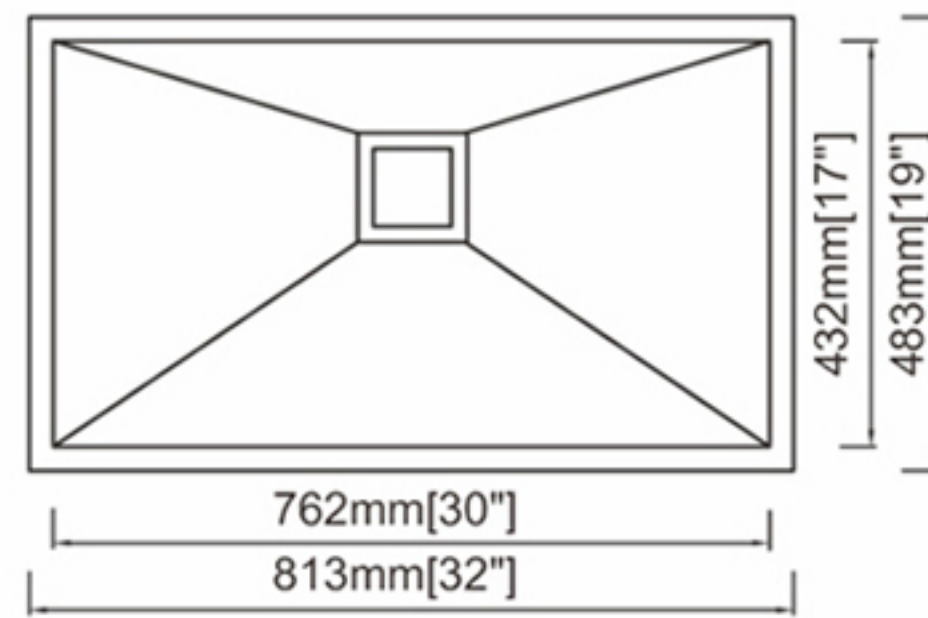

### Dimension (inch):

30" × 18" × 10"

**Material:** SUS304

**Finish:** Brushed

### Dimension(inch):

30" × 18" × 10"

**Material:** SUS304

**Finish:** Brushed