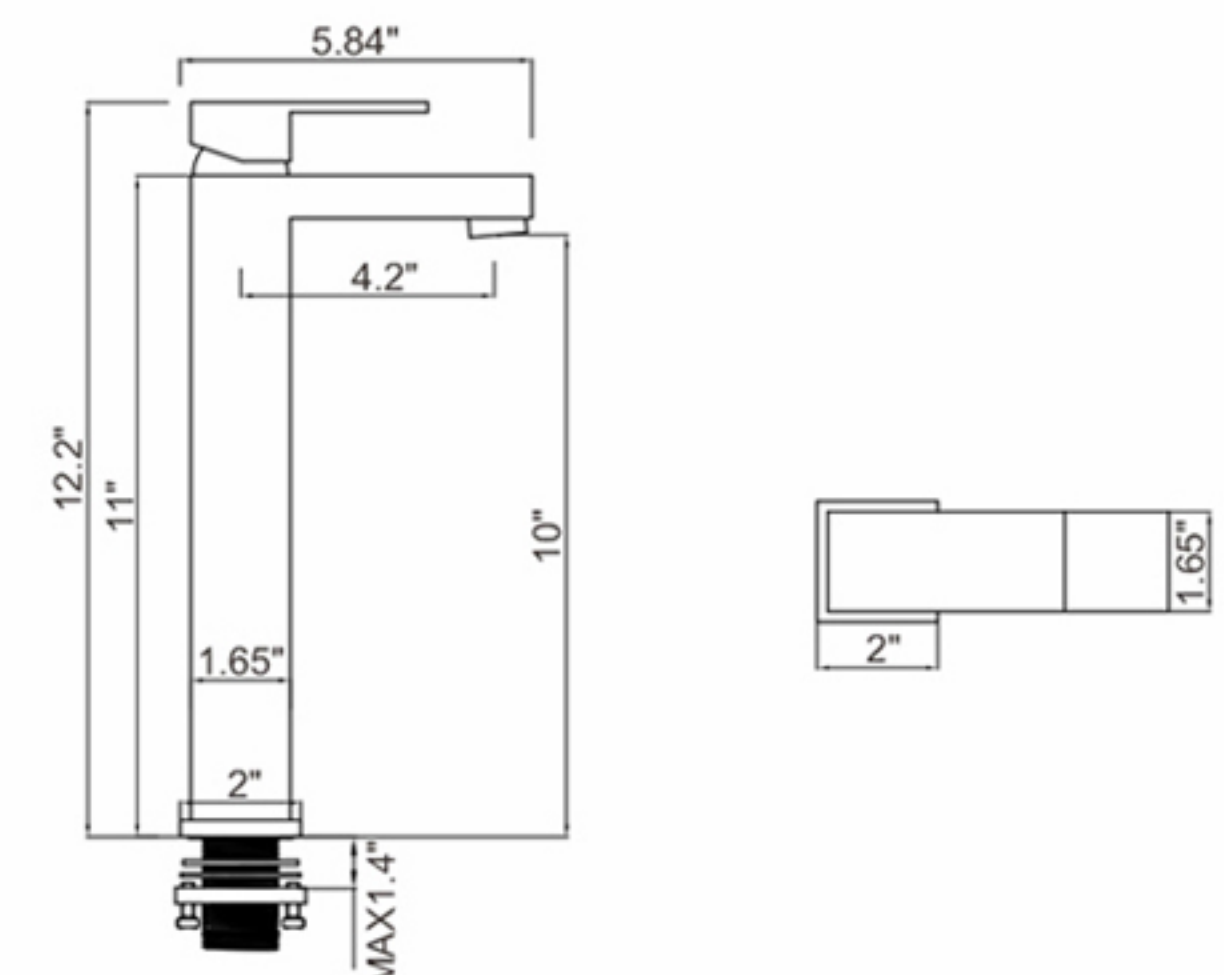

RA-4114BN

Features:

- Brass body
- Ceramic Cartridge
- Mounting parts included
- Installation hole 1-3/8"
- Water lines included
- Flow rate 1.5 GPM
- Vessel Installation

Finish:

- RA-4114CR Chrome
- RA-4114BN Brushed Nickel
- RA-4114MB Matte Black