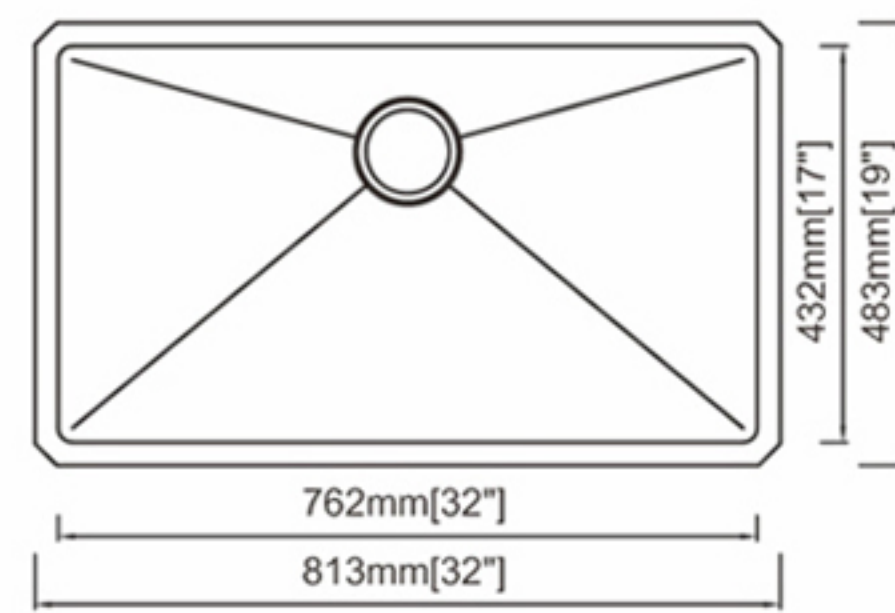

### Dimension (inch):

30" × 18" × 10"

**Material:** SUS304

**Finish:** Brushed