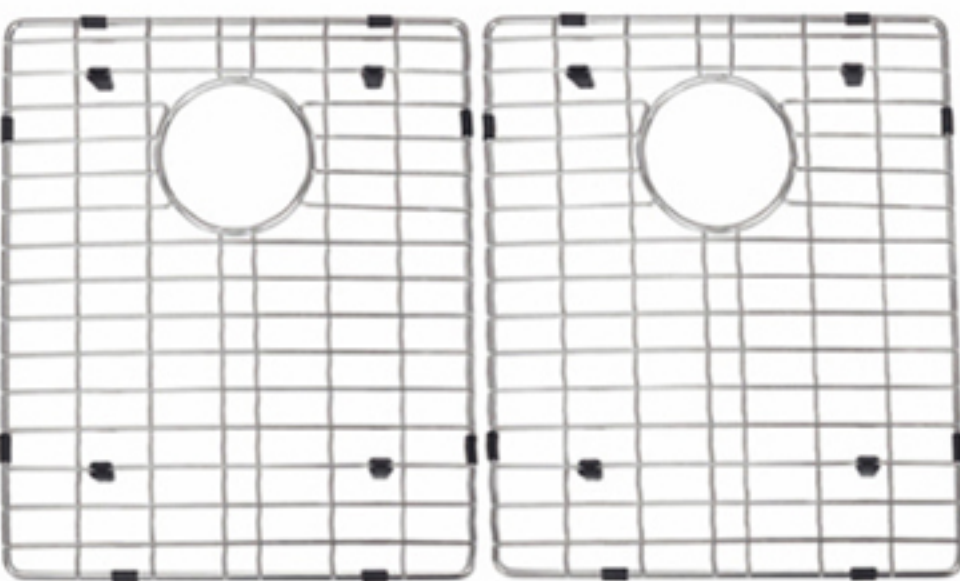

RA-GHD3018R10