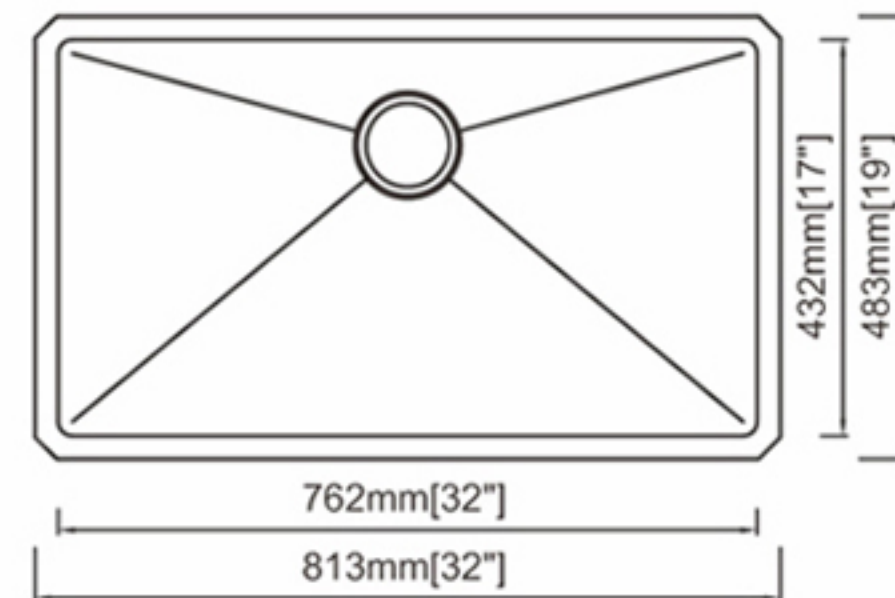

### Dimension (inch):

30" × 18" × 10"

**Material:** SUS304

**Finish:** Brushed

### Dimension (inch):

32" × 19" × 10"

**Material:** SUS304

**Finish:** Brushed