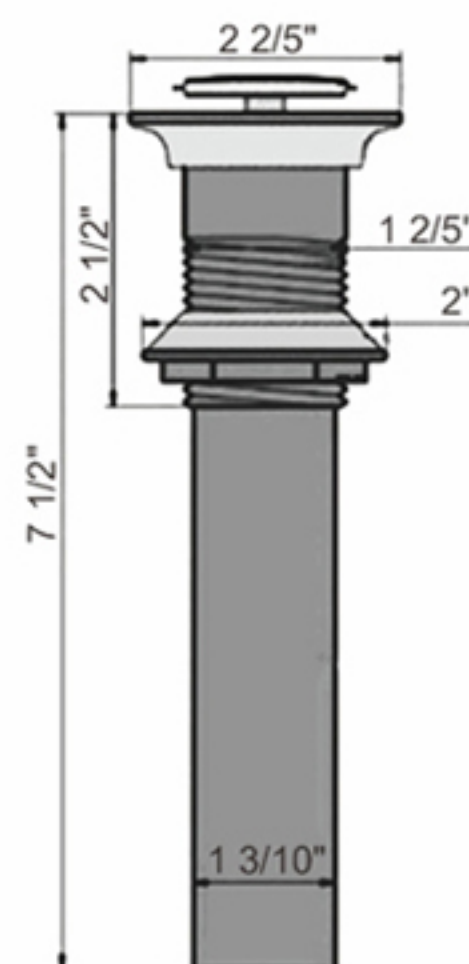

RA-POP2BBN

Features:

- Pop up drains
- Constructed from brass
- Without overflow hole
- Secure mounting assembly included

Finish:

- RA-POP2BC (Chrome)
- RA-POP2BBN (Brush nickel)