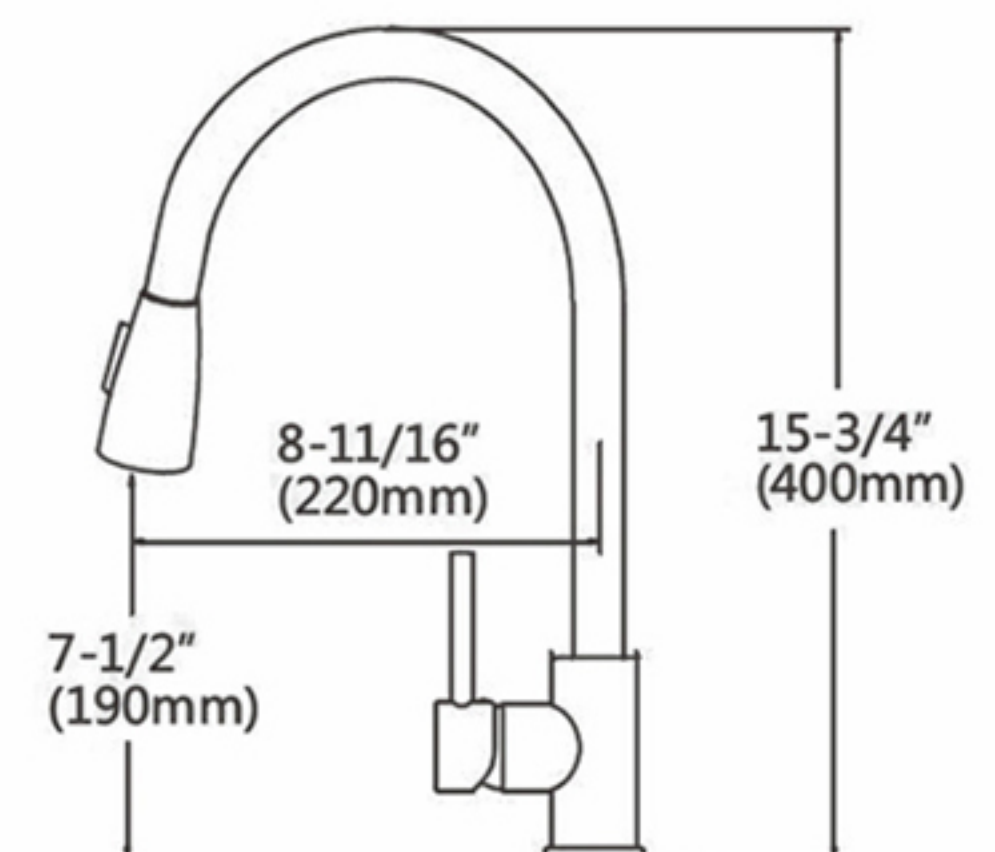

RA-6755MB

Features:

- Pull down shower head
- Brass body
- Ceramic Cartridge
- mounting parts included
- Installation hole 1-3/8"
- water lines included
- Flow rate 2.2 GPM

Finish:

Matte Black