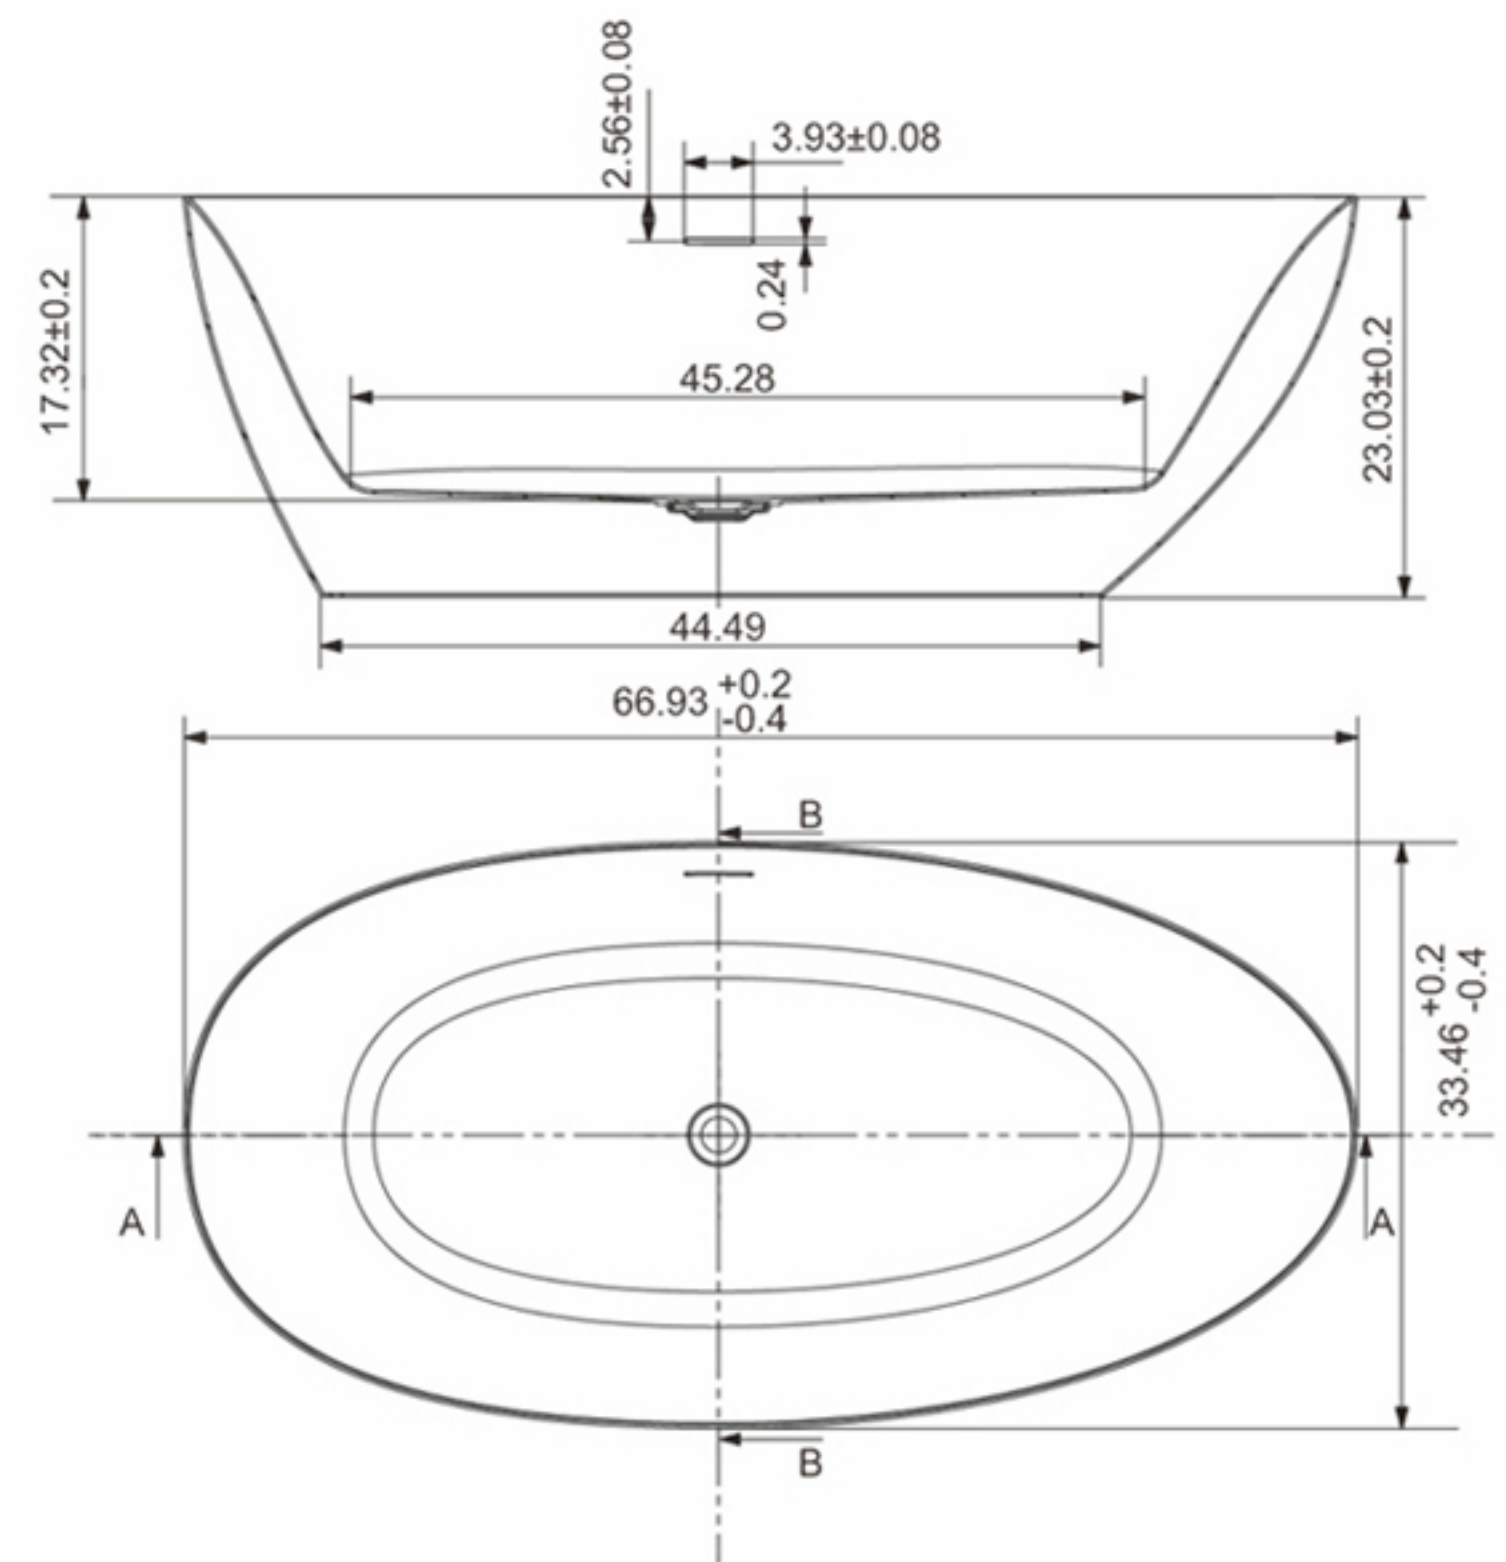

RA-ABBO67E

Features:

- Freestanding Installation
- White gloss finish
- Overflow
- Acrylic Material
- central drain
- Pop up drain not included

Size:

- 67" × 33.5" × 23"

Optional Pop Up Drains:

- RA-ABPOPCR Chrome
- RA-ABPOPBN Brushed Nickel
- RA-ABPOPGW Gloss White