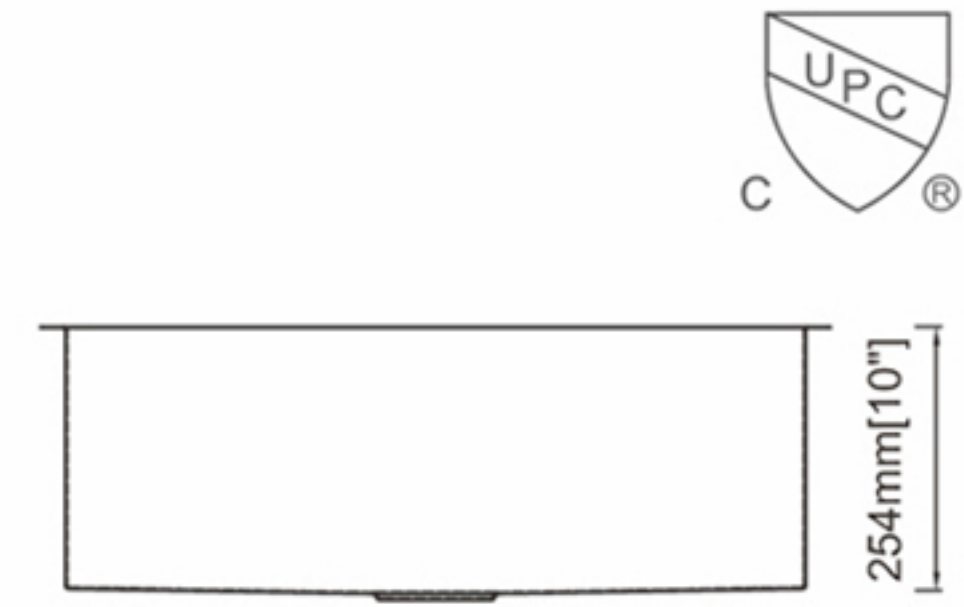

### Dimension(inch):

32" × 19" × 10"

**Material:** SUS304

**Finish:** Brushed