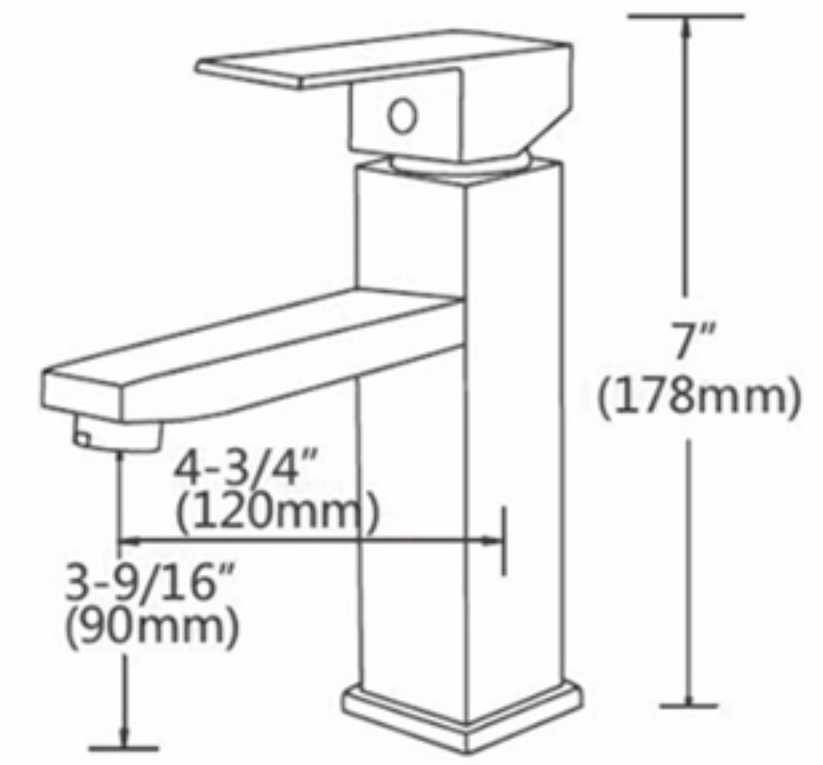

Bathroom faucets series