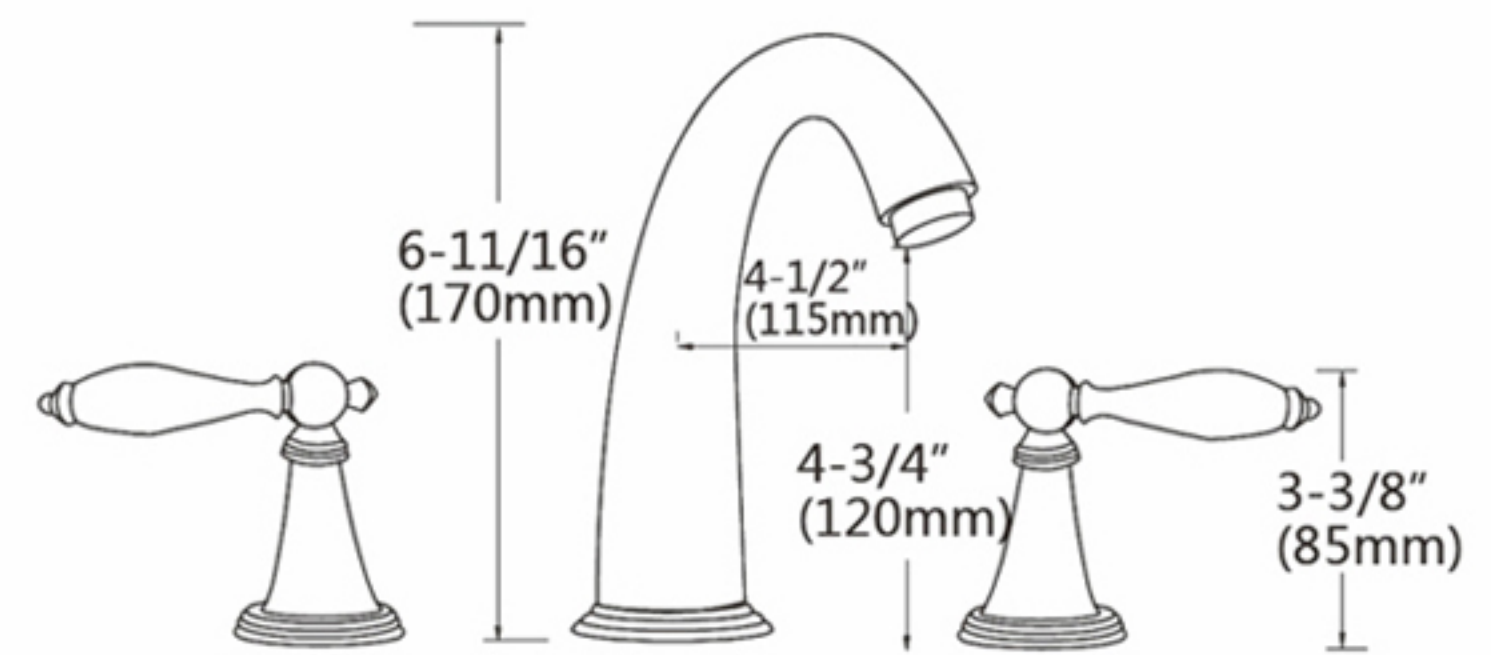

Finish:

- RA-1797CR Chrome
- RA-1797BN Brushed Nickel