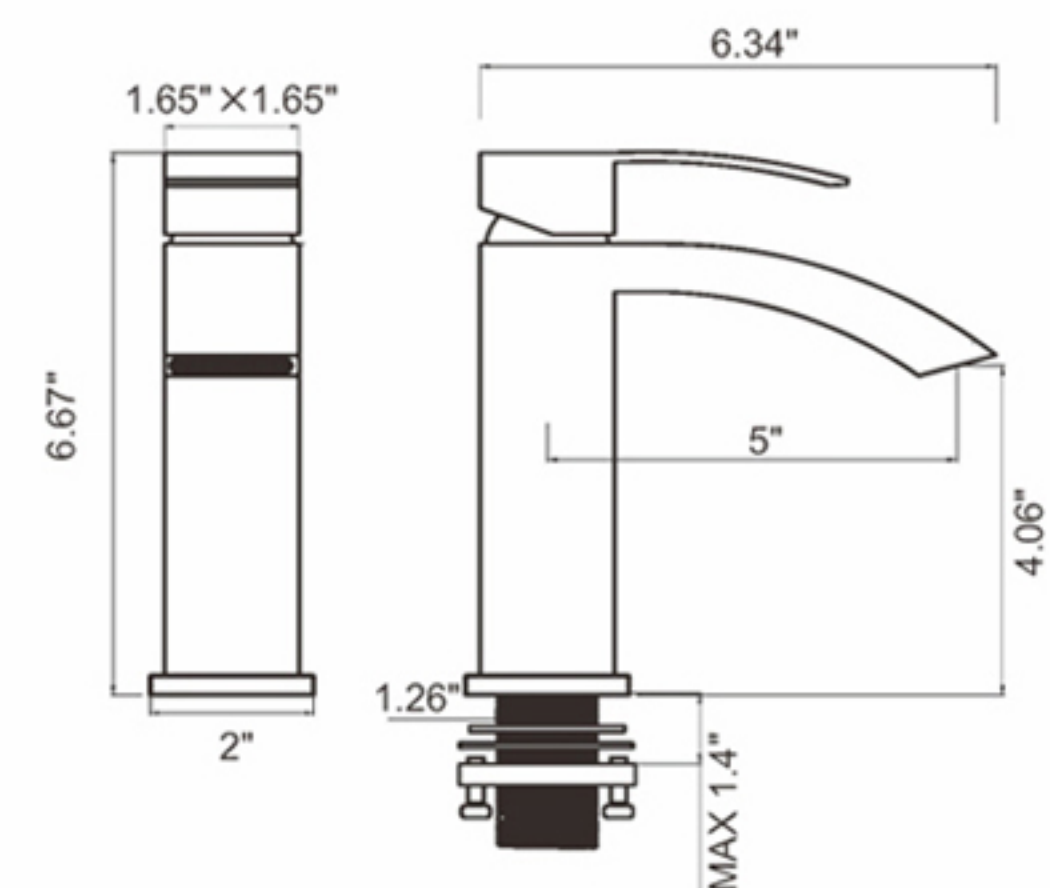

Finish:

- RA-1772CR Chrome
- RA-1772BN brushed Nickel