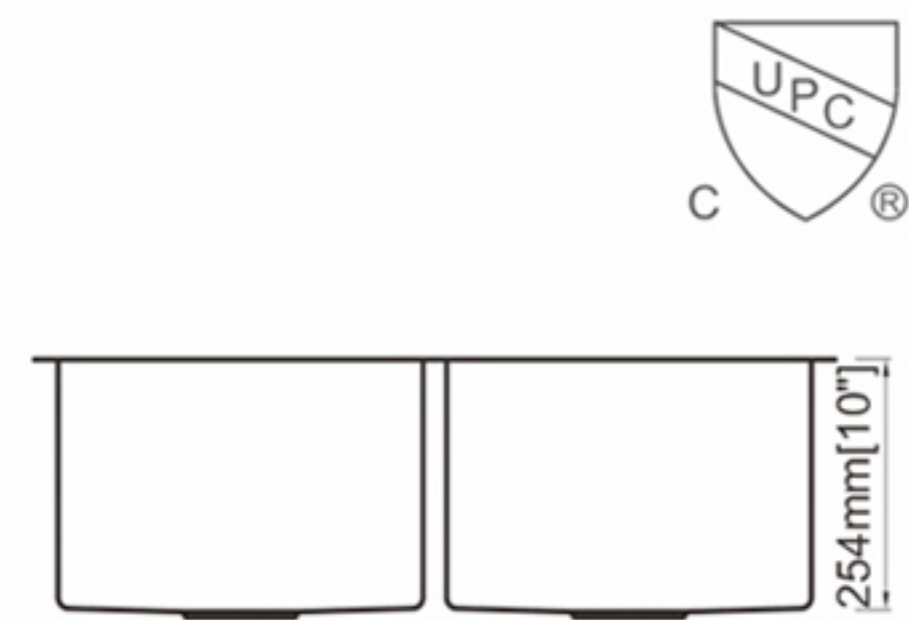

### Dimension(inch):

32" × 19" × 10"

**Material:** SUS304

**Finish:** Brushed