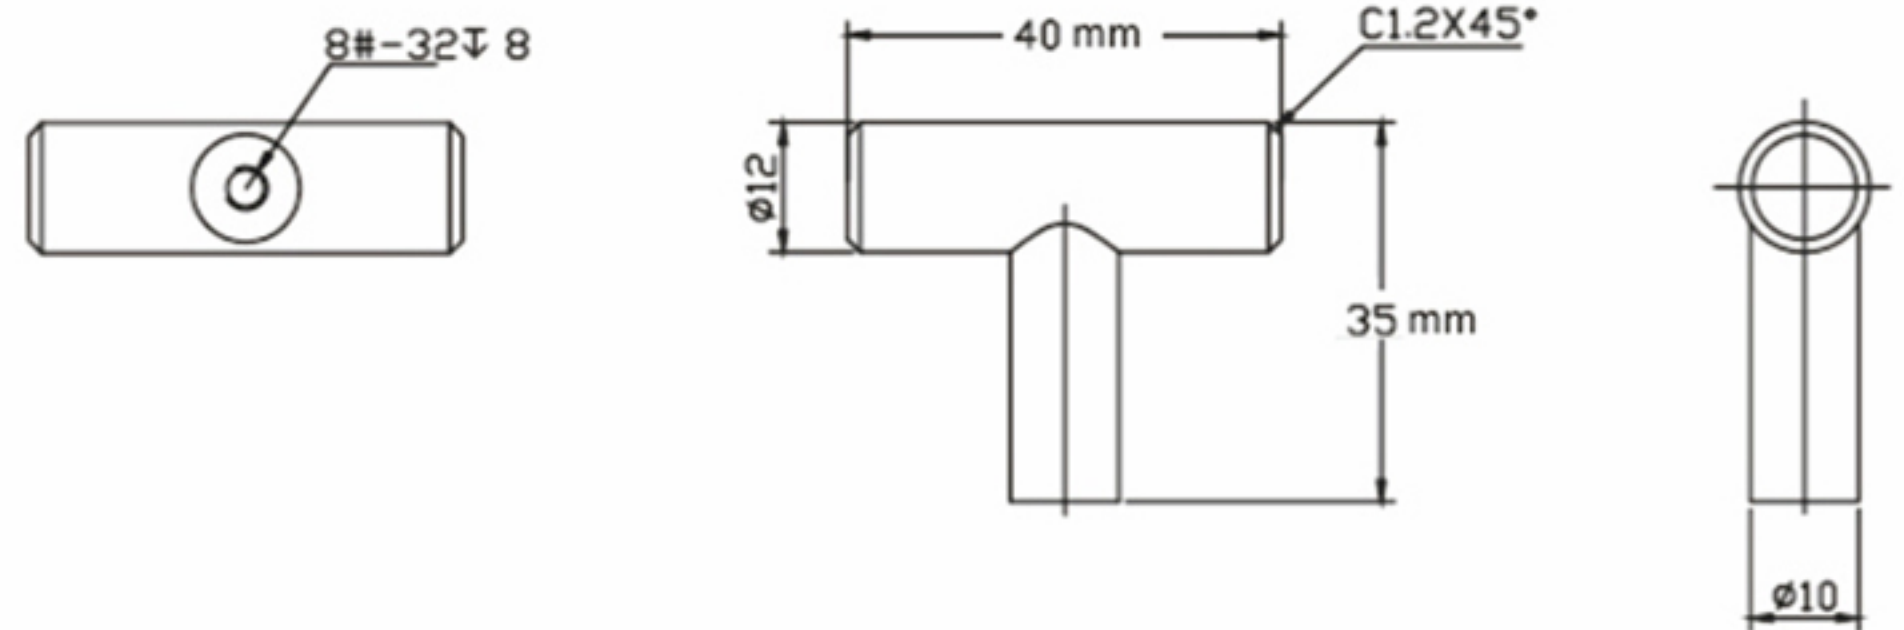

RA-H1240MB

Features:

- Contemporary solid steel knob
- Matte black finish
- Screws included

Size:

- 1 9/16"L x 1 3/8"H