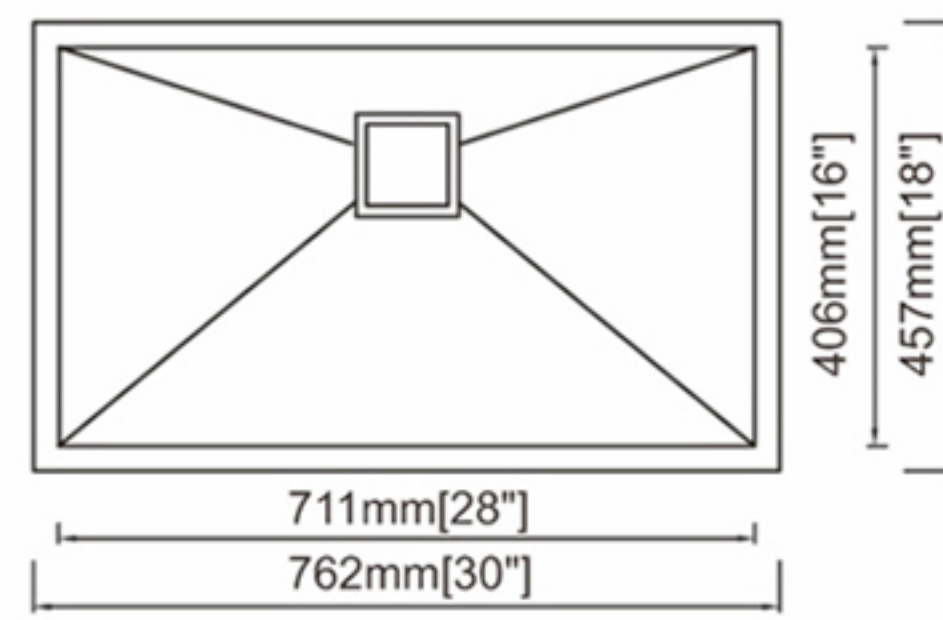

### Dimension (inch):

30" × 18" × 10"

**Material:** SUS304

**Finish:** Brushed

### Dimension(inch):

32" × 19" × 10"

**Material:** SUS304

**Finish:** Brushed