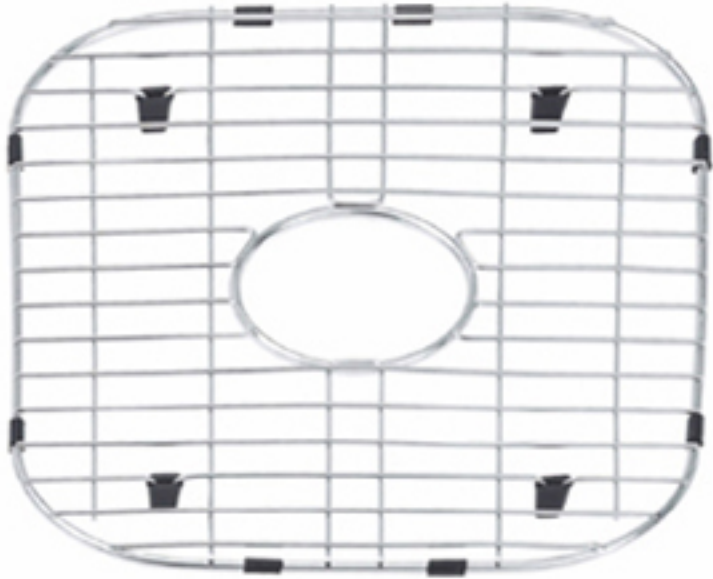

RA-G3221L

RA-G3219

RA-G2118

RA-G2321

RA-G2418

RA-G3018S

RA-GHD3018R10S

RA-GHD3219R10S

RA-GHD3219R10

RA-GHD3018R10

RA-GHDSQ3018S

RA-GHDSQ3219S