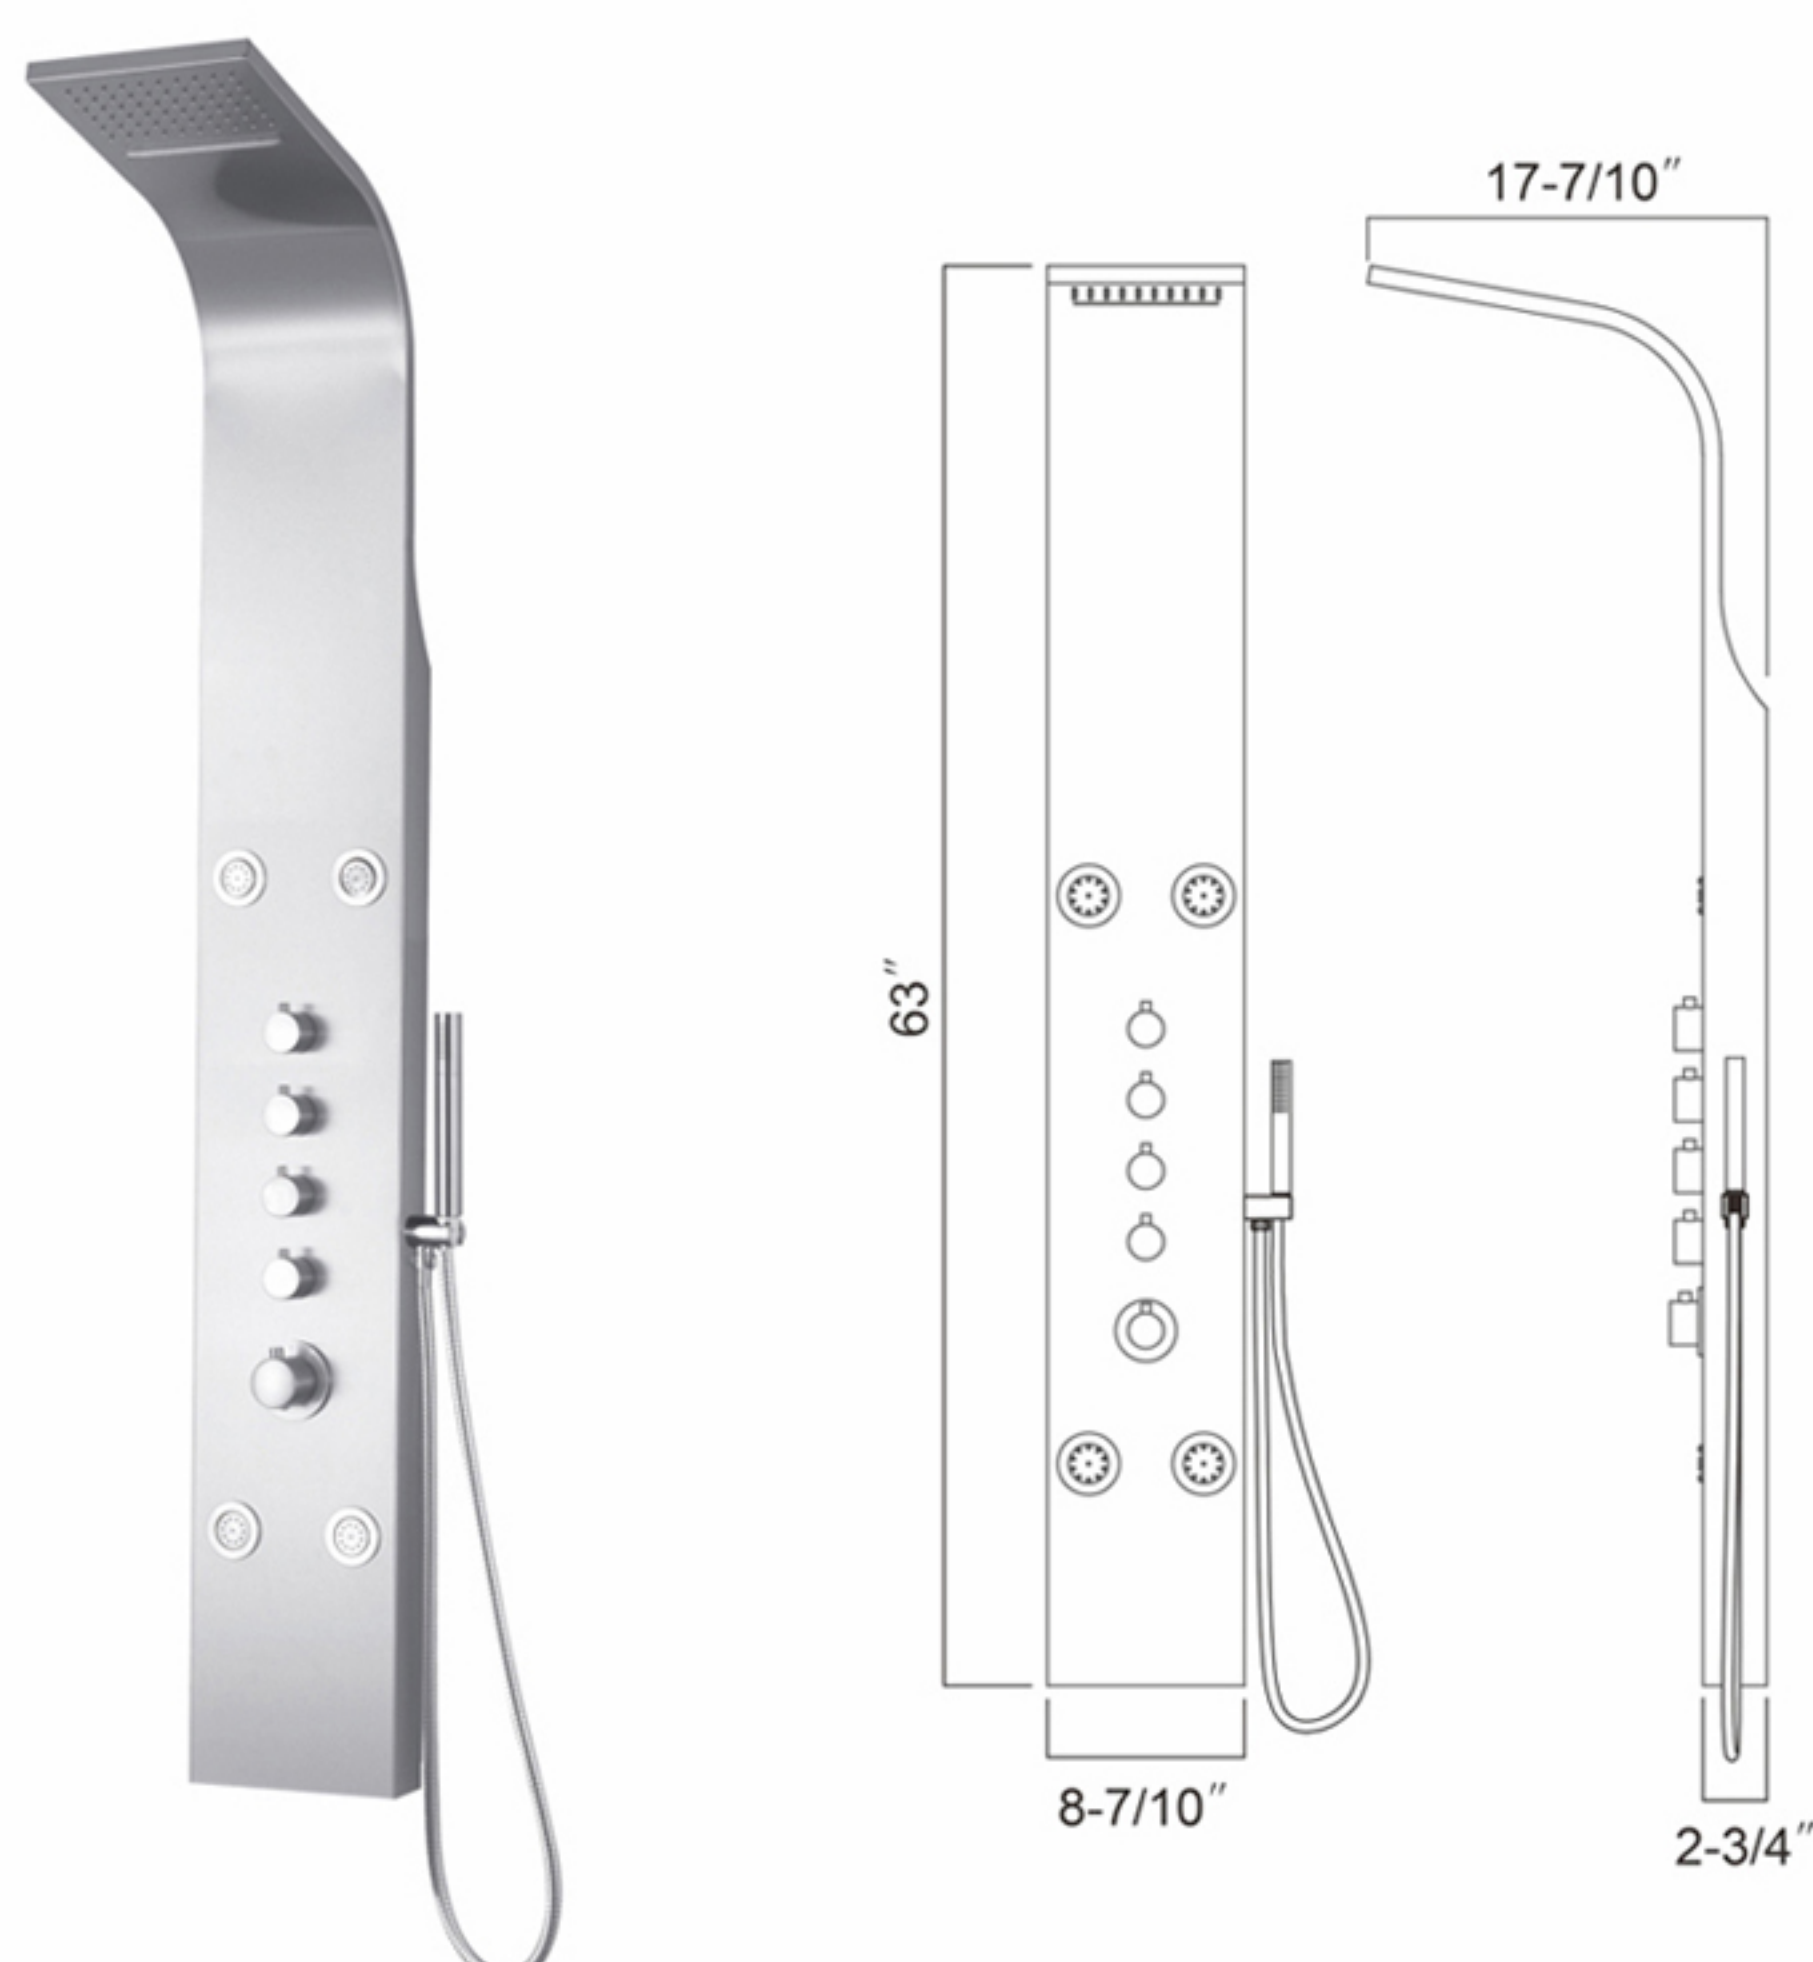

RA-SP808

Features:

- 304 stainless steel body in brushed finish (anti-fingerprint)
- Inbuilt head shower with with 50 orifice
- Brass waterfall
- 4pcs ABS body jets
- Brass hand shower in brushed finish
- Zinc knob and handle in brushed color
- 1.5 stainless steel double locked flexible hose
- Thermostat
- Stainless steel braided hose
- Pre-plumbed
- Wall mount

Size:

- 63"H×8 7/10"W×2 3/4"D