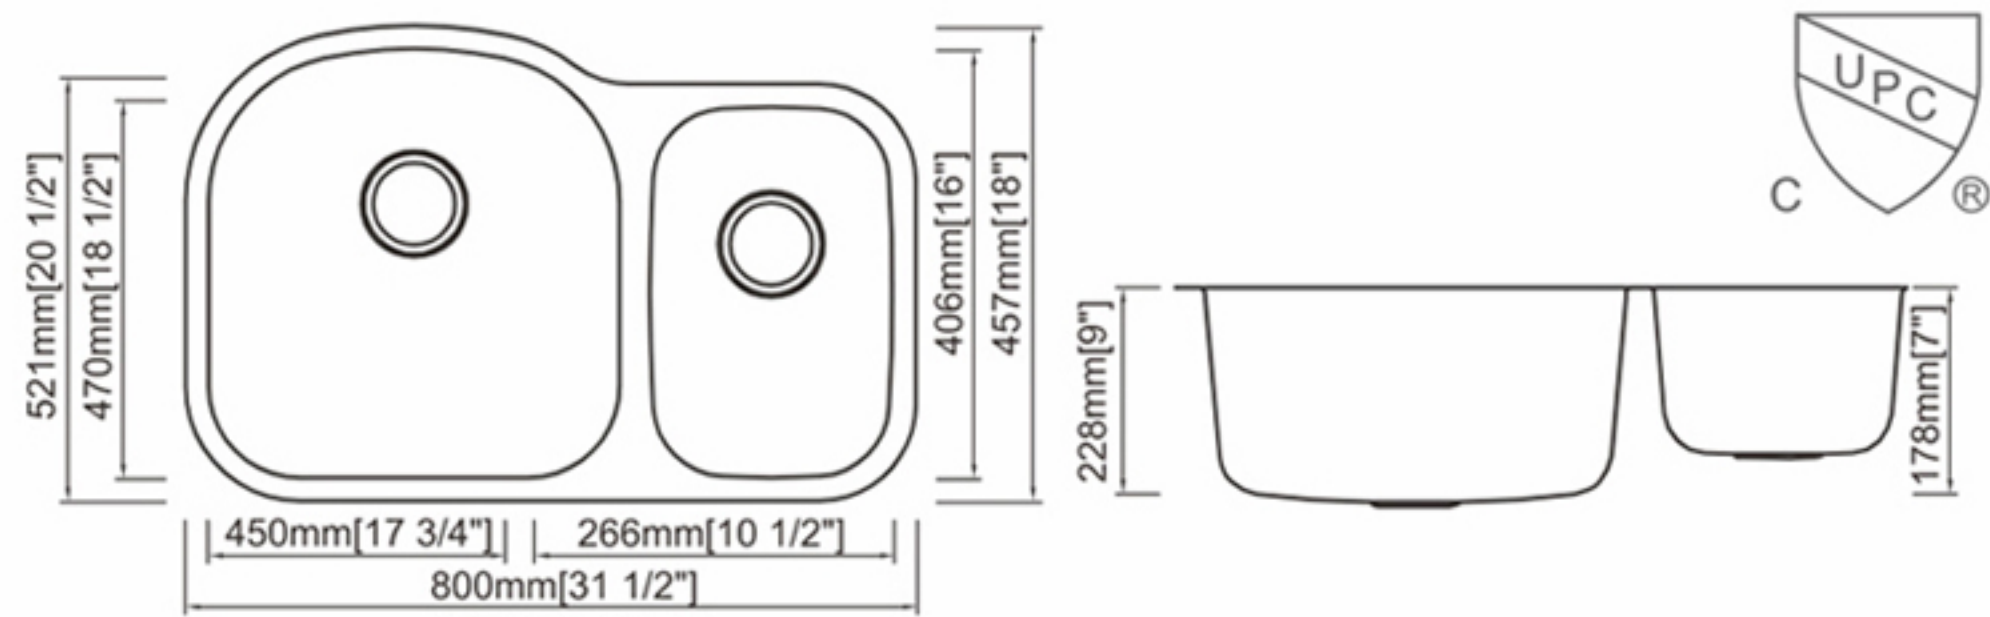

### Dimension (inch):

32" × 20-3/4" × 9/7-1/2"  
**Material:** SUS304  
**Finish:** Brushed