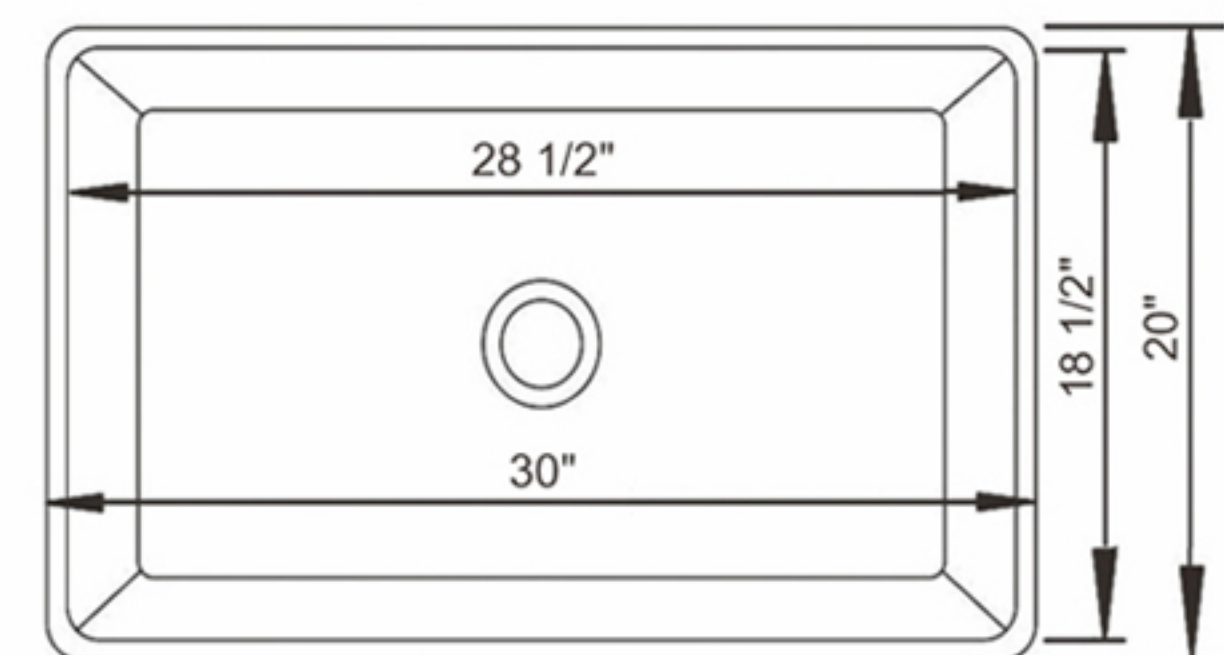

RA-PF3020S

Features:

- Vitreous china porcelain
- Reversible installation with notched or grooved front
- Apron farmhouse kitchen style
- Center drain hole
- Rectangular single bowl

Optional accessories:

- Wire sink grid (RA-PF30SG)
- Strainer (RA-RS1L)

Size: 30 1/8"W × 10"H × 20"D