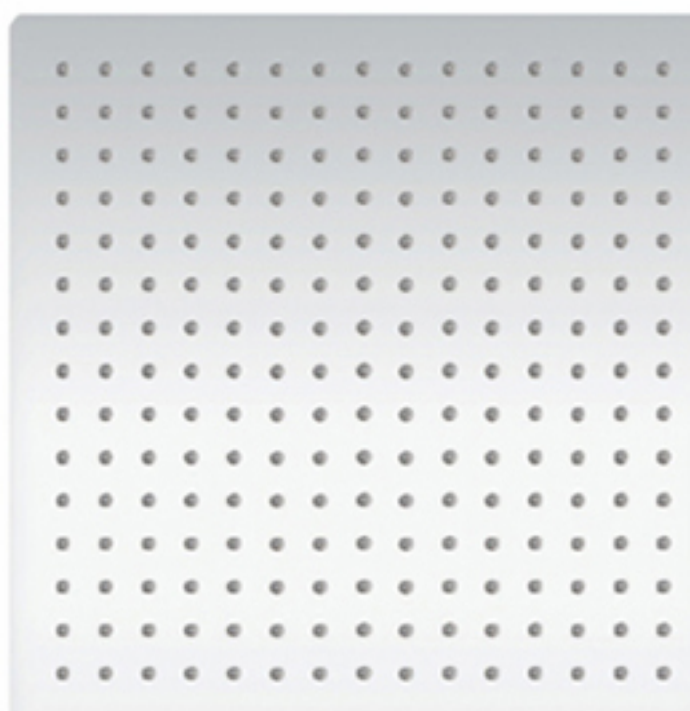

RA-SH612BN

Features:

- Square rain shower head
- Easy to clean silicone nozzles
- Ultra-thin durable rust resistant stainless steel construction

Finish:

- RA-SH612BN (Brushed nickel)
- RA-SH612CR (Chrome)

Size:

- 15 3/4"W × 15 3/4"H × 1 7/9"D