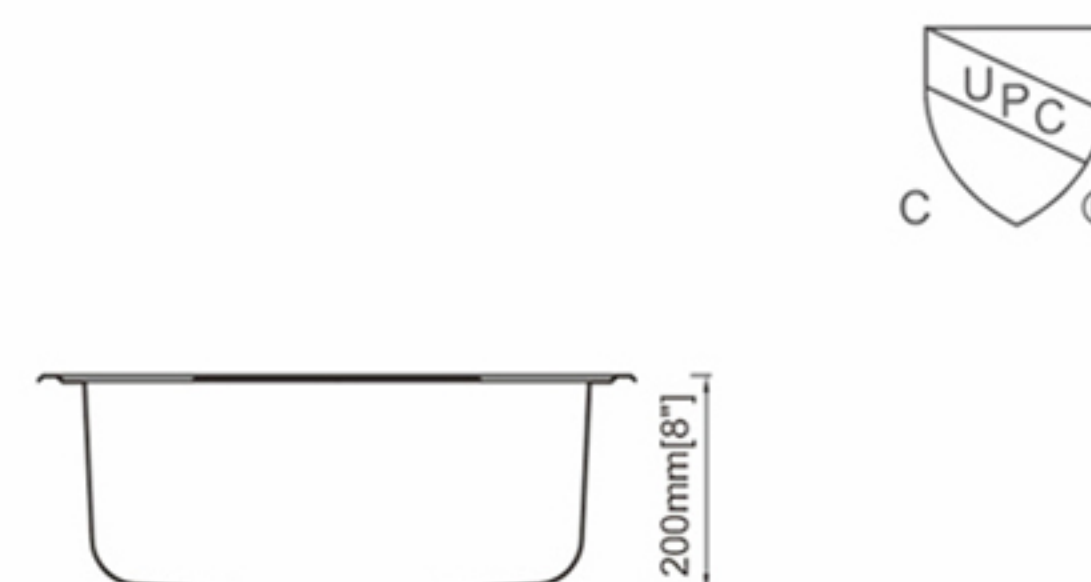

RA-T2522

Features

- Drawn sink
- 304 Stainless steel
- Topmount
- Standard 3-1/2" drain opening
- Mounting clips and cutting template
- Undercoated and sound pads

Optional Accessories:

- 20 gauge
- Satin finish
- RA-RS2 Stainless steel strainer
- RA-RS1 Stainless steel strainer

Dimension (inch):

25" x 22" x 8"

Material: SUS304

Finish: Brushed