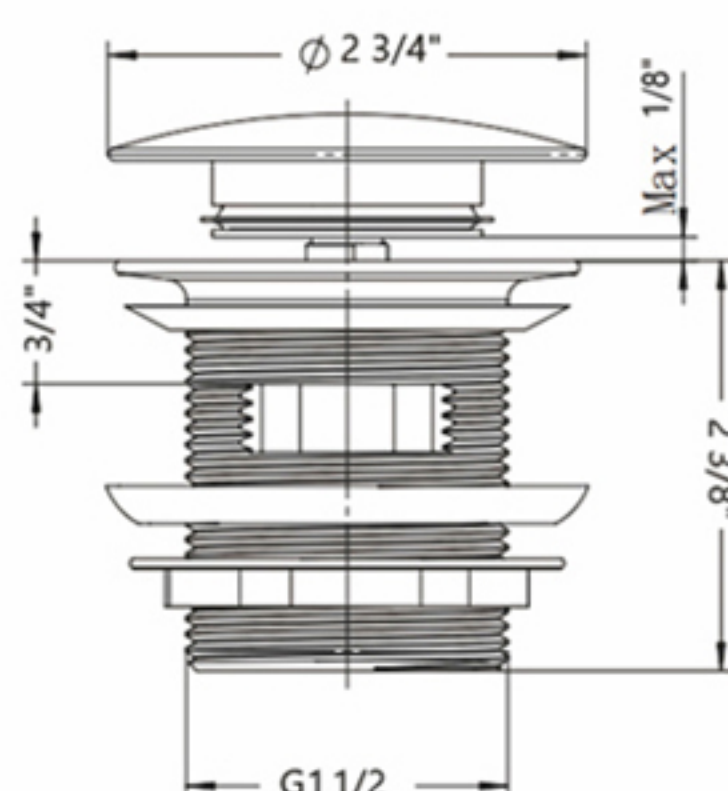

RA-ABPOPCR

Features:

- Constructed from brass
- With overflow hole
- Secure mounting assembly included
- Free standing bath tubs Pop up drains

Finish:

- RA-ABPOPCR (Chrome)
- RA-ABPOPBN (Brush nickel)