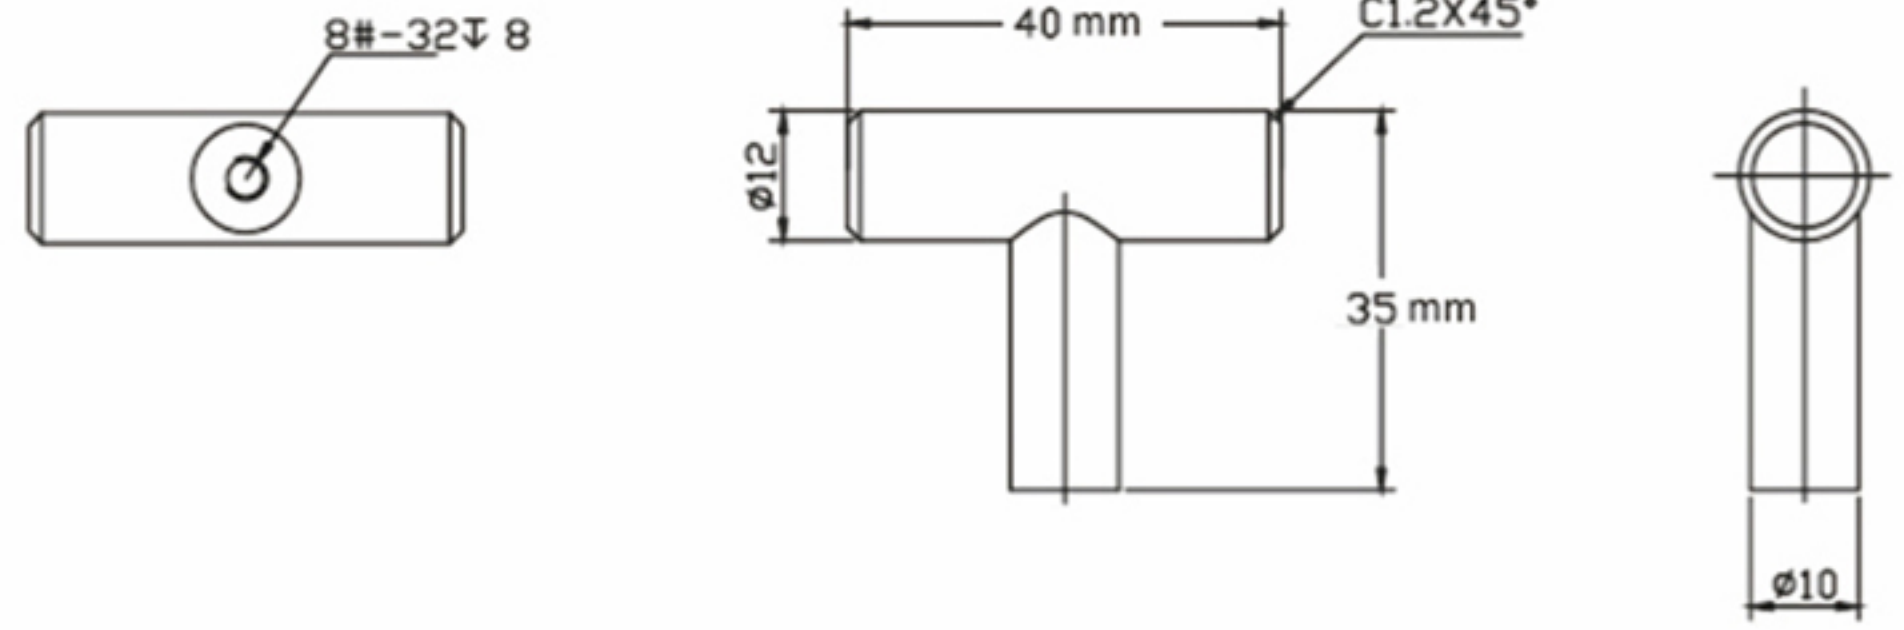

## RA-H1240BN

**Features:**

- Contemporary solid steel pull
- Brush nickel finish
- Screws included

**Size:**

- 1 9/16"L x 1 3/8"H

ITEMN□	A	B	C	D	E	F	G
C-C(mm)	96	108	128	160	192	298	333
L(mm)	176	188	208	240	272	378	413
H(mm)	35						