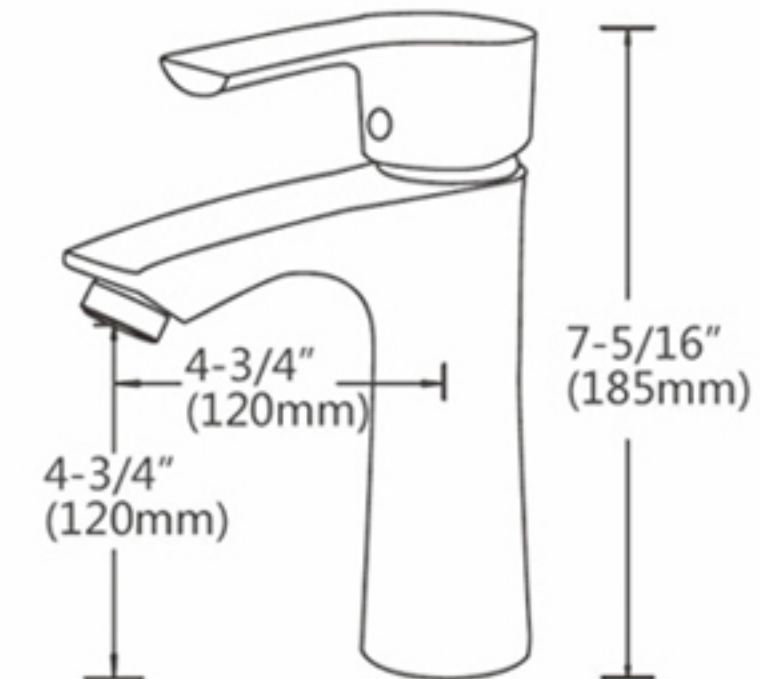

RA-1784BN

Features:

- Brass body
- Ceramic Cartridge
- Mounting parts included
- Installation hole 1-3/8"
- Water lines included
- Flow rate 1.5 GPM

Finish:

- RA-1784CR Chrome
- RA-1784BN Brushed Nickel