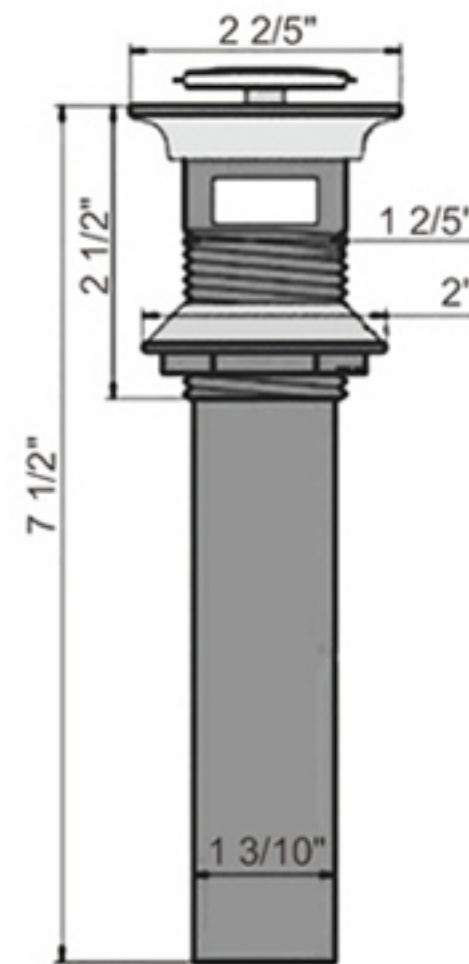

RA-POP2AC

Features:

- Pop up drains
- With overflow hole
- Constructed from brass
- Secure mounting assembly included

Finish:

- RA-POP2AC (Chrome)
- RA-POP2ABN (Brush nickel)