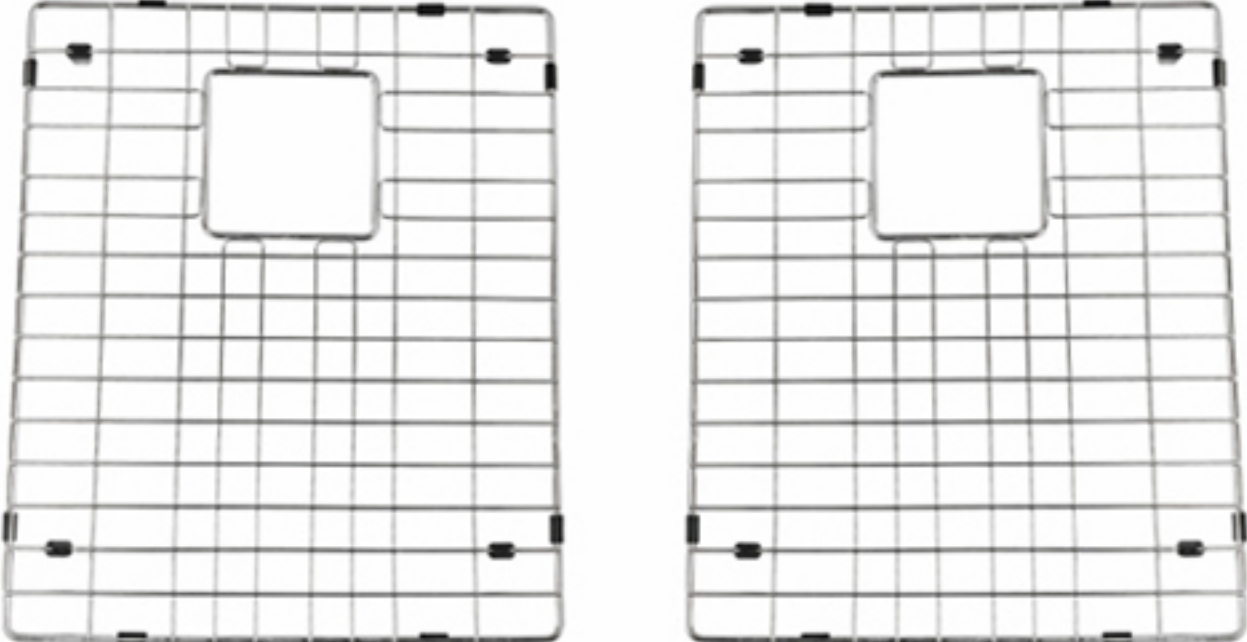

Kitchen accessories series

RA-GHDSQ3219