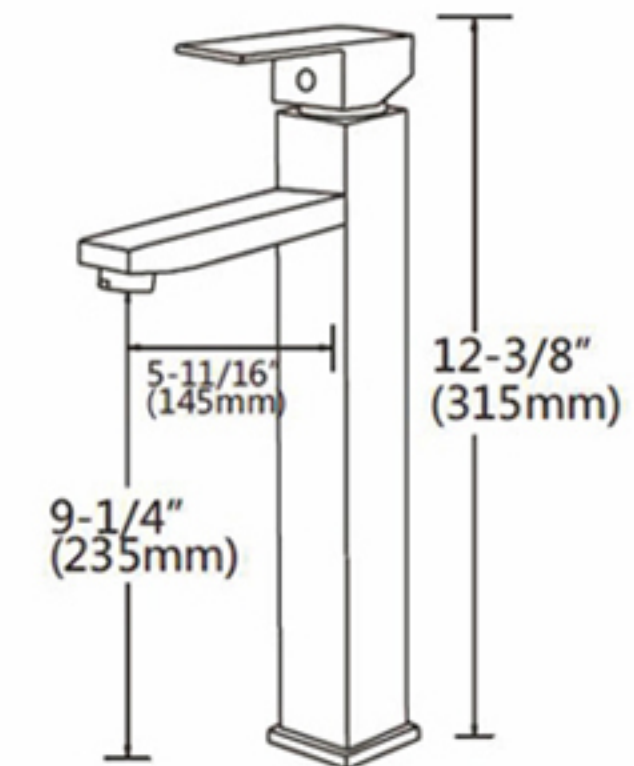

Finish:

- RA-1771CR Chrome
- RA-1771BN brushed Nickel