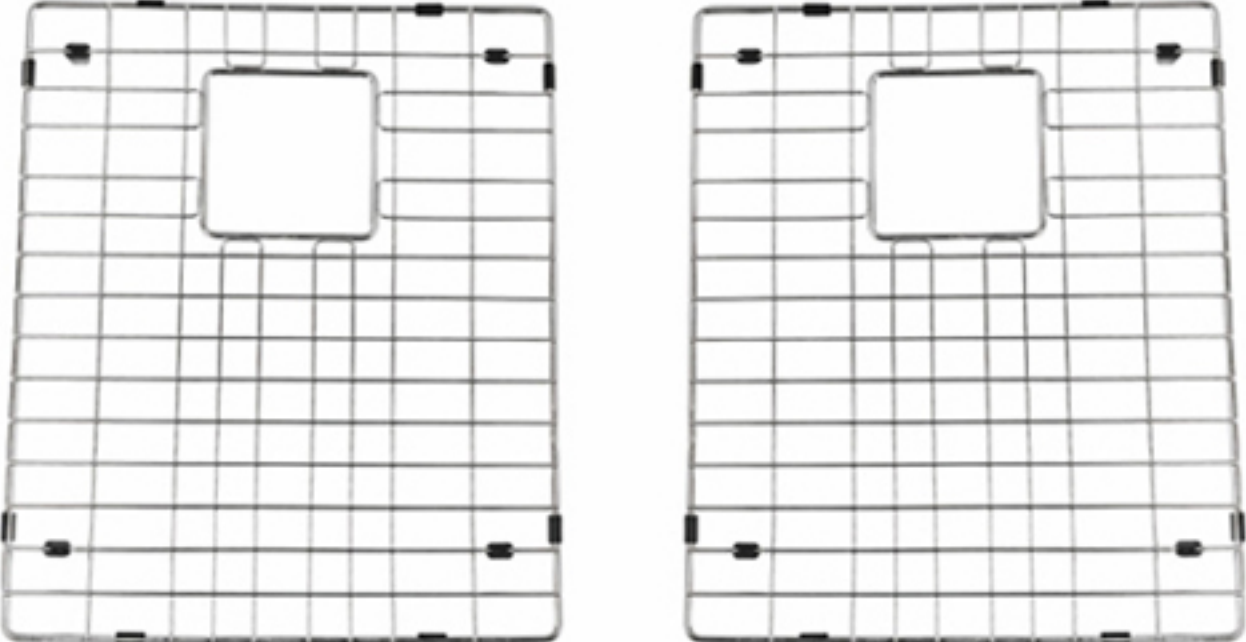

RA-GHDSQ3018