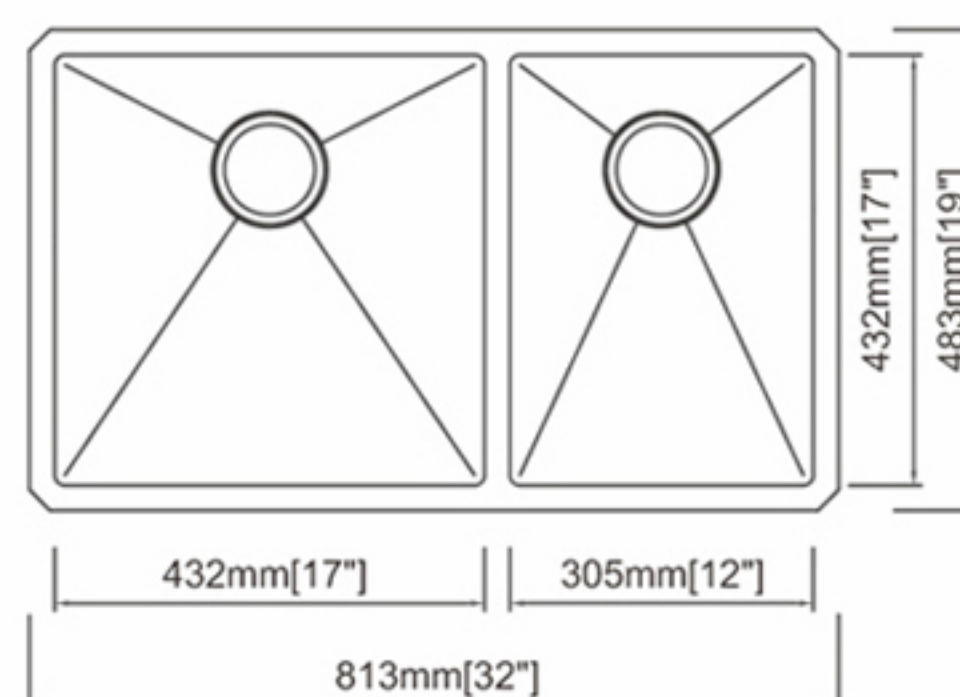

### Dimension(inch):

32" × 19" × 10"

**Material:** SUS304

**Finish:** Brushed