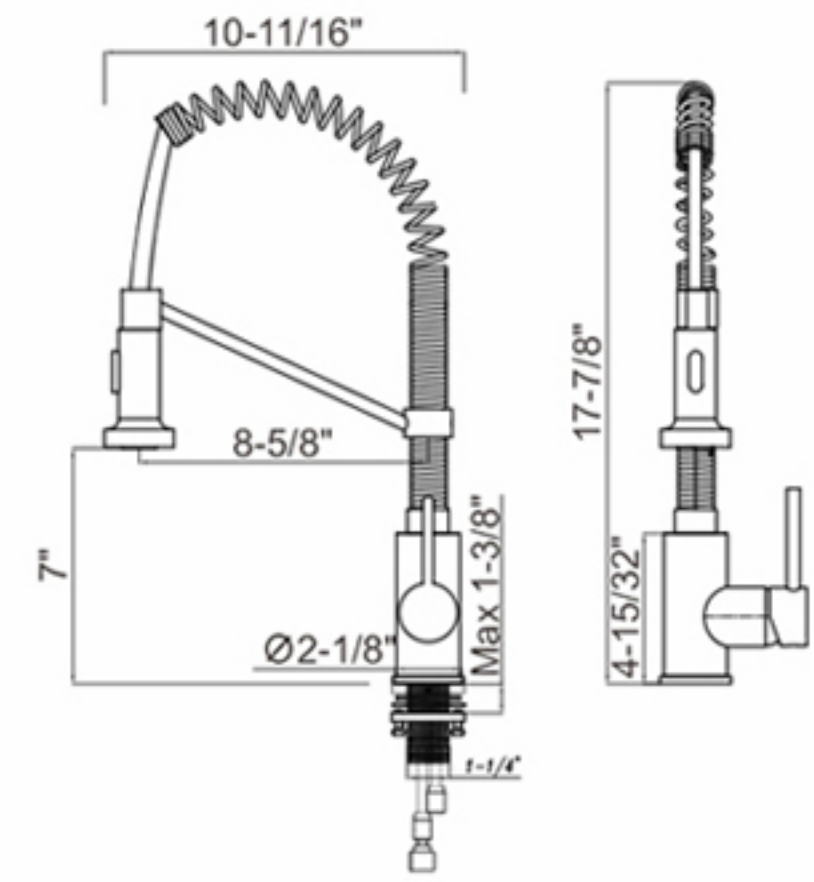

RA-8126BN

Features:

- Pull down shower head
- Brass body
- Ceramic Cartridge
- mounting parts included
- Installation hole 1-3/8"
- water lines included
- Flow rate 2.2 GPM

Finish:

Brushed nickel