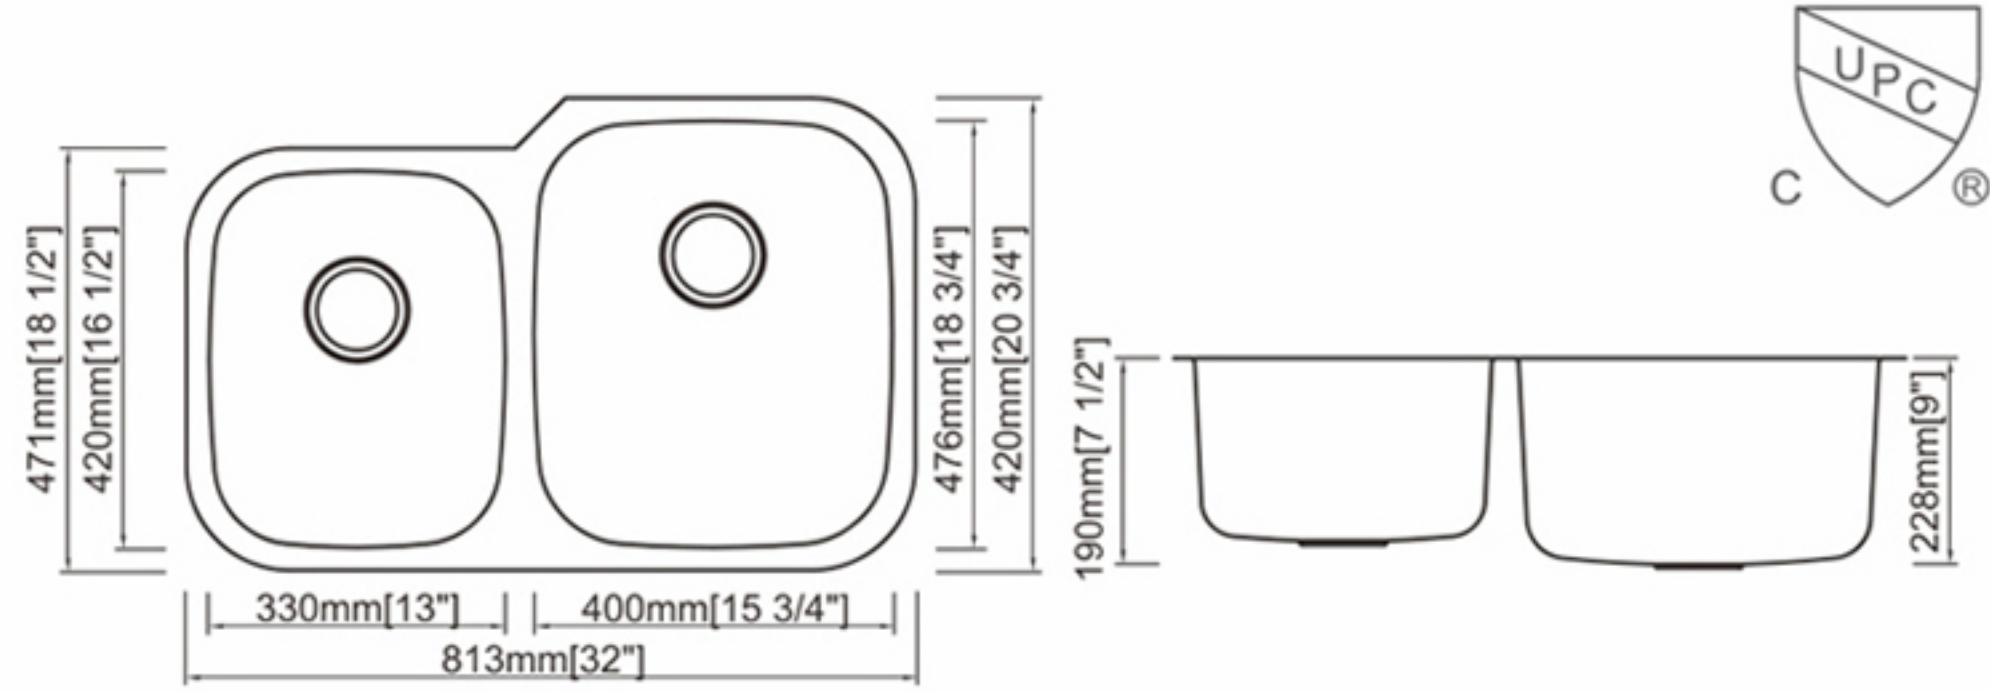

Undermount Sinks series

RA-3221R

Features

- Drawn sink
- Undermount
- 304 Stainless steel
- Standard 3-1/2" drain opening
- Mounting clips and cutting template
- Undercoated and sound pads

Optional Accessories:

- 18 gauge
- Satin finish
- Bottom grid RA-G3221L
- RA-RS2 Stainless steel strainer
- RA-RS1 Stainless steel strainer

Dimension (inch):

32" × 20-3/4" × 9/7-1/2"
Material: SUS304
Finish: Brushed