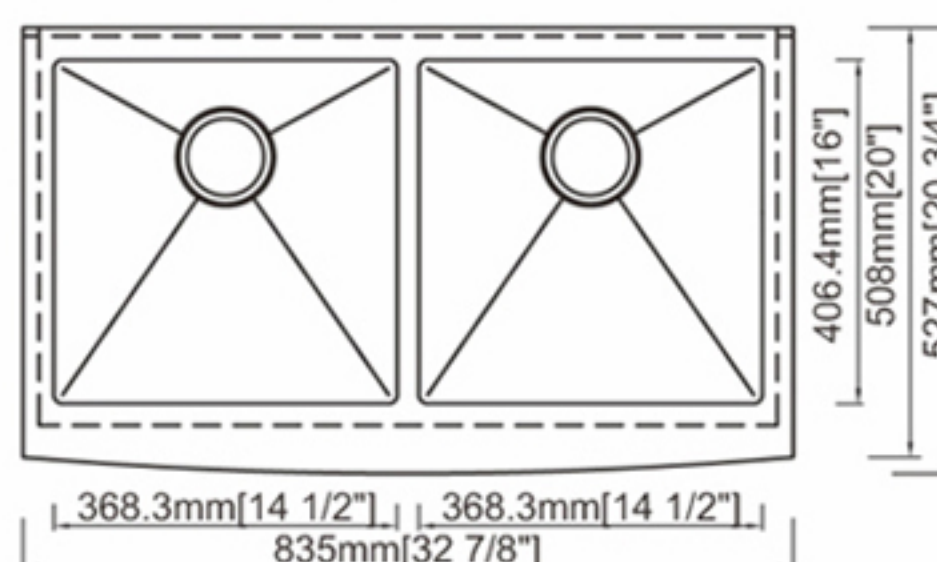

### Dimension(inch):

33" × 20" × 10"

**Material:** SUS304

**Finish:** Brushed