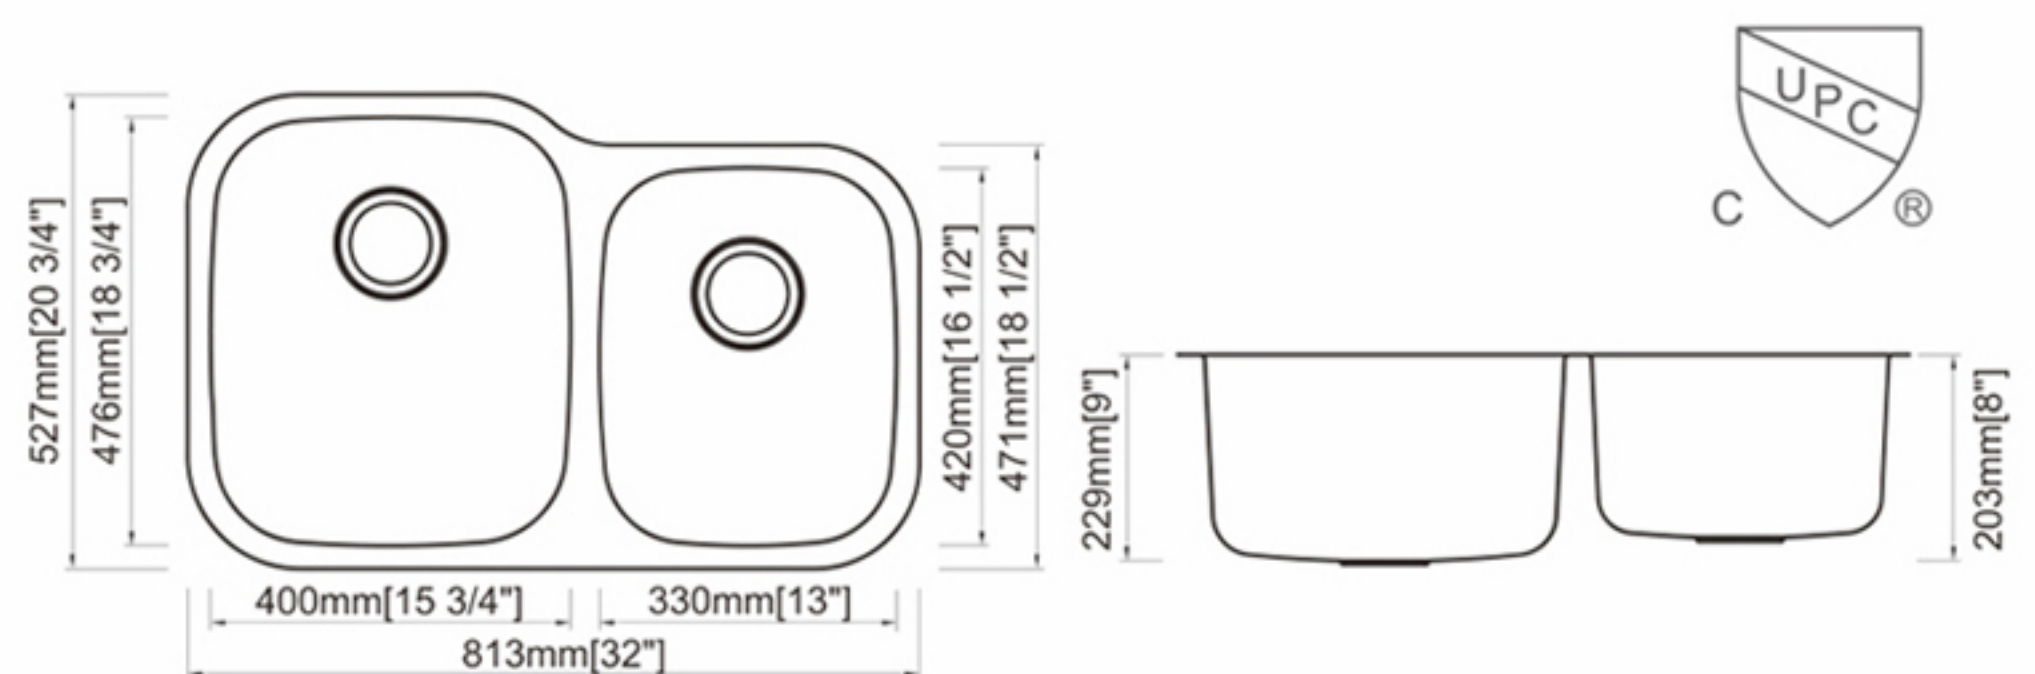

### Dimension(inch):

32-1/4" × 18-1/2" × 9"  
**Material:** SUS304  
**Finish:** Brushed