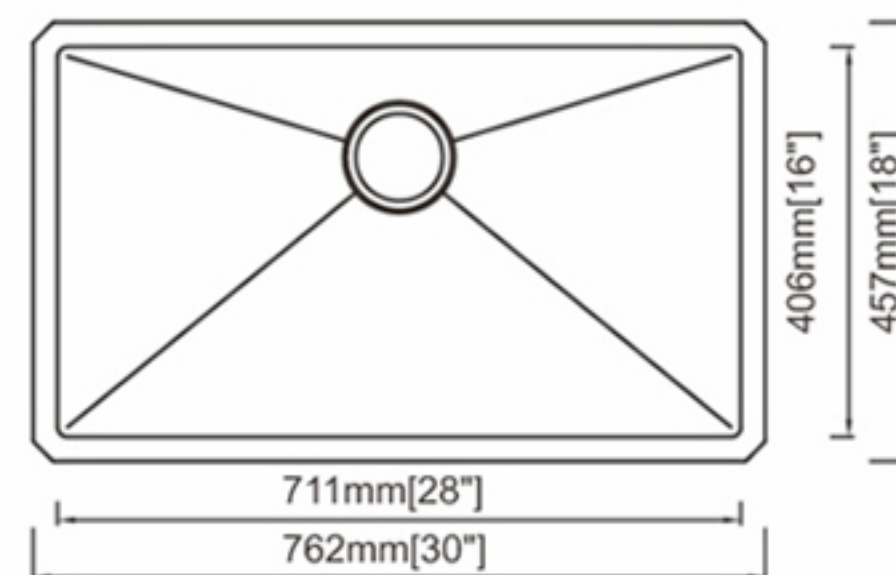

### Dimension (inch):

23" × 18" × 10"

**Material:** SUS304

**Finish:** Brushed

### Dimension (inch):

30" × 18" × 10"

**Material:** SUS304

**Finish:** Brushed