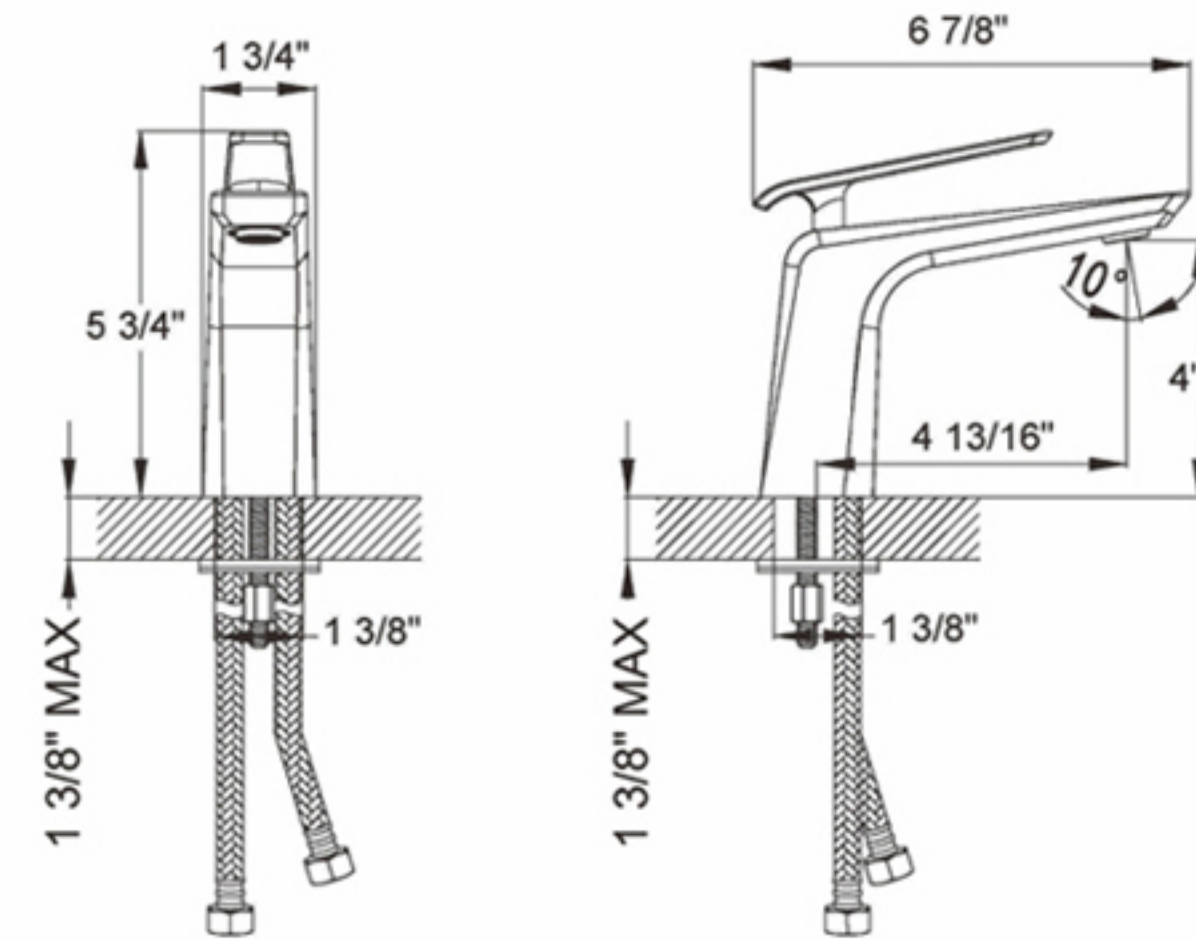

RA-FA179BN

Features:

- Mounting parts included
- Brass body
- Ceramic Cartridge
- Installation hole 1-3/8"
- Water lines included
- Flow rate 1.5 GPM

Finish:

- RA-FA179C Chrome
- RA-FA179BN Brushed Nickel