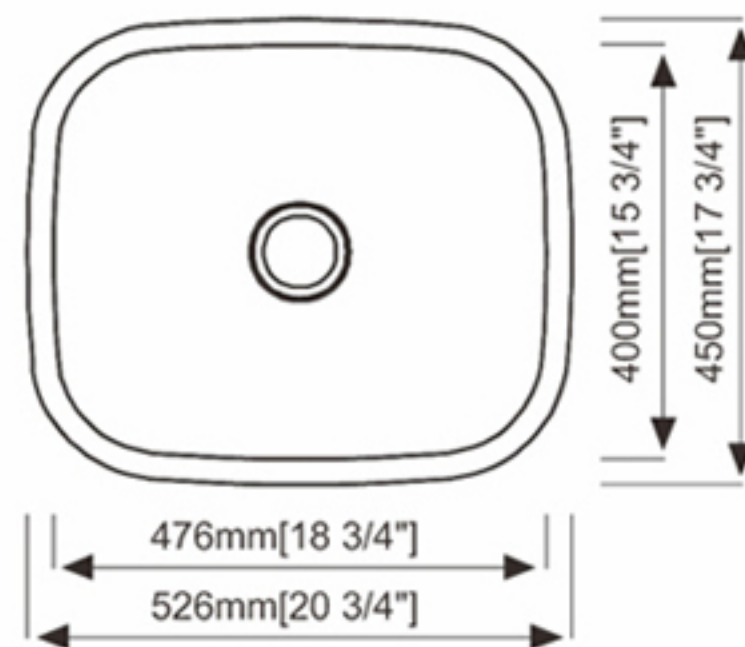

### Dimension (inch):

30" x 18" x 9"

**Material:** SUS304

**Finish:** Brushed

### Dimension (inch):

23-1/4" x 20-7/8" x 9"

**Material:** SUS304

**Finish:** Brushed