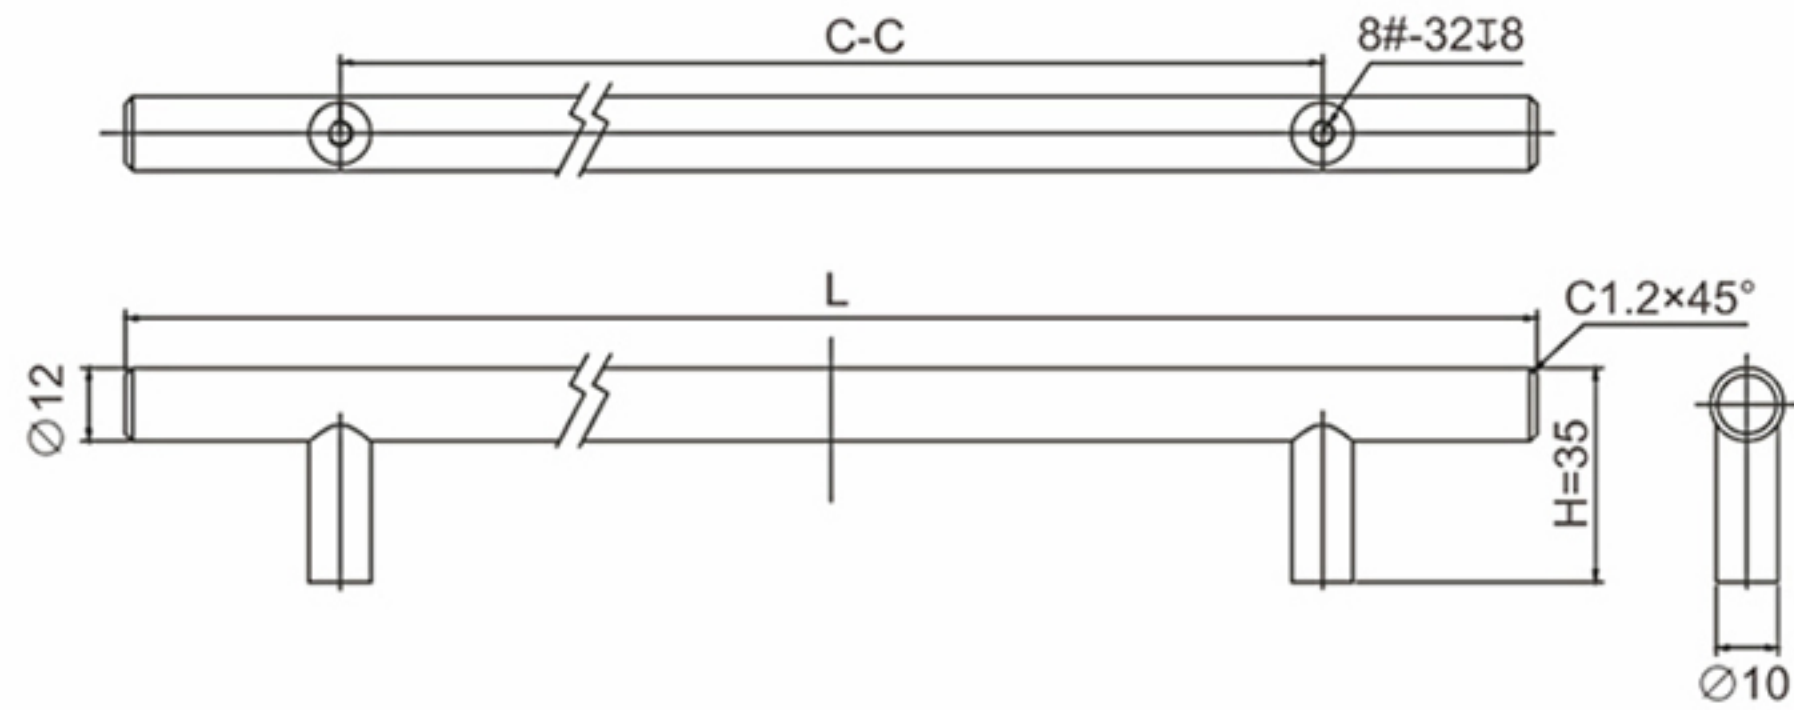

## RA-H1240BN

**Features:**

- Contemporary solid steel pull
- Brush nickel finish
- Screws included

**Size:**

- 1 9/16"L x 1 3/8"H

ITEMN□	A	B	C	D	E	F	G
C-C(mm)	96	108	128	160	192	298	333
L(mm)	176	188	208	240	272	378	413
H(mm)	35						