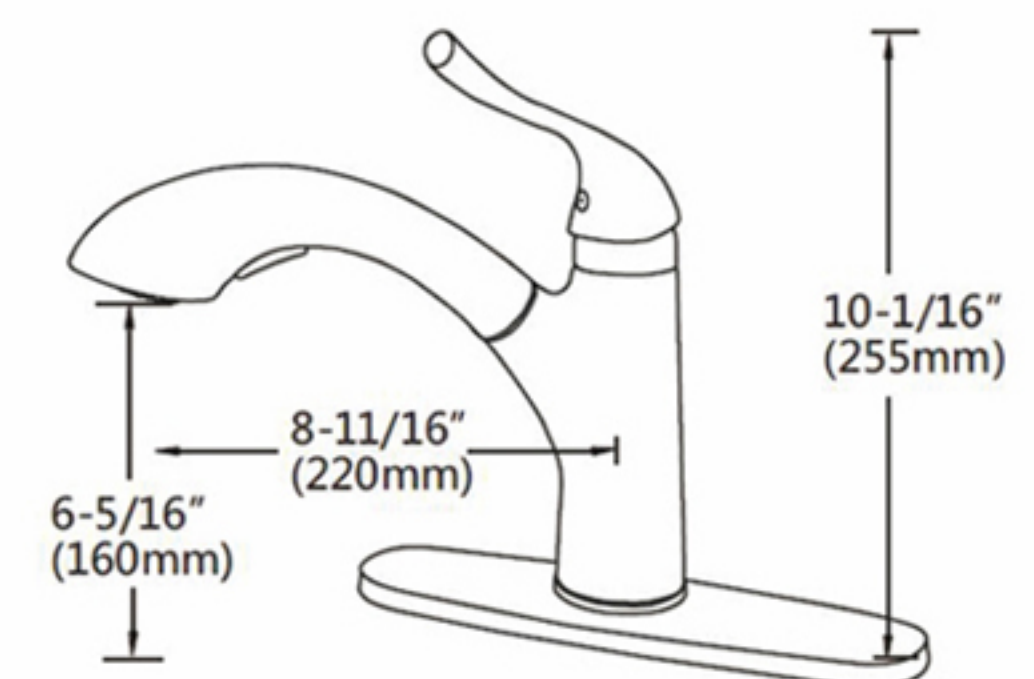

RA-6788BN

Features:

- Pull out shower head
- Brass body
- Ceramic Cartridge
- mounting parts included
- Installation hole 1-3/8"
- water lines included
- Flow rate 2.2 GPM

Finish:

Brushed nickel