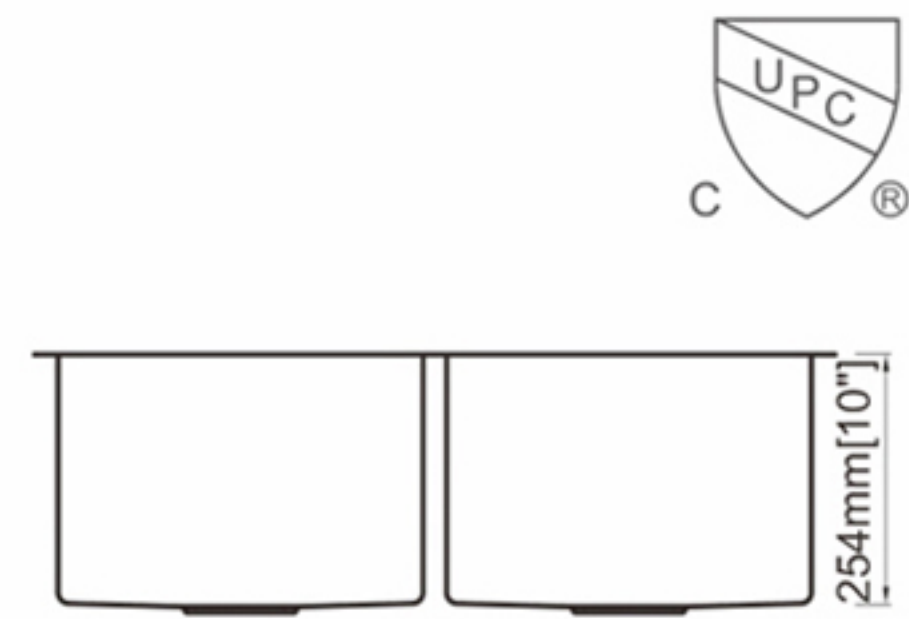

Handmade series

RA-H3219R10

Features

- Handmade sink
- Undermount
- 304 Stainless steel
- 10mm radius corner
- Mounting clips and cutting template
- Undercoated and sound pads
- 16 gauge
- Satin finish
- Standard 3-1/2" drain opening

Accessories Included:

- RA-GH3219R10 Bottom grid × 2
- RA-RS2 Stainless steel strainer × 1

Dimension(inch):

32" × 19" × 10"

Material: SUS304

Finish: Brushed