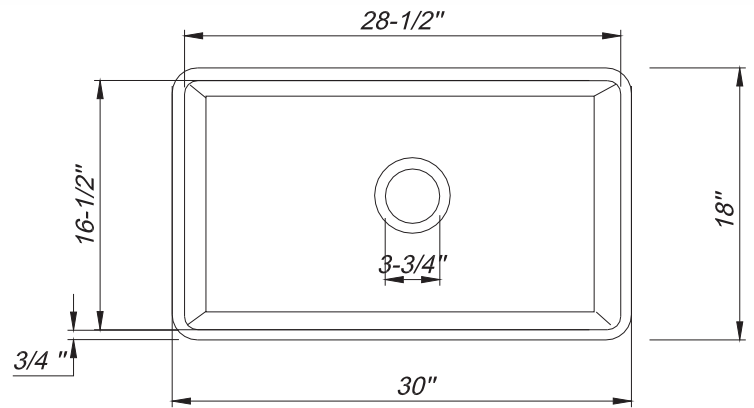

Dimensions may vary up to 1/8" (3mm).

List Price

\$563.43

SPECIFICATIONS

Fireclay Farmhouse Sink

RA-FC3018WS (WHITE GLOSS)

PRODUCT DETAILS

- 30" x 18" x 10" OD (762mm x 457mm x 260mm)
- 29.5" x 16.5" x 8.5" ID (749mm x 419mm x 216mm)
- 3.75" (95.25mm) drain opening
- Handcrafted from Fine Fireclay
- Single Bowl
- Apron Front

Dimensions may vary up to 1/8" (3mm).

List Price

\$729.14

SPECIFICATIONS

Fireclay Farmhouse Sink

RA-FC3318WS (WHITE GLOSS)

PRODUCT DETAILS

- 33" x 18" x 10" OD (838mm x 457mm x 260mm)
- 31.5" x 16.5" x 8.5" ID (800mm x 419mm x 216mm)
- 3.75" (95.25mm) drain opening
- Handcrafted from Fine Fireclay
- Single Bowl
- Apron Front

Dimensions may vary up to 1/8" (3mm).

List Price

\$795.43

SPECIFICATIONS

Fireclay Farmhouse Sink

RA-FC3618WS (WHITE GLOSS)

PRODUCT DETAILS

- 36" x 18" x 10" OD (914mm x 457mm x 260mm)
- 34.5" x 16.5" x 8.5" ID (876mm x 419mm x 216mm)
- 3.75" (95.25mm) drain opening
- Handcrafted from Fine Fireclay
- Single Bowl
- Apron Front

Dimensions may vary up to 1/8" (3mm).

List Price
\$928.00

SPECIFICATIONS

Fireclay Farmhouse Sink

RA-FC33WREV2D (WHITE GLOSS)

PRODUCT DETAILS

- 33" x 18" x 10" OD (838mm x 457mm x 260mm)
- 31.5" x 16.5" x 8.5" ID (800mm x 419mm x 216mm)
- 3.75" (95.25mm) drain opening
- Handcrafted from Fine Fireclay
- Double Bowl Bowl
- Reversible / Convertible Apron Front