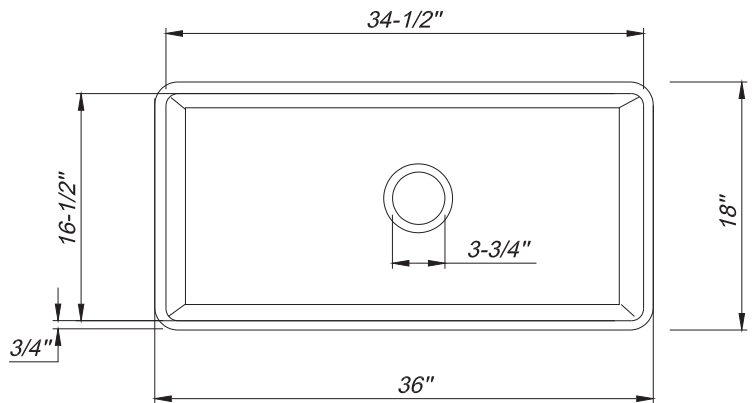

Dimensions may vary up to 1/8" (3mm).

List Price

\$563.43

SPECIFICATIONS

Fireclay Farmhouse Sink

RA-FC3018WS (WHITE GLOSS)

PRODUCT DETAILS

- 30" x 18" x 10" OD (762mm x 457mm x 260mm)
- 29.5" x 16.5" x 8.5" ID (749mm x 419mm x 216mm)
- 3.75" (95.25mm) drain opening
- Handcrafted from Fine Fireclay
- Single Bowl
- Apron Front

Dimensions may vary up to 1/8" (3mm).

List Price

\$729.14

SPECIFICATIONS

Fireclay Farmhouse Sink

RA-FC3318WS (WHITE GLOSS)

PRODUCT DETAILS

- 33" x 18" x 10" OD (838mm x 457mm x 260mm)
- 31.5" x 16.5" x 8.5" ID (800mm x 419mm x 216mm)
- 3.75" (95.25mm) drain opening
- Handcrafted from Fine Fireclay
- Single Bowl
- Apron Front

Dimensions may vary up to 1/8" (3mm).

List Price

\$795.43

SPECIFICATIONS

Fireclay Farmhouse Sink

RA-FC3618WS (WHITE GLOSS)

PRODUCT DETAILS

- 36" x 18" x 10" OD (914mm x 457mm x 260mm)
- 34.5" x 16.5" x 8.5" ID (876mm x 419mm x 216mm)
- 3.75" (95.25mm) drain opening
- Handcrafted from Fine Fireclay
- Single Bowl
- Apron Front

Dimensions may vary up to 1/8" (3mm).

List Price
\$928.00

SPECIFICATIONS

Fireclay Farmhouse Sink

RA-FC33WREV2D (WHITE GLOSS)

PRODUCT DETAILS

- 33" x 18" x 10" OD (838mm x 457mm x 260mm)
- 31.5" x 16.5" x 8.5" ID (800mm x 419mm x 216mm)
- 3.75" (95.25mm) drain opening
- Handcrafted from Fine Fireclay
- Double Bowl Bowl
- Reversible / Convertible Apron Front