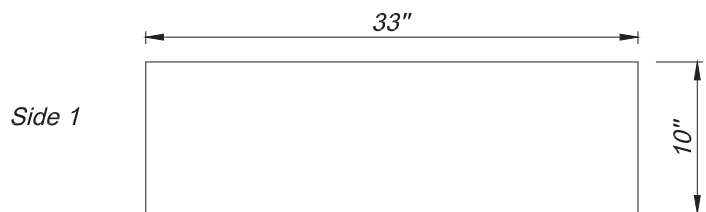

Dimensions may vary up to 1/8" (3mm).

List Price

\$729.14

SPECIFICATIONS

Fireclay Farmhouse Sink

RA-FC3318WS (WHITE GLOSS)

PRODUCT DETAILS

- 33" x 18" x 10" OD (838mm x 457mm x 260mm)
- 31.5" x 16.5" x 8.5" ID (800mm x 419mm x 216mm)
- 3.75" (95.25mm) drain opening
- Handcrafted from Fine Fireclay
- Single Bowl
- Apron Front

Dimensions may vary up to 1/8" (3mm).

List Price

\$795.43

SPECIFICATIONS

Fireclay Farmhouse Sink

RA-FC3618WS (WHITE GLOSS)

PRODUCT DETAILS

- 36" x 18" x 10" OD (914mm x 457mm x 260mm)
- 34.5" x 16.5" x 8.5" ID (876mm x 419mm x 216mm)
- 3.75" (95.25mm) drain opening
- Handcrafted from Fine Fireclay
- Single Bowl
- Apron Front

Dimensions may vary up to 1/8" (3mm).

List Price
\$928.00

SPECIFICATIONS

Fireclay Farmhouse Sink

RA-FC33WREV2D (WHITE GLOSS)

PRODUCT DETAILS

- 33" x 18" x 10" OD (838mm x 457mm x 260mm)
- 31.5" x 16.5" x 8.5" ID (800mm x 419mm x 216mm)
- 3.75" (95.25mm) drain opening
- Handcrafted from Fine Fireclay
- Double Bowl Bowl
- Reversible / Convertible Apron Front