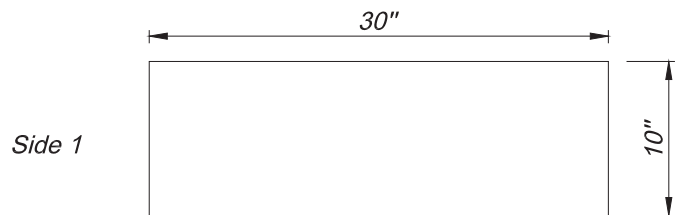

Dimensions may vary up to 1/8" (3mm).

List Price

\$563.43

SPECIFICATIONS

Fireclay Farmhouse Sink

RA-FC3018WS (WHITE GLOSS)

PRODUCT DETAILS

- 30" x 18" x 10" OD (762mm x 457mm x 260mm)
- 29.5" x 16.5" x 8.5" ID (749mm x 419mm x 216mm)
- 3.75" (95.25mm) drain opening
- Handcrafted from Fine Fireclay
- Single Bowl
- Apron Front

Dimensions may vary up to 1/8" (3mm).

List Price

\$729.14

SPECIFICATIONS

Fireclay Farmhouse Sink

RA-FC3318WS (WHITE GLOSS)

PRODUCT DETAILS

- 33" x 18" x 10" OD (838mm x 457mm x 260mm)
- 31.5" x 16.5" x 8.5" ID (800mm x 419mm x 216mm)
- 3.75" (95.25mm) drain opening
- Handcrafted from Fine Fireclay
- Single Bowl
- Apron Front

Dimensions may vary up to 1/8" (3mm).

List Price

\$795.43

SPECIFICATIONS

Fireclay Farmhouse Sink

RA-FC3618WS (WHITE GLOSS)

PRODUCT DETAILS

- 36" x 18" x 10" OD (914mm x 457mm x 260mm)
- 34.5" x 16.5" x 8.5" ID (876mm x 419mm x 216mm)
- 3.75" (95.25mm) drain opening
- Handcrafted from Fine Fireclay
- Single Bowl
- Apron Front

Dimensions may vary up to 1/8" (3mm).

List Price
\$928.00

SPECIFICATIONS

Fireclay Farmhouse Sink

RA-FC33WREV2D (WHITE GLOSS)

PRODUCT DETAILS

- 33" x 18" x 10" OD (838mm x 457mm x 260mm)
- 31.5" x 16.5" x 8.5" ID (800mm x 419mm x 216mm)
- 3.75" (95.25mm) drain opening
- Handcrafted from Fine Fireclay
- Double Bowl Bowl
- Reversible / Convertible Apron Front