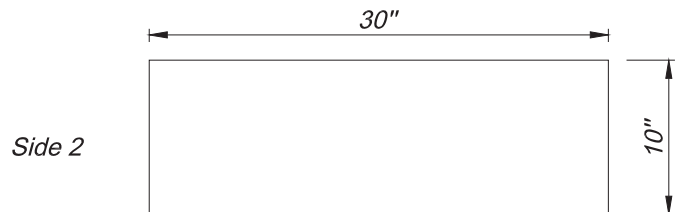

Dimensions may vary up to 1/8" (3mm).

List Price

\$563.43

SPECIFICATIONS

Fireclay Farmhouse Sink

RA-FC3018WS (WHITE GLOSS)

PRODUCT DETAILS

- 30" x 18" x 10" OD (762mm x 457mm x 260mm)
- 29.5" x 16.5" x 8.5" ID (749mm x 419mm x 216mm)
- 3.75" (95.25mm) drain opening
- Handcrafted from Fine Fireclay
- Single Bowl
- Apron Front

Dimensions may vary up to 1/8" (3mm).

List Price

\$729.14

SPECIFICATIONS

Fireclay Farmhouse Sink

RA-FC3318WS (WHITE GLOSS)

PRODUCT DETAILS

- 33" x 18" x 10" OD (838mm x 457mm x 260mm)
- 31.5" x 16.5" x 8.5" ID (800mm x 419mm x 216mm)
- 3.75" (95.25mm) drain opening
- Handcrafted from Fine Fireclay
- Single Bowl
- Apron Front

Dimensions may vary up to 1/8" (3mm).

List Price

\$795.43

SPECIFICATIONS

Fireclay Farmhouse Sink

RA-FC3618WS (WHITE GLOSS)

PRODUCT DETAILS

- 36" x 18" x 10" OD (914mm x 457mm x 260mm)
- 34.5" x 16.5" x 8.5" ID (876mm x 419mm x 216mm)
- 3.75" (95.25mm) drain opening
- Handcrafted from Fine Fireclay
- Single Bowl
- Apron Front

Dimensions may vary up to 1/8" (3mm).

List Price
\$928.00

SPECIFICATIONS

Fireclay Farmhouse Sink

RA-FC33WREV2D (WHITE GLOSS)

PRODUCT DETAILS

- 33" x 18" x 10" OD (838mm x 457mm x 260mm)
- 31.5" x 16.5" x 8.5" ID (800mm x 419mm x 216mm)
- 3.75" (95.25mm) drain opening
- Handcrafted from Fine Fireclay
- Double Bowl Bowl
- Reversible / Convertible Apron Front