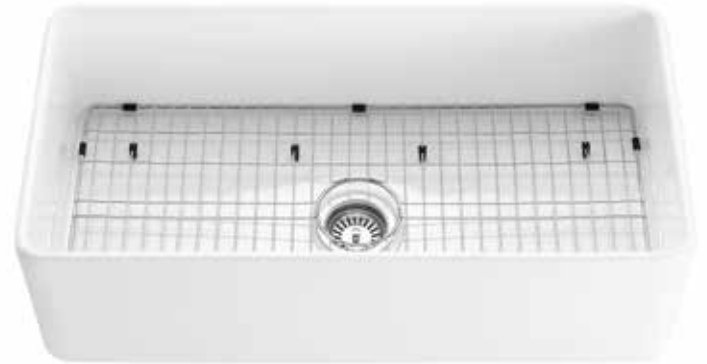

Fireclay Farmhouse Sinks

SPECIFICATIONS

Fireclay Farmhouse Sink

RA-FC2418WS (WHITE GLOSS)

PRODUCT DETAILS

- 24" x 18" x 10" OD (610mm x 457mm x 260mm)
- 22.5" x 16.5" x 8.5" ID (571.5mm x 419mm x 216mm)
- 3.75" (95.25mm) drain opening
- Handcrafted from Fine Fireclay
- Single Bowl
- Apron Front

Dimensions may vary up to 1/8" (3mm).

List Price

\$729.14

SPECIFICATIONS

Fireclay Farmhouse Sink

RA-FC3318WS (WHITE GLOSS)

PRODUCT DETAILS

- 33" x 18" x 10" OD (838mm x 457mm x 260mm)
- 31.5" x 16.5" x 8.5" ID (800mm x 419mm x 216mm)
- 3.75" (95.25mm) drain opening
- Handcrafted from Fine Fireclay
- Single Bowl
- Apron Front

Dimensions may vary up to 1/8" (3mm).

List Price

\$795.43

SPECIFICATIONS

Fireclay Farmhouse Sink

RA-FC3618WS (WHITE GLOSS)

PRODUCT DETAILS

- 36" x 18" x 10" OD (914mm x 457mm x 260mm)
- 34.5" x 16.5" x 8.5" ID (876mm x 419mm x 216mm)
- 3.75" (95.25mm) drain opening
- Handcrafted from Fine Fireclay
- Single Bowl
- Apron Front

Dimensions may vary up to 1/8" (3mm).

List Price
\$928.00

SPECIFICATIONS

Fireclay Farmhouse Sink

RA-FC33WREV2D (WHITE GLOSS)

PRODUCT DETAILS

- 33" x 18" x 10" OD (838mm x 457mm x 260mm)
- 31.5" x 16.5" x 8.5" ID (800mm x 419mm x 216mm)
- 3.75" (95.25mm) drain opening
- Handcrafted from Fine Fireclay
- Double Bowl Bowl
- Reversible / Convertible Apron Front