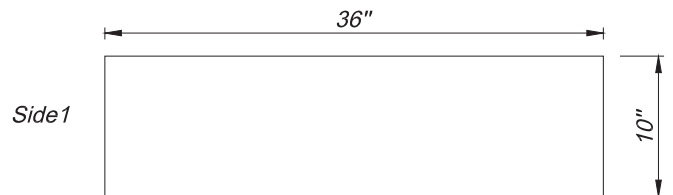

Dimensions may vary up to 1/8" (3mm).

List Price

\$795.43

SPECIFICATIONS

Fireclay Farmhouse Sink

RA-FC3618WS (WHITE GLOSS)

PRODUCT DETAILS

- 36" x 18" x 10" OD (914mm x 457mm x 260mm)
- 34.5" x 16.5" x 8.5" ID (876mm x 419mm x 216mm)
- 3.75" (95.25mm) drain opening
- Handcrafted from Fine Fireclay
- Single Bowl
- Apron Front

Dimensions may vary up to 1/8" (3mm).

List Price
\$928.00

SPECIFICATIONS

Fireclay Farmhouse Sink

RA-FC33WREV2D (WHITE GLOSS)

PRODUCT DETAILS

- 33" x 18" x 10" OD (838mm x 457mm x 260mm)
- 31.5" x 16.5" x 8.5" ID (800mm x 419mm x 216mm)
- 3.75" (95.25mm) drain opening
- Handcrafted from Fine Fireclay
- Double Bowl Bowl
- Reversible / Convertible Apron Front