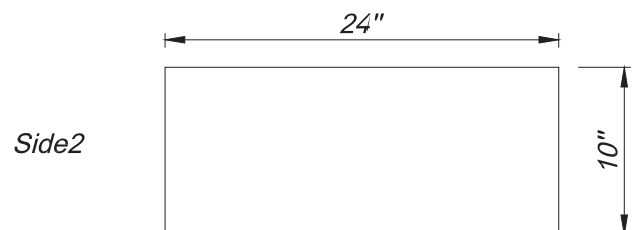

Fireclay Farmhouse Sinks

SPECIFICATIONS

Fireclay Farmhouse Sink

RA-FC2418WS (WHITE GLOSS)

PRODUCT DETAILS

- 24" x 18" x 10" OD (610mm x 457mm x 260mm)
- 22.5" x 16.5" x 8.5" ID (571.5mm x 419mm x 216mm)
- 3.75" (95.25mm) drain opening
- Handcrafted from Fine Fireclay
- Single Bowl
- Apron Front

Dimensions may vary up to 1/8" (3mm).

List Price

\$563.43

SPECIFICATIONS

Fireclay Farmhouse Sink

RA-FC3018WS (WHITE GLOSS)

PRODUCT DETAILS

- 30" x 18" x 10" OD (762mm x 457mm x 260mm)
- 29.5" x 16.5" x 8.5" ID (749mm x 419mm x 216mm)
- 3.75" (95.25mm) drain opening
- Handcrafted from Fine Fireclay
- Single Bowl
- Apron Front

Dimensions may vary up to 1/8" (3mm).

List Price

\$729.14

SPECIFICATIONS

Fireclay Farmhouse Sink

RA-FC3318WS (WHITE GLOSS)

PRODUCT DETAILS

- 33" x 18" x 10" OD (838mm x 457mm x 260mm)
- 31.5" x 16.5" x 8.5" ID (800mm x 419mm x 216mm)
- 3.75" (95.25mm) drain opening
- Handcrafted from Fine Fireclay
- Single Bowl
- Apron Front

Dimensions may vary up to 1/8" (3mm).

List Price
\$928.00

SPECIFICATIONS

Fireclay Farmhouse Sink

RA-FC33WREV2D (WHITE GLOSS)

PRODUCT DETAILS

- 33" x 18" x 10" OD (838mm x 457mm x 260mm)
- 31.5" x 16.5" x 8.5" ID (800mm x 419mm x 216mm)
- 3.75" (95.25mm) drain opening
- Handcrafted from Fine Fireclay
- Double Bowl Bowl
- Reversible / Convertible Apron Front