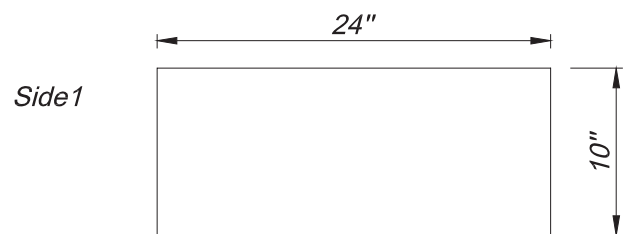

Fireclay Farmhouse Sinks

SPECIFICATIONS

Fireclay Farmhouse Sink

RA-FC2418WS (WHITE GLOSS)

PRODUCT DETAILS

- 24" x 18" x 10" OD (610mm x 457mm x 260mm)
- 22.5" x 16.5" x 8.5" ID (571.5mm x 419mm x 216mm)
- 3.75" (95.25mm) drain opening
- Handcrafted from Fine Fireclay
- Single Bowl
- Apron Front

Dimensions may vary up to 1/8" (3mm).

List Price

\$563.43

SPECIFICATIONS

Fireclay Farmhouse Sink

RA-FC3018WS (WHITE GLOSS)

PRODUCT DETAILS

- 30" x 18" x 10" OD (762mm x 457mm x 260mm)
- 29.5" x 16.5" x 8.5" ID (749mm x 419mm x 216mm)
- 3.75" (95.25mm) drain opening
- Handcrafted from Fine Fireclay
- Single Bowl
- Apron Front

Dimensions may vary up to 1/8" (3mm).

List Price

\$729.14

SPECIFICATIONS

Fireclay Farmhouse Sink

RA-FC3318WS (WHITE GLOSS)

PRODUCT DETAILS

- 33" x 18" x 10" OD (838mm x 457mm x 260mm)
- 31.5" x 16.5" x 8.5" ID (800mm x 419mm x 216mm)
- 3.75" (95.25mm) drain opening
- Handcrafted from Fine Fireclay
- Single Bowl
- Apron Front

Dimensions may vary up to 1/8" (3mm).

List Price
\$928.00

SPECIFICATIONS

Fireclay Farmhouse Sink

RA-FC33WREV2D (WHITE GLOSS)

PRODUCT DETAILS

- 33" x 18" x 10" OD (838mm x 457mm x 260mm)
- 31.5" x 16.5" x 8.5" ID (800mm x 419mm x 216mm)
- 3.75" (95.25mm) drain opening
- Handcrafted from Fine Fireclay
- Double Bowl Bowl
- Reversible / Convertible Apron Front