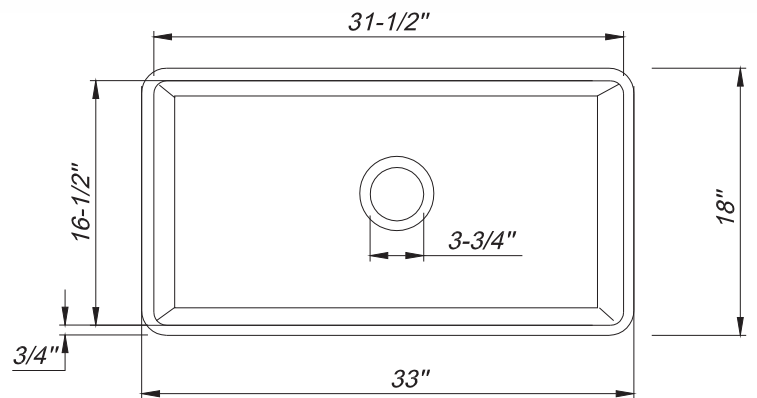

Dimensions may vary up to 1/8" (3mm).

List Price

\$563.43

SPECIFICATIONS

Fireclay Farmhouse Sink

RA-FC3018WS (WHITE GLOSS)

PRODUCT DETAILS

- 30" x 18" x 10" OD (762mm x 457mm x 260mm)
- 29.5" x 16.5" x 8.5" ID (749mm x 419mm x 216mm)
- 3.75" (95.25mm) drain opening
- Handcrafted from Fine Fireclay
- Single Bowl
- Apron Front

Dimensions may vary up to 1/8" (3mm).

List Price

\$729.14

SPECIFICATIONS

Fireclay Farmhouse Sink

RA-FC3318WS (WHITE GLOSS)

PRODUCT DETAILS

- 33" x 18" x 10" OD (838mm x 457mm x 260mm)
- 31.5" x 16.5" x 8.5" ID (800mm x 419mm x 216mm)
- 3.75" (95.25mm) drain opening
- Handcrafted from Fine Fireclay
- Single Bowl
- Apron Front

Dimensions may vary up to 1/8" (3mm).

List Price

\$795.43

SPECIFICATIONS

Fireclay Farmhouse Sink

RA-FC3618WS (WHITE GLOSS)

PRODUCT DETAILS

- 36" x 18" x 10" OD (914mm x 457mm x 260mm)
- 34.5" x 16.5" x 8.5" ID (876mm x 419mm x 216mm)
- 3.75" (95.25mm) drain opening
- Handcrafted from Fine Fireclay
- Single Bowl
- Apron Front

Dimensions may vary up to 1/8" (3mm).

List Price
\$928.00

SPECIFICATIONS

Fireclay Farmhouse Sink

RA-FC33WREV2D (WHITE GLOSS)

PRODUCT DETAILS

- 33" x 18" x 10" OD (838mm x 457mm x 260mm)
- 31.5" x 16.5" x 8.5" ID (800mm x 419mm x 216mm)
- 3.75" (95.25mm) drain opening
- Handcrafted from Fine Fireclay
- Double Bowl Bowl
- Reversible / Convertible Apron Front