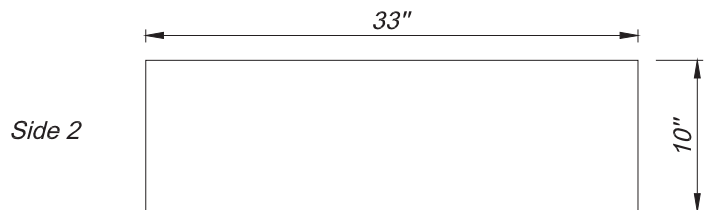

Dimensions may vary up to 1/8" (3mm).

List Price

\$729.14

SPECIFICATIONS

Fireclay Farmhouse Sink

RA-FC3318WS (WHITE GLOSS)

PRODUCT DETAILS

- 33" x 18" x 10" OD (838mm x 457mm x 260mm)
- 31.5" x 16.5" x 8.5" ID (800mm x 419mm x 216mm)
- 3.75" (95.25mm) drain opening
- Handcrafted from Fine Fireclay
- Single Bowl
- Apron Front

Dimensions may vary up to 1/8" (3mm).

List Price

\$795.43

SPECIFICATIONS

Fireclay Farmhouse Sink

RA-FC3618WS (WHITE GLOSS)

PRODUCT DETAILS

- 36" x 18" x 10" OD (914mm x 457mm x 260mm)
- 34.5" x 16.5" x 8.5" ID (876mm x 419mm x 216mm)
- 3.75" (95.25mm) drain opening
- Handcrafted from Fine Fireclay
- Single Bowl
- Apron Front

Dimensions may vary up to 1/8" (3mm).

List Price
\$928.00

SPECIFICATIONS

Fireclay Farmhouse Sink

RA-FC33WREV2D (WHITE GLOSS)

PRODUCT DETAILS

- 33" x 18" x 10" OD (838mm x 457mm x 260mm)
- 31.5" x 16.5" x 8.5" ID (800mm x 419mm x 216mm)
- 3.75" (95.25mm) drain opening
- Handcrafted from Fine Fireclay
- Double Bowl Bowl
- Reversible / Convertible Apron Front