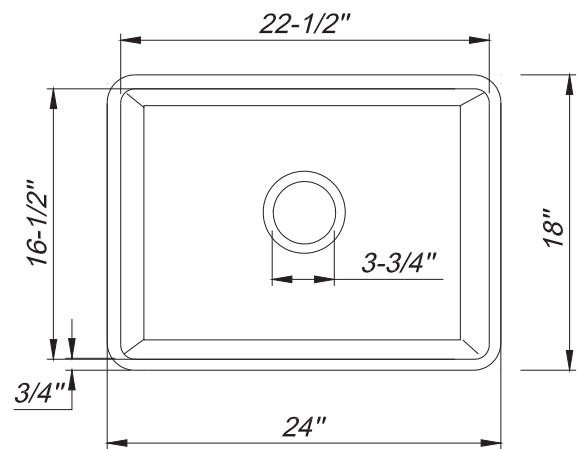

Fireclay Farmhouse Sinks

SPECIFICATIONS

Fireclay Farmhouse Sink

RA-FC2418WS (WHITE GLOSS)

PRODUCT DETAILS

- 24" x 18" x 10" OD (610mm x 457mm x 260mm)
- 22.5" x 16.5" x 8.5" ID (571.5mm x 419mm x 216mm)
- 3.75" (95.25mm) drain opening
- Handcrafted from Fine Fireclay
- Single Bowl
- Apron Front

Dimensions may vary up to 1/8" (3mm).

List Price

\$563.43

SPECIFICATIONS

Fireclay Farmhouse Sink

RA-FC3018WS (WHITE GLOSS)

PRODUCT DETAILS

- 30" x 18" x 10" OD (762mm x 457mm x 260mm)
- 29.5" x 16.5" x 8.5" ID (749mm x 419mm x 216mm)
- 3.75" (95.25mm) drain opening
- Handcrafted from Fine Fireclay
- Single Bowl
- Apron Front

Dimensions may vary up to 1/8" (3mm).

List Price

\$729.14

SPECIFICATIONS

Fireclay Farmhouse Sink

RA-FC3318WS (WHITE GLOSS)

PRODUCT DETAILS

- 33" x 18" x 10" OD (838mm x 457mm x 260mm)
- 31.5" x 16.5" x 8.5" ID (800mm x 419mm x 216mm)
- 3.75" (95.25mm) drain opening
- Handcrafted from Fine Fireclay
- Single Bowl
- Apron Front

Dimensions may vary up to 1/8" (3mm).

List Price
\$928.00

SPECIFICATIONS

Fireclay Farmhouse Sink

RA-FC33WREV2D (WHITE GLOSS)

PRODUCT DETAILS

- 33" x 18" x 10" OD (838mm x 457mm x 260mm)
- 31.5" x 16.5" x 8.5" ID (800mm x 419mm x 216mm)
- 3.75" (95.25mm) drain opening
- Handcrafted from Fine Fireclay
- Double Bowl Bowl
- Reversible / Convertible Apron Front