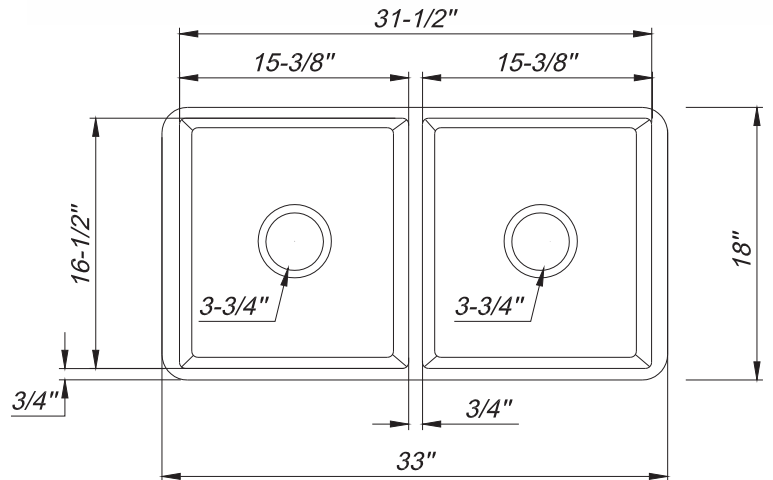

SPECIFICATIONS

Fireclay Farmhouse Sink

RA-FC33WREV2D (WHITE GLOSS)

PRODUCT DETAILS

- 33" x 18" x 10" OD (838mm x 457mm x 260mm)
- 31.5" x 16.5" x 8.5" ID (800mm x 419mm x 216mm)
- 3.75" (95.25mm) drain opening
- Handcrafted from Fine Fireclay
- Double Bowl Bowl
- Reversible / Convertible Apron Front

INSTALLATION

- Undermount
- Apron-front visible or concealed apron

STANDARDS COMPLIANCE

- UPC/cUPC compliant

IMPORTANT

Due to the handcrafted nature of this product, it will vary in finish, texture, and other details.

Dimensions may vary up to 1/8" (3mm).

List Price
$1,126.86