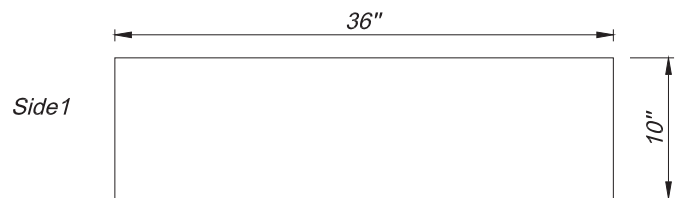

Dimensions may vary up to 1/8" (3mm).

List Price

\$795.43

SPECIFICATIONS

Fireclay Farmhouse Sink

RA-FC3618WS (WHITE GLOSS)

PRODUCT DETAILS

- 36" x 18" x 10" OD (914mm x 457mm x 260mm)
- 34.5" x 16.5" x 8.5" ID (876mm x 419mm x 216mm)
- 3.75" (95.25mm) drain opening
- Handcrafted from Fine Fireclay
- Single Bowl
- Apron Front

Dimensions may vary up to 1/8" (3mm).

List Price
\$928.00

SPECIFICATIONS

Fireclay Farmhouse Sink

RA-FC33WREV2D (WHITE GLOSS)

PRODUCT DETAILS

- 33" x 18" x 10" OD (838mm x 457mm x 260mm)
- 31.5" x 16.5" x 8.5" ID (800mm x 419mm x 216mm)
- 3.75" (95.25mm) drain opening
- Handcrafted from Fine Fireclay
- Double Bowl Bowl
- Reversible / Convertible Apron Front